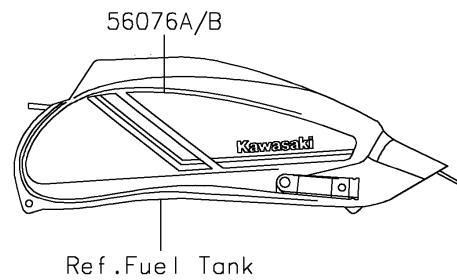

2021 VULCAN® S PARTS DIAGRAM

Decals(Graystone)(CMFAN/CMFAL)

F2861

2021 VULCAN® S PARTS LIST

Decals(Graystone)(CMFAN/CMFAL)

ITEM NAME	PART NUMBER	QUANTITY
MARK,CLUTCH COVER,KAWASAKI (Ref # 56054)	56054-1728	1
PATTERN,FUEL TANK,UPP (Ref # 56076)	56076-1809	1
PATTERN,FUEL TANK,LH (Ref # 56076A)	56076-1810	1
PATTERN,FUEL TANK,RH (Ref # 56076B)	56076-1811	1
PATTERN,SHROUD COVER,LH (Ref # 56076C)	56076-1812	1
PATTERN,SHROUD COVER,RH (Ref # 56076D)	56076-1813	1
PATTERN,FR WHEEL,RED,6X1497 (Ref # 56076E)	56076-1814	2
PATTERN,RR WHEEL,RED,6X1425 (Ref # 56076F)	56076-1815	2
RIM STRIPE APPLICATOR (Ref # 57001)	57001-1752	AR