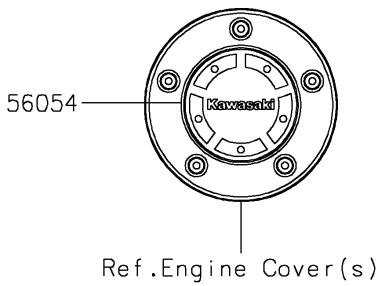

2021 VULCAN® S PARTS DIAGRAM

Decals(Graystone)(CMFAN/CMFAL)

F2861

2021 VULCAN® S PARTS LIST

Decals(Graystone)(CMFAN/CMFAL)

ITEM NAME	PART NUMBER	QUANTITY
MARK,CLUTCH COVER,KAWASAKI (Ref # 56054)	56054-1728	1
PATTERN,FUEL TANK,UPP (Ref # 56076)	56076-1809	1
PATTERN,FUEL TANK,LH (Ref # 56076A)	56076-1810	1
PATTERN,FUEL TANK,RH (Ref # 56076B)	56076-1811	1
PATTERN,SHROUD COVER,LH (Ref # 56076C)	56076-1812	1
PATTERN,SHROUD COVER,RH (Ref # 56076D)	56076-1813	1
PATTERN,FR WHEEL,RED,6X1497 (Ref # 56076E)	56076-1814	2
PATTERN,RR WHEEL,RED,6X1425 (Ref # 56076F)	56076-1815	2
RIM STRIPE APPLICATOR (Ref # 57001)	57001-1752	AR