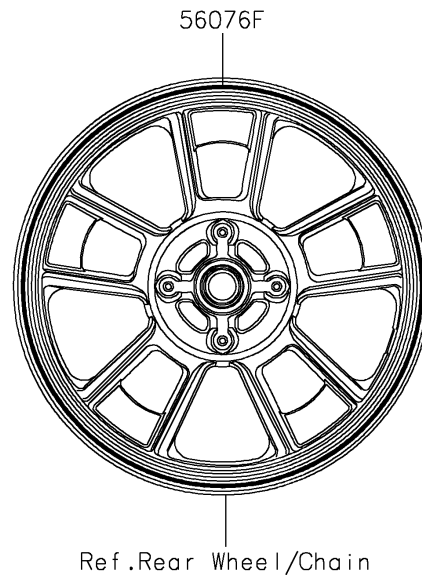

2021 VULCAN® S PARTS DIAGRAM

Decals(Graystone)(CMFAN/CMFAL)

F2861

2021 VULCAN® S PARTS LIST

Decals(Graystone)(CMFAN/CMFAL)

ITEM NAME	PART NUMBER	QUANTITY
MARK,CLUTCH COVER,KAWASAKI (Ref # 56054)	56054-1728	1
PATTERN,FUEL TANK,UPP (Ref # 56076)	56076-1809	1
PATTERN,FUEL TANK,LH (Ref # 56076A)	56076-1810	1
PATTERN,FUEL TANK,RH (Ref # 56076B)	56076-1811	1
PATTERN,SHROUD COVER,LH (Ref # 56076C)	56076-1812	1
PATTERN,SHROUD COVER,RH (Ref # 56076D)	56076-1813	1
PATTERN,FR WHEEL,RED,6X1497 (Ref # 56076E)	56076-1814	2
PATTERN,RR WHEEL,RED,6X1425 (Ref # 56076F)	56076-1815	2
RIM STRIPE APPLICATOR (Ref # 57001)	57001-1752	AR