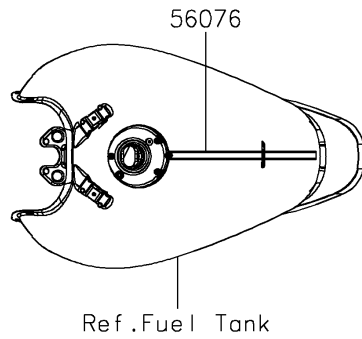

2021 VULCAN® S PARTS DIAGRAM

Decals(Graystone)(CMFAN/CMFAL)

F2861

2021 VULCAN® S PARTS LIST

Decals(Graystone)(CMFAN/CMFAL)

ITEM NAME	PART NUMBER	QUANTITY
MARK,CLUTCH COVER,KAWASAKI (Ref # 56054)	56054-1728	1
PATTERN,FUEL TANK,UPP (Ref # 56076)	56076-1809	1
PATTERN,FUEL TANK,LH (Ref # 56076A)	56076-1810	1
PATTERN,FUEL TANK,RH (Ref # 56076B)	56076-1811	1
PATTERN,SHROUD COVER,LH (Ref # 56076C)	56076-1812	1
PATTERN,SHROUD COVER,RH (Ref # 56076D)	56076-1813	1
PATTERN,FR WHEEL,RED,6X1497 (Ref # 56076E)	56076-1814	2
PATTERN,RR WHEEL,RED,6X1425 (Ref # 56076F)	56076-1815	2
RIM STRIPE APPLICATOR (Ref # 57001)	57001-1752	AR