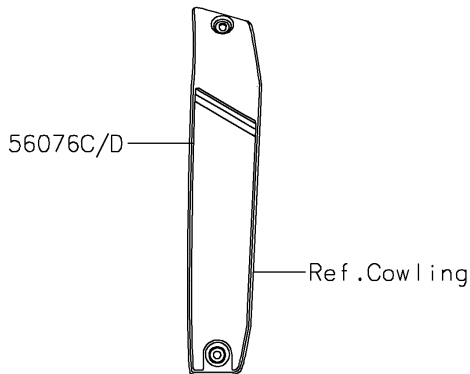

2021 VULCAN® S PARTS DIAGRAM

Decals(Graystone)(CMFAN/CMFAL)

F2861

2021 VULCAN® S PARTS LIST

Decals(Graystone)(CMFAN/CMFAL)

ITEM NAME	PART NUMBER	QUANTITY
MARK,CLUTCH COVER,KAWASAKI (Ref # 56054)	56054-1728	1
PATTERN,FUEL TANK,UPP (Ref # 56076)	56076-1809	1
PATTERN,FUEL TANK,LH (Ref # 56076A)	56076-1810	1
PATTERN,FUEL TANK,RH (Ref # 56076B)	56076-1811	1
PATTERN,SHROUD COVER,LH (Ref # 56076C)	56076-1812	1
PATTERN,SHROUD COVER,RH (Ref # 56076D)	56076-1813	1
PATTERN,FR WHEEL,RED,6X1497 (Ref # 56076E)	56076-1814	2
PATTERN,RR WHEEL,RED,6X1425 (Ref # 56076F)	56076-1815	2
RIM STRIPE APPLICATOR (Ref # 57001)	57001-1752	AR