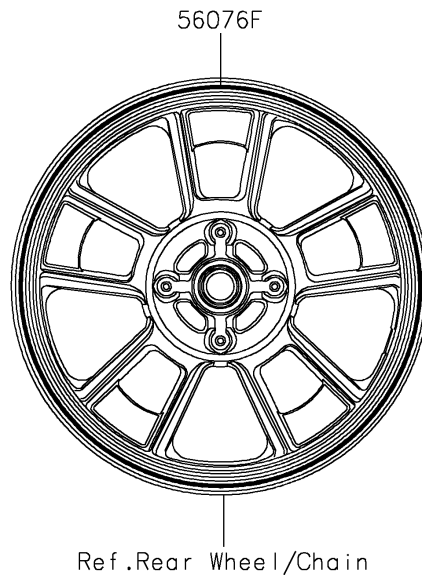

# 2021 VULCAN® S PARTS DIAGRAM

Decals(White)(CMFAN/CMFAL)

F2861A

## 2021 VULCAN® S PARTS LIST

Decals(White)(CMFAN/CMFAL)

ITEM NAME	PART NUMBER	QUANTITY
MARK,CLUTCH COVER,KAWASAKI (Ref # 56054)	56054-1728	1
PATTERN,FUEL TANK,UPP (Ref # 56076)	56076-1817	1
PATTERN,FUEL TANK,LH (Ref # 56076A)	56076-1818	1
PATTERN,FUEL TANK,RH (Ref # 56076B)	56076-1819	1
PATTERN,SHROUD COVER,LH (Ref # 56076C)	56076-1820	1
PATTERN,SHROUD COVER,RH (Ref # 56076D)	56076-1821	1
PATTERN,FR WHEEL,BLUE,6X1497 (Ref # 56076E)	56076-1822	2
PATTERN,RR WHEEL,BLUE,6X1425 (Ref # 56076F)	56076-1823	2
RIM STRIPE APPLICATOR (Ref # 57001)	57001-1752	AR