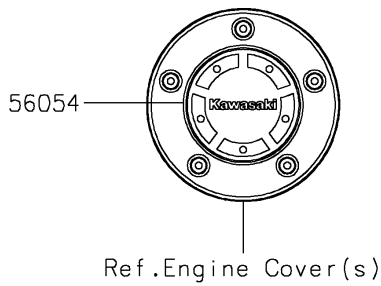

# 2021 VULCAN® S PARTS DIAGRAM

Decals(White)(CMFAN/CMFAL)

F2861A

## 2021 VULCAN® S PARTS LIST

Decals(White)(CMFAN/CMFAL)

ITEM NAME	PART NUMBER	QUANTITY
MARK,CLUTCH COVER,KAWASAKI (Ref # 56054)	56054-1728	1
PATTERN,FUEL TANK,UPP (Ref # 56076)	56076-1817	1
PATTERN,FUEL TANK,LH (Ref # 56076A)	56076-1818	1
PATTERN,FUEL TANK,RH (Ref # 56076B)	56076-1819	1
PATTERN,SHROUD COVER,LH (Ref # 56076C)	56076-1820	1
PATTERN,SHROUD COVER,RH (Ref # 56076D)	56076-1821	1
PATTERN,FR WHEEL,BLUE,6X1497 (Ref # 56076E)	56076-1822	2
PATTERN,RR WHEEL,BLUE,6X1425 (Ref # 56076F)	56076-1823	2
RIM STRIPE APPLICATOR (Ref # 57001)	57001-1752	AR