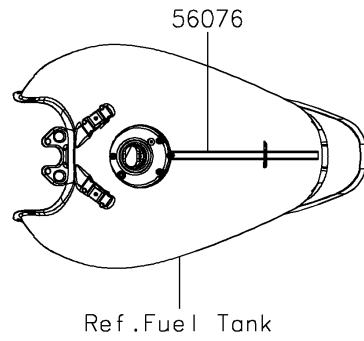

# 2021 VULCAN® S PARTS DIAGRAM

Decals(White)(CMFAN/CMFAL)

F2861A

## 2021 VULCAN® S PARTS LIST

Decals(White)(CMFAN/CMFAL)

ITEM NAME	PART NUMBER	QUANTITY
MARK,CLUTCH COVER,KAWASAKI (Ref # 56054)	56054-1728	1
PATTERN,FUEL TANK,UPP (Ref # 56076)	56076-1817	1
PATTERN,FUEL TANK,LH (Ref # 56076A)	56076-1818	1
PATTERN,FUEL TANK,RH (Ref # 56076B)	56076-1819	1
PATTERN,SHROUD COVER,LH (Ref # 56076C)	56076-1820	1
PATTERN,SHROUD COVER,RH (Ref # 56076D)	56076-1821	1
PATTERN,FR WHEEL,BLUE,6X1497 (Ref # 56076E)	56076-1822	2
PATTERN,RR WHEEL,BLUE,6X1425 (Ref # 56076F)	56076-1823	2
RIM STRIPE APPLICATOR (Ref # 57001)	57001-1752	AR