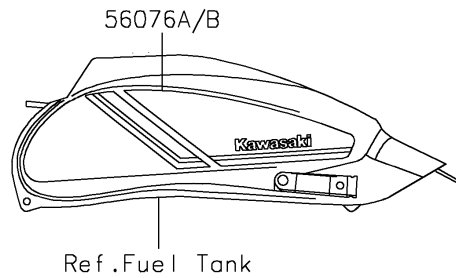

# 2021 VULCAN® S PARTS DIAGRAM

Decals(White)(CMFAN/CMFAL)

F2861A

## 2021 VULCAN® S PARTS LIST

Decals(White)(CMFAN/CMFAL)

ITEM NAME	PART NUMBER	QUANTITY
MARK,CLUTCH COVER,KAWASAKI (Ref # 56054)	56054-1728	1
PATTERN,FUEL TANK,UPP (Ref # 56076)	56076-1817	1
PATTERN,FUEL TANK,LH (Ref # 56076A)	56076-1818	1
PATTERN,FUEL TANK,RH (Ref # 56076B)	56076-1819	1
PATTERN,SHROUD COVER,LH (Ref # 56076C)	56076-1820	1
PATTERN,SHROUD COVER,RH (Ref # 56076D)	56076-1821	1
PATTERN,FR WHEEL,BLUE,6X1497 (Ref # 56076E)	56076-1822	2
PATTERN,RR WHEEL,BLUE,6X1425 (Ref # 56076F)	56076-1823	2
RIM STRIPE APPLICATOR (Ref # 57001)	57001-1752	AR