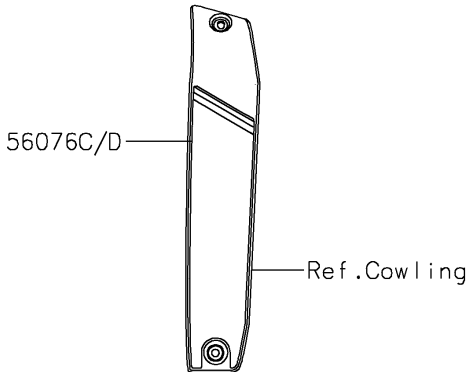

# 2021 VULCAN® S PARTS DIAGRAM

Decals(White)(CMFAN/CMFAL)

F2861A

## 2021 VULCAN® S PARTS LIST

Decals(White)(CMFAN/CMFAL)

ITEM NAME	PART NUMBER	QUANTITY
MARK,CLUTCH COVER,KAWASAKI (Ref # 56054)	56054-1728	1
PATTERN,FUEL TANK,UPP (Ref # 56076)	56076-1817	1
PATTERN,FUEL TANK,LH (Ref # 56076A)	56076-1818	1
PATTERN,FUEL TANK,RH (Ref # 56076B)	56076-1819	1
PATTERN,SHROUD COVER,LH (Ref # 56076C)	56076-1820	1
PATTERN,SHROUD COVER,RH (Ref # 56076D)	56076-1821	1
PATTERN,FR WHEEL,BLUE,6X1497 (Ref # 56076E)	56076-1822	2
PATTERN,RR WHEEL,BLUE,6X1425 (Ref # 56076F)	56076-1823	2
RIM STRIPE APPLICATOR (Ref # 57001)	57001-1752	AR