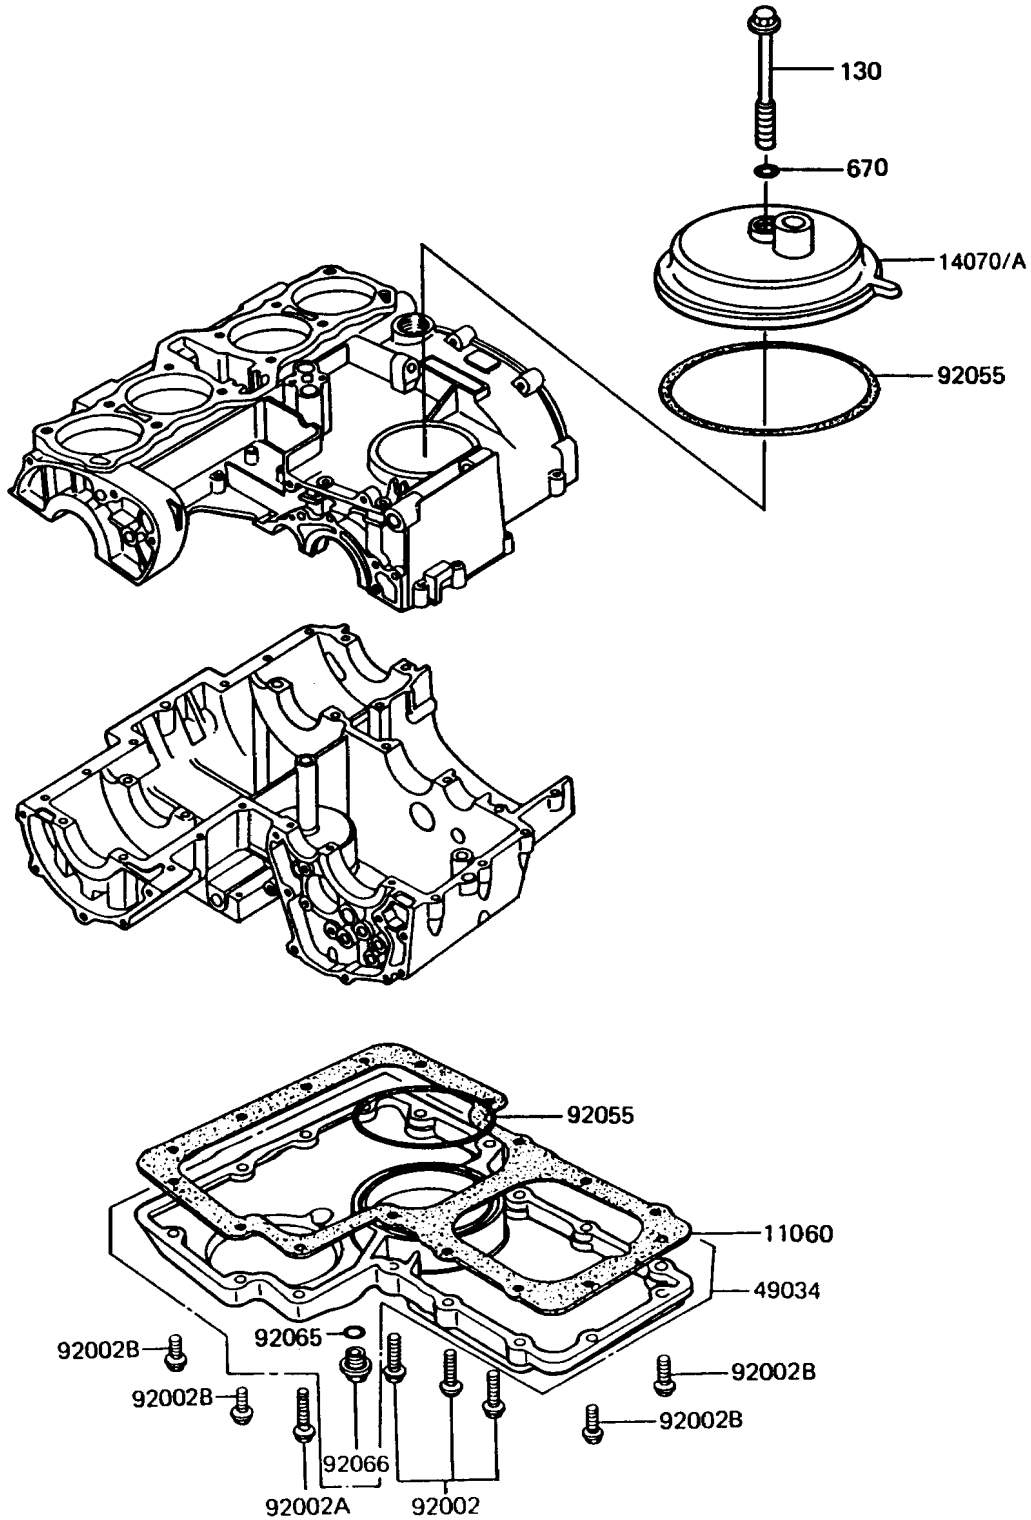

# 1991 Police 1000 PARTS DIAGRAM

Breather Cover/Oil Pan

E1432-0033

## 1991 Police 1000 PARTS LIST

### Breather Cover/Oil Pan

ITEM NAME	PART NUMBER	QUANTITY
GASKET,OIL PAN (Ref # 11060)	11060-1074	1
BODY-BREATHER,BLACK (Ref # 14070)	14070-1008	1
PAN-OIL (Ref # 49034)	49034-5018	1
BOLT,FLANGED,6X35 (Ref # 92002)	92002-1051	3
BOLT,6X45 (Ref # 92002A)	92002-1088	1
BOLT,6X25 (Ref # 92002B)	92002-1089	13
RING-O,91.6X3.4 (Ref # 92055)	92055-052	2
GASKET,12X22X2,DRAIN PLUG (Ref # 92065)	92065-097	1
PLUG,OIL DRAIN,12X15 (Ref # 92066)	92066-1174	1
BOLT-FLANGED (Ref # 130)	130Z0870	1
O RING,8MM (Ref # 670)	670B1508	1