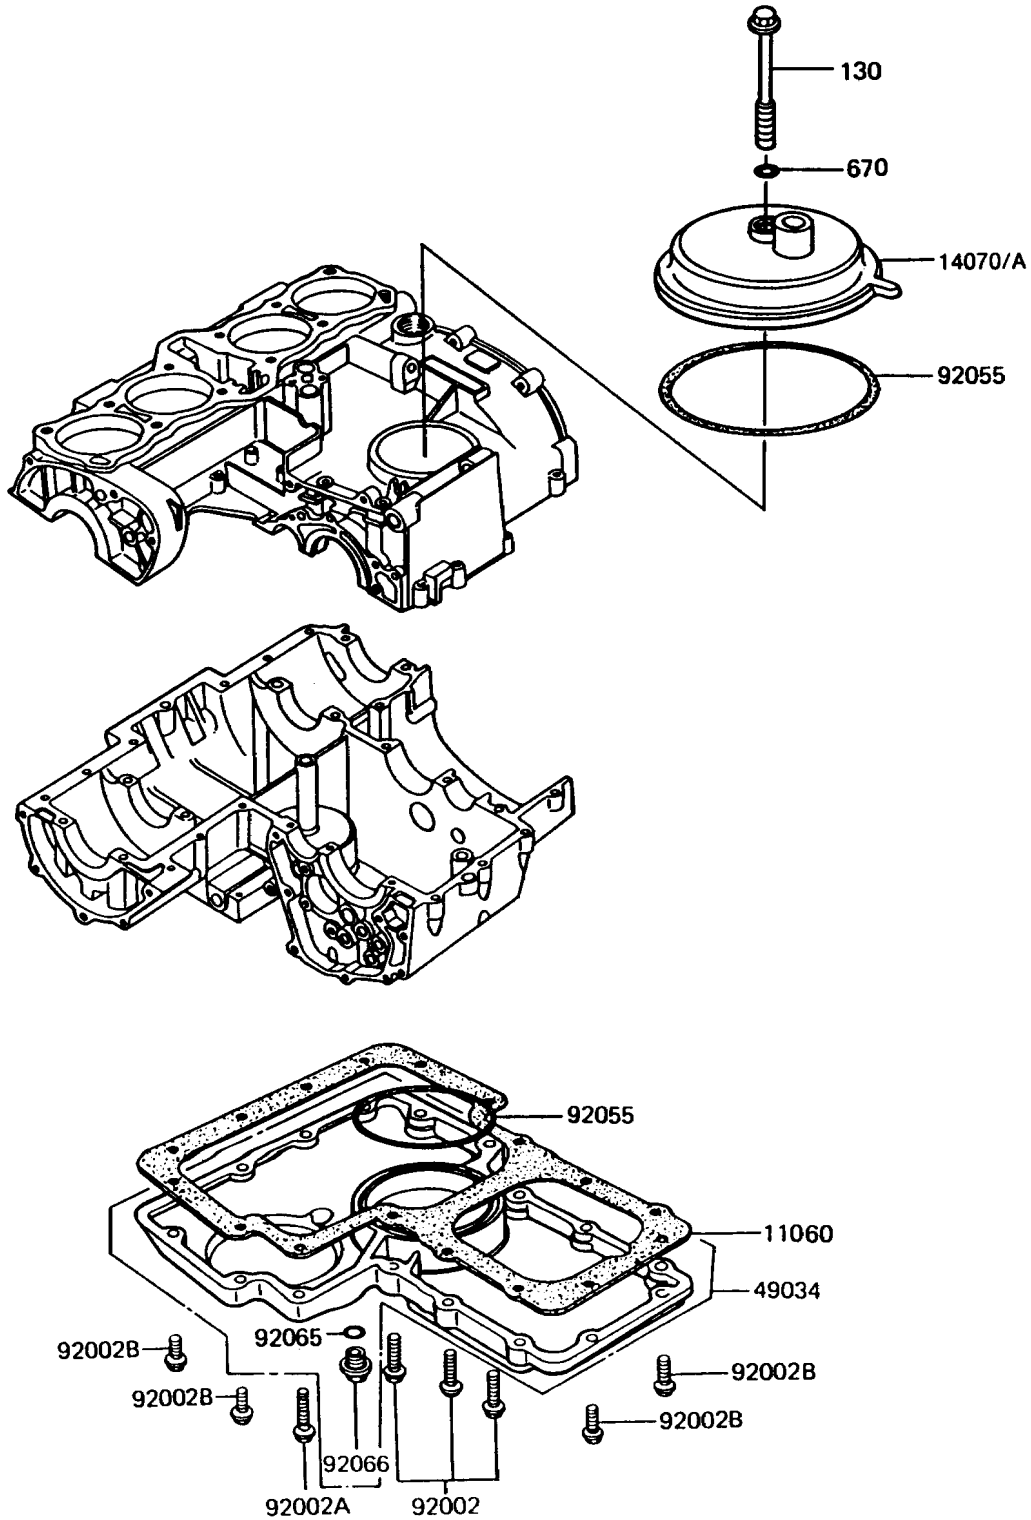

1992 Police 1000 PARTS DIAGRAM

Breather Cover/Oil Pan

E1432-0033

1992 Police 1000 PARTS LIST

Breather Cover/Oil Pan

| ITEM NAME | PART NUMBER | QUANTITY |
|---|-------------|----------|
| GASKET,OIL PAN (Ref # 11060) | 11060-1074 | 1 |
| BODY-BREATHER,BLACK (Ref # 14070) | 14070-1008 | 1 |
| PAN-OIL (Ref # 49034) | 49034-5018 | 1 |
| BOLT,FLANGED,6X35 (Ref # 92002) | 92002-1051 | 3 |
| BOLT,6X45 (Ref # 92002A) | 92002-1088 | 1 |
| BOLT,6X25 (Ref # 92002B) | 92002-1089 | 13 |
| RING-O,91.6X3.4 (Ref # 92055) | 92055-052 | 2 |
| GASKET,12X22X2,DRAIN PLUG (Ref # 92065) | 92065-097 | 1 |
| PLUG,OIL DRAIN,12X15 (Ref # 92066) | 92066-1174 | 1 |
| BOLT-FLANGED (Ref # 130) | 130Z0870 | 1 |
| O RING,8MM (Ref # 670) | 670B1508 | 1 |