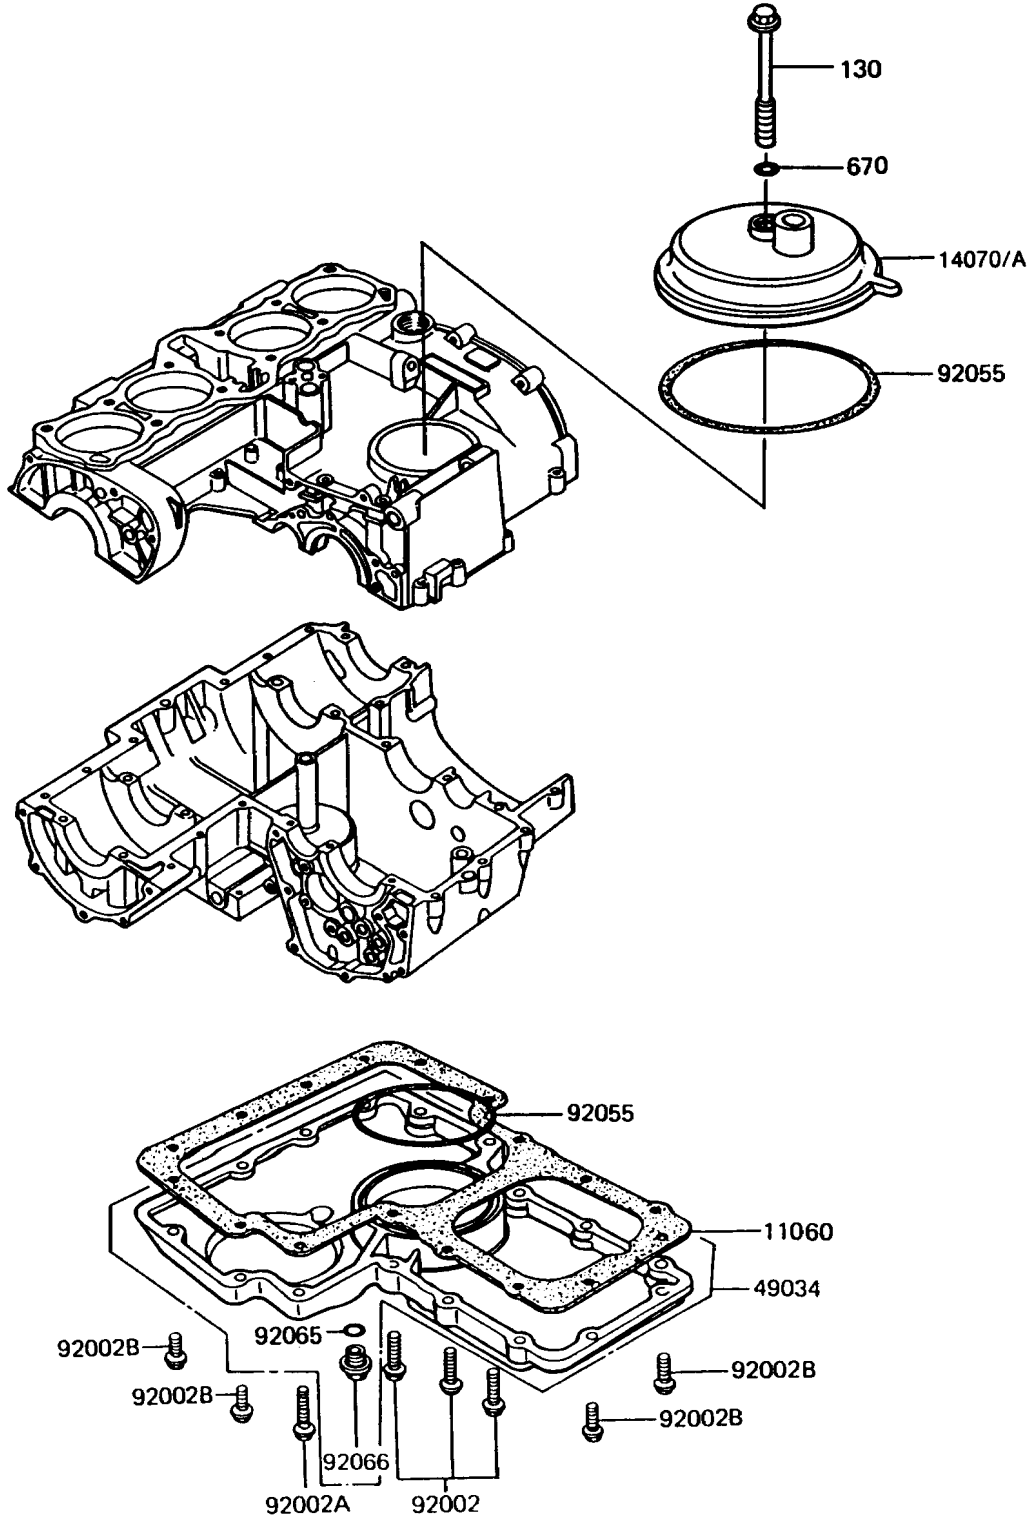

1992 Police 1000 PARTS DIAGRAM

Breather Cover/Oil Pan

E1432-0033

1992 Police 1000 PARTS LIST

Breather Cover/Oil Pan

ITEM NAME	PART NUMBER	QUANTITY
GASKET,OIL PAN (Ref # 11060)	11060-1074	1
BODY-BREATHER,BLACK (Ref # 14070)	14070-1008	1
PAN-OIL (Ref # 49034)	49034-5018	1
BOLT,FLANGED,6X35 (Ref # 92002)	92002-1051	3
BOLT,6X45 (Ref # 92002A)	92002-1088	1
BOLT,6X25 (Ref # 92002B)	92002-1089	13
RING-O,91.6X3.4 (Ref # 92055)	92055-052	2
GASKET,12X22X2,DRAIN PLUG (Ref # 92065)	92065-097	1
PLUG,OIL DRAIN,12X15 (Ref # 92066)	92066-1174	1
BOLT-FLANGED (Ref # 130)	130Z0870	1
O RING,8MM (Ref # 670)	670B1508	1