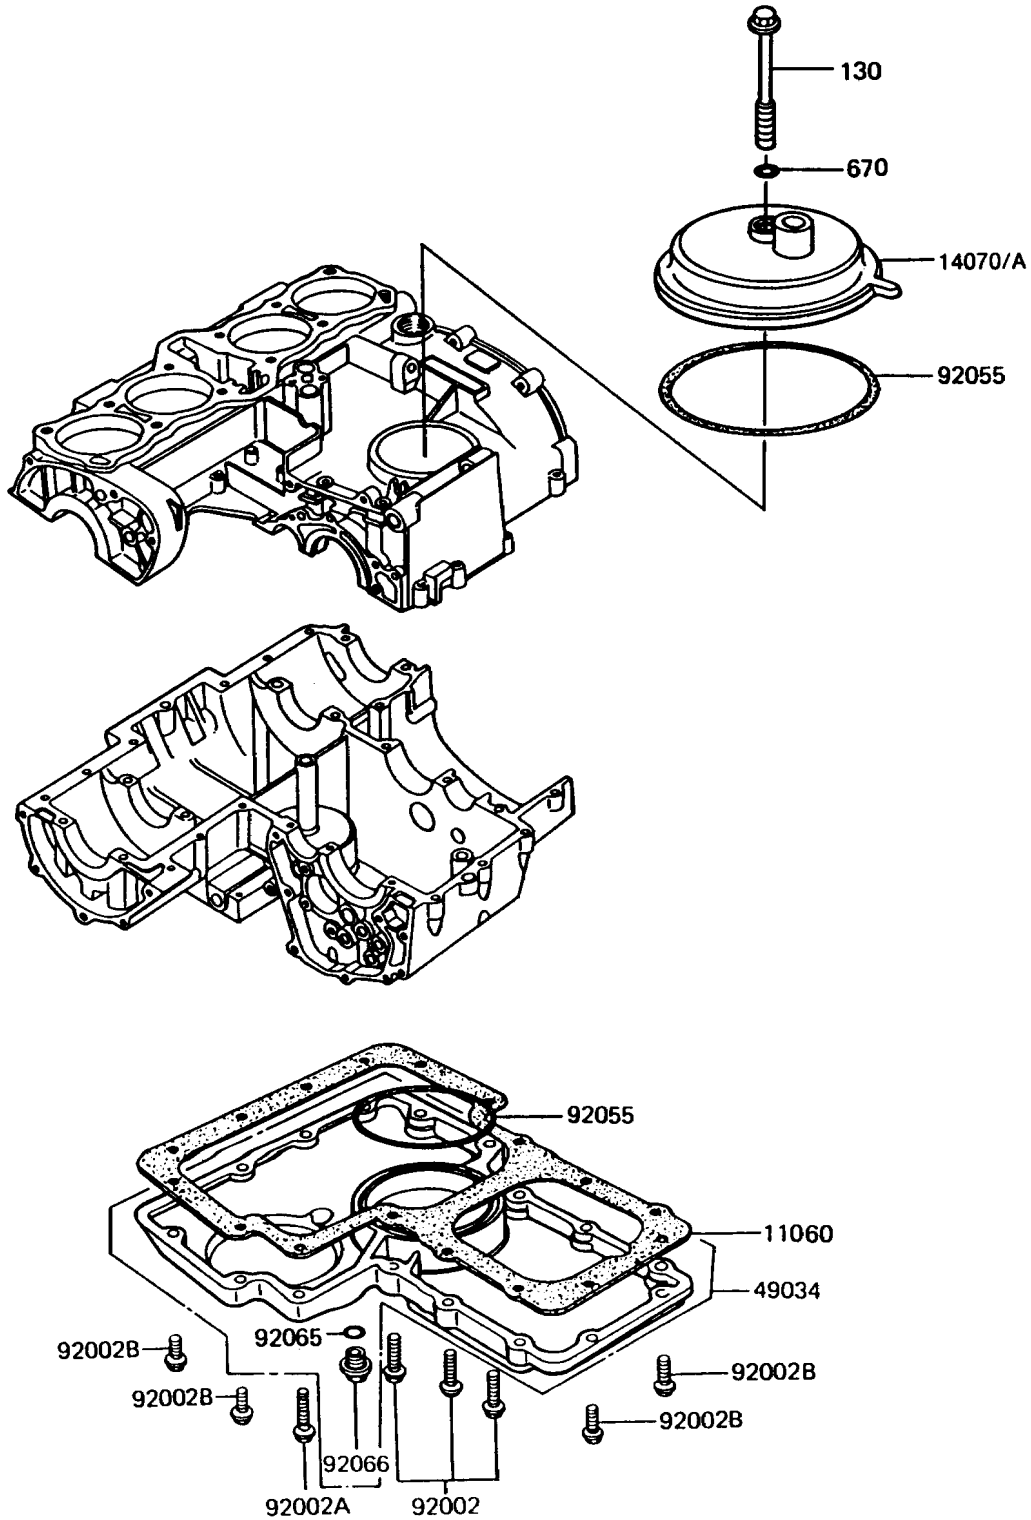

# 1994 Police 1000 PARTS DIAGRAM

Breather Cover/Oil Pan

E1432-0033

# 1994 Police 1000 PARTS LIST

## Breather Cover/Oil Pan

ITEM NAME	PART NUMBER	QUANTITY
GASKET,OIL PAN (Ref # 11060)	11060-1074	1
BODY-BREATHER,BLACK (Ref # 14070A)	14070-1010	1
PAN-OIL (Ref # 49034)	49034-5018	1
BOLT,FLANGED,6X35 (Ref # 92002)	92002-1051	3
BOLT,6X45 (Ref # 92002A)	92002-1088	1
BOLT,6X25 (Ref # 92002B)	92002-1089	13
RING-O,91.6X3.4 (Ref # 92055)	92055-052	2
GASKET,12X22X2,DRAIN PLUG (Ref # 92065)	92065-097	1
PLUG,OIL DRAIN,12X15 (Ref # 92066)	92066-1174	1
BOLT-FLANGED (Ref # 130)	130Z0870	1
O RING,8MM (Ref # 670)	670B1508	1