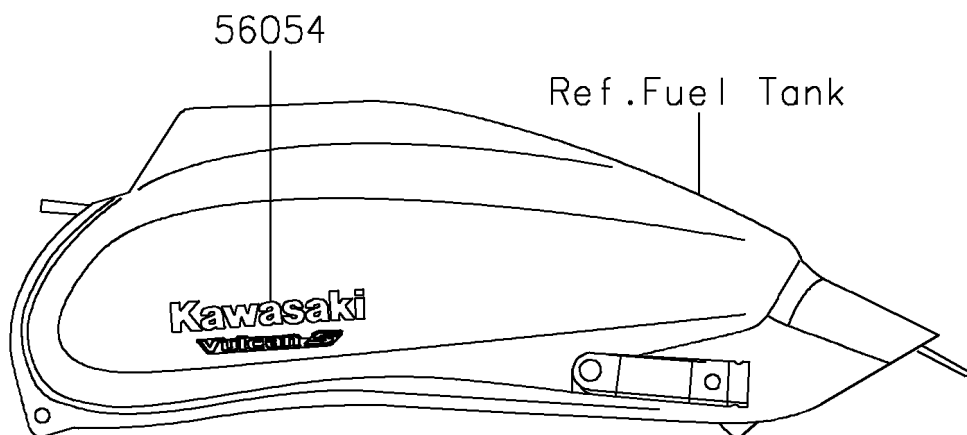

2021 VULCAN® S PARTS DIAGRAM

Decals(Black)(CNFNN)

F2861B

2021 VULCAN® S PARTS LIST

Decals(Black)(CNFNN)

ITEM NAME	PART NUMBER	QUANTITY
MARK,KAWASAKI,VULCAN S (Ref # 56054)	56054-2289	2