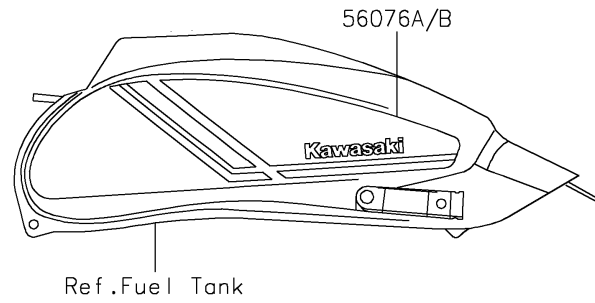

2022 VULCAN® S PARTS DIAGRAM

Decals(Gray)(CNFAN/CNFAL)

F2861C

2022 VULCAN® S PARTS LIST

Decals(Gray)(CNFAN/CNFAL)

ITEM NAME	PART NUMBER	QUANTITY
MARK,CLUTCH COVER,KAWASAKI (Ref # 56054)	56054-1728	1
PATTERN,FUEL TANK,UPP (Ref # 56076)	56076-2906	1
PATTERN,FUEL TANK,LH (Ref # 56076A)	56076-2907	1
PATTERN,FUEL TANK,RH (Ref # 56076B)	56076-2908	1
PATTERN,SHROUD COVER,LH (Ref # 56076C)	56076-2909	1
PATTERN,SHROUD COVER,RH (Ref # 56076D)	56076-2910	1
PATTERN,FR WHEEL,GREEN,6X1497 (Ref # 56076E)	56076-3999	2
PATTERN,RR WHEEL,GREEN,6X1425 (Ref # 56076F)	56076-4000	2
RIM STRIPE APPLICATOR (Ref # 57001)	57001-1752	AR