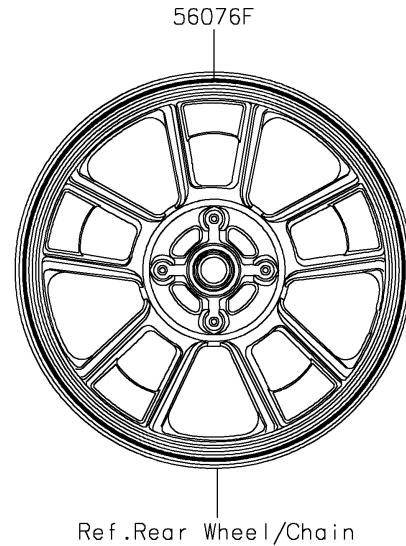

2022 VULCAN® S PARTS DIAGRAM

Decals(Gray)(CNFAN/CNFAL)

F2861C

2022 VULCAN® S PARTS LIST

Decals(Gray)(CNFAN/CNFAL)

ITEM NAME	PART NUMBER	QUANTITY
MARK,CLUTCH COVER,KAWASAKI (Ref # 56054)	56054-1728	1
PATTERN,FUEL TANK,UPP (Ref # 56076)	56076-2906	1
PATTERN,FUEL TANK,LH (Ref # 56076A)	56076-2907	1
PATTERN,FUEL TANK,RH (Ref # 56076B)	56076-2908	1
PATTERN,SHROUD COVER,LH (Ref # 56076C)	56076-2909	1
PATTERN,SHROUD COVER,RH (Ref # 56076D)	56076-2910	1
PATTERN,FR WHEEL,GREEN,6X1497 (Ref # 56076E)	56076-3999	2
PATTERN,RR WHEEL,GREEN,6X1425 (Ref # 56076F)	56076-4000	2
RIM STRIPE APPLICATOR (Ref # 57001)	57001-1752	AR