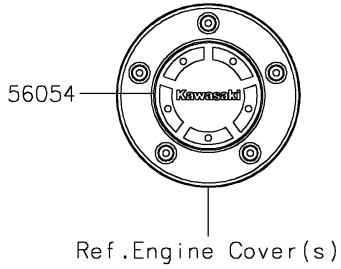

2022 VULCAN® S PARTS DIAGRAM

Decals(Gray)(CNFAN/CNFAL)

F2861C

2022 VULCAN® S PARTS LIST

Decals(Gray)(CNFAN/CNFAL)

ITEM NAME	PART NUMBER	QUANTITY
MARK,CLUTCH COVER,KAWASAKI (Ref # 56054)	56054-1728	1
PATTERN,FUEL TANK,UPP (Ref # 56076)	56076-2906	1
PATTERN,FUEL TANK,LH (Ref # 56076A)	56076-2907	1
PATTERN,FUEL TANK,RH (Ref # 56076B)	56076-2908	1
PATTERN,SHROUD COVER,LH (Ref # 56076C)	56076-2909	1
PATTERN,SHROUD COVER,RH (Ref # 56076D)	56076-2910	1
PATTERN,FR WHEEL,GREEN,6X1497 (Ref # 56076E)	56076-3999	2
PATTERN,RR WHEEL,GREEN,6X1425 (Ref # 56076F)	56076-4000	2
RIM STRIPE APPLICATOR (Ref # 57001)	57001-1752	AR