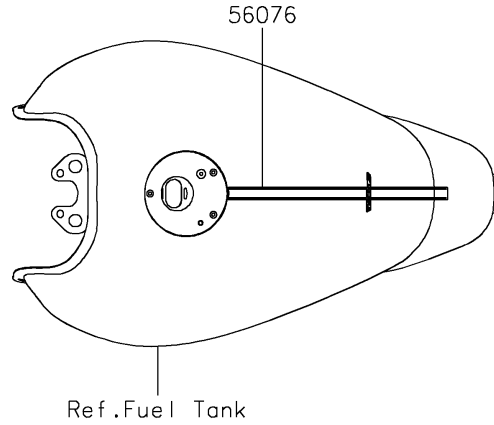

2022 VULCAN® S PARTS DIAGRAM

Decals(Gray)(CNFAN/CNFAL)

F2861C

2022 VULCAN® S PARTS LIST

Decals(Gray)(CNFAN/CNFAL)

ITEM NAME	PART NUMBER	QUANTITY
MARK,CLUTCH COVER,KAWASAKI (Ref # 56054)	56054-1728	1
PATTERN,FUEL TANK,UPP (Ref # 56076)	56076-2906	1
PATTERN,FUEL TANK,LH (Ref # 56076A)	56076-2907	1
PATTERN,FUEL TANK,RH (Ref # 56076B)	56076-2908	1
PATTERN,SHROUD COVER,LH (Ref # 56076C)	56076-2909	1
PATTERN,SHROUD COVER,RH (Ref # 56076D)	56076-2910	1
PATTERN,FR WHEEL,GREEN,6X1497 (Ref # 56076E)	56076-3999	2
PATTERN,RR WHEEL,GREEN,6X1425 (Ref # 56076F)	56076-4000	2
RIM STRIPE APPLICATOR (Ref # 57001)	57001-1752	AR