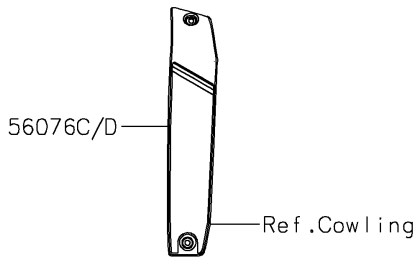

2022 VULCAN® S PARTS DIAGRAM

Decals(Gray)(CNFAN/CNFAL)

F2861C

2022 VULCAN® S PARTS LIST

Decals(Gray)(CNFAN/CNFAL)

ITEM NAME	PART NUMBER	QUANTITY
MARK,CLUTCH COVER,KAWASAKI (Ref # 56054)	56054-1728	1
PATTERN,FUEL TANK,UPP (Ref # 56076)	56076-2906	1
PATTERN,FUEL TANK,LH (Ref # 56076A)	56076-2907	1
PATTERN,FUEL TANK,RH (Ref # 56076B)	56076-2908	1
PATTERN,SHROUD COVER,LH (Ref # 56076C)	56076-2909	1
PATTERN,SHROUD COVER,RH (Ref # 56076D)	56076-2910	1
PATTERN,FR WHEEL,GREEN,6X1497 (Ref # 56076E)	56076-3999	2
PATTERN,RR WHEEL,GREEN,6X1425 (Ref # 56076F)	56076-4000	2
RIM STRIPE APPLICATOR (Ref # 57001)	57001-1752	AR