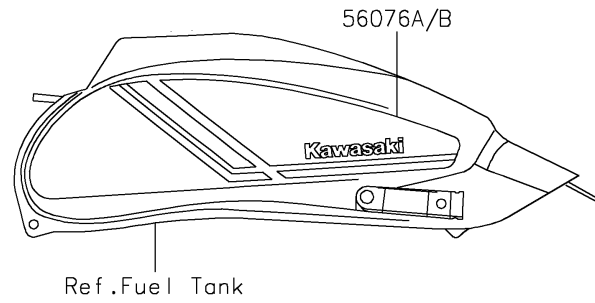

2021 VULCAN® S PARTS DIAGRAM

Decals(Gray)(CNFAN/CNFAL)

F2861C

2021 VULCAN® S PARTS LIST

Decals(Gray)(CNFAN/CNFAL)

ITEM NAME	PART NUMBER	QUANTITY
MARK,CLUTCH COVER,KAWASAKI (Ref # 56054)	56054-1728	1
PATTERN,FUEL TANK,UPP (Ref # 56076)	56076-2906	1
PATTERN,FUEL TANK,LH (Ref # 56076A)	56076-2907	1
PATTERN,FUEL TANK,RH (Ref # 56076B)	56076-2908	1
PATTERN,SHROUD COVER,LH (Ref # 56076C)	56076-2909	1
PATTERN,SHROUD COVER,RH (Ref # 56076D)	56076-2910	1
PATTERN,FR WHEEL,GREEN,6X1497 (Ref # 56076E)	56076-3999	1
PATTERN,RR WHEEL,GREEN,6X1425 (Ref # 56076F)	56076-4000	1
RIM STRIPE APPLICATOR (Ref # 57001)	57001-1752	1