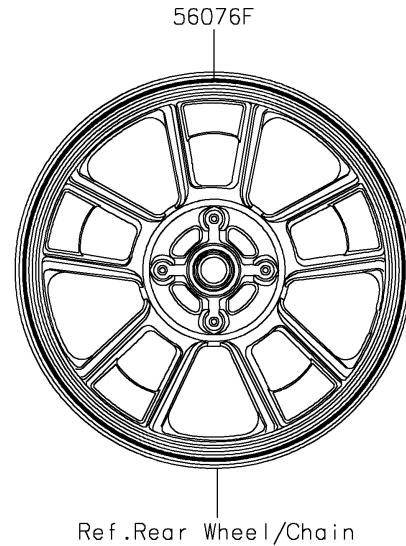

2021 VULCAN® S PARTS DIAGRAM

Decals(Gray)(CNFAN/CNFAL)

F2861C

2021 VULCAN® S PARTS LIST

Decals(Gray)(CNFAN/CNFAL)

ITEM NAME	PART NUMBER	QUANTITY
MARK,CLUTCH COVER,KAWASAKI (Ref # 56054)	56054-1728	1
PATTERN,FUEL TANK,UPP (Ref # 56076)	56076-2906	1
PATTERN,FUEL TANK,LH (Ref # 56076A)	56076-2907	1
PATTERN,FUEL TANK,RH (Ref # 56076B)	56076-2908	1
PATTERN,SHROUD COVER,LH (Ref # 56076C)	56076-2909	1
PATTERN,SHROUD COVER,RH (Ref # 56076D)	56076-2910	1
PATTERN,FR WHEEL,GREEN,6X1497 (Ref # 56076E)	56076-3999	1
PATTERN,RR WHEEL,GREEN,6X1425 (Ref # 56076F)	56076-4000	1
RIM STRIPE APPLICATOR (Ref # 57001)	57001-1752	1