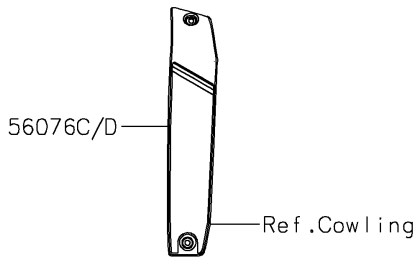

2021 VULCAN® S PARTS DIAGRAM

Decals(Gray)(CNFAN/CNFAL)

F2861C

2021 VULCAN® S PARTS LIST

Decals(Gray)(CNFAN/CNFAL)

ITEM NAME	PART NUMBER	QUANTITY
MARK,CLUTCH COVER,KAWASAKI (Ref # 56054)	56054-1728	1
PATTERN,FUEL TANK,UPP (Ref # 56076)	56076-2906	1
PATTERN,FUEL TANK,LH (Ref # 56076A)	56076-2907	1
PATTERN,FUEL TANK,RH (Ref # 56076B)	56076-2908	1
PATTERN,SHROUD COVER,LH (Ref # 56076C)	56076-2909	1
PATTERN,SHROUD COVER,RH (Ref # 56076D)	56076-2910	1
PATTERN,FR WHEEL,GREEN,6X1497 (Ref # 56076E)	56076-3999	1
PATTERN,RR WHEEL,GREEN,6X1425 (Ref # 56076F)	56076-4000	1
RIM STRIPE APPLICATOR (Ref # 57001)	57001-1752	1