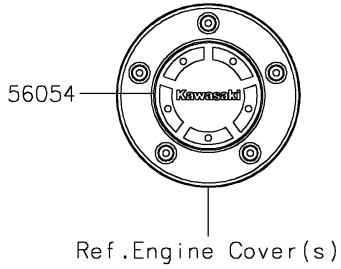

2021 VULCAN® S PARTS DIAGRAM

Decals(Gray)(CNFAN/CNFAL)

F2861C

2021 VULCAN® S PARTS LIST

Decals(Gray)(CNFAN/CNFAL)

ITEM NAME	PART NUMBER	QUANTITY
MARK,CLUTCH COVER,KAWASAKI (Ref # 56054)	56054-1728	1
PATTERN,FUEL TANK,UPP (Ref # 56076)	56076-2906	1
PATTERN,FUEL TANK,LH (Ref # 56076A)	56076-2907	1
PATTERN,FUEL TANK,RH (Ref # 56076B)	56076-2908	1
PATTERN,SHROUD COVER,LH (Ref # 56076C)	56076-2909	1
PATTERN,SHROUD COVER,RH (Ref # 56076D)	56076-2910	1
PATTERN,FR WHEEL,GREEN,6X1497 (Ref # 56076E)	56076-3999	1
PATTERN,RR WHEEL,GREEN,6X1425 (Ref # 56076F)	56076-4000	1
RIM STRIPE APPLICATOR (Ref # 57001)	57001-1752	1