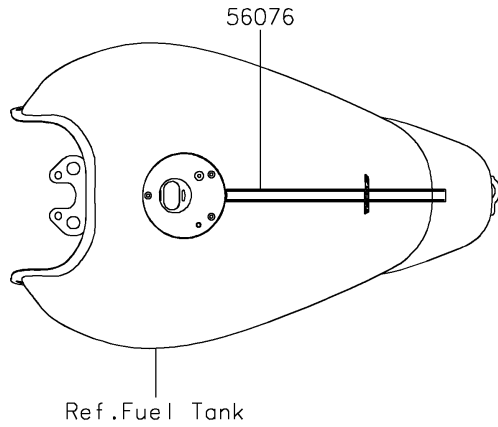

2021 VULCAN® S PARTS DIAGRAM

Decals(Gray)(CNFAN/CNFAL)

F2861C

2021 VULCAN® S PARTS LIST

Decals(Gray)(CNFAN/CNFAL)

ITEM NAME	PART NUMBER	QUANTITY
MARK,CLUTCH COVER,KAWASAKI (Ref # 56054)	56054-1728	1
PATTERN,FUEL TANK,UPP (Ref # 56076)	56076-2906	1
PATTERN,FUEL TANK,LH (Ref # 56076A)	56076-2907	1
PATTERN,FUEL TANK,RH (Ref # 56076B)	56076-2908	1
PATTERN,SHROUD COVER,LH (Ref # 56076C)	56076-2909	1
PATTERN,SHROUD COVER,RH (Ref # 56076D)	56076-2910	1
PATTERN,FR WHEEL,GREEN,6X1497 (Ref # 56076E)	56076-3999	1
PATTERN,RR WHEEL,GREEN,6X1425 (Ref # 56076F)	56076-4000	1
RIM STRIPE APPLICATOR (Ref # 57001)	57001-1752	1