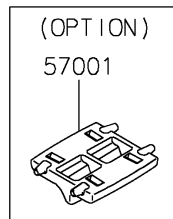

Ref.Cowling

Ref.Front Wheel

56076B

Ref.Rear Wheel/Chain

56076B

(OPTION)

57001

2021 VULCAN® S PARTS LIST

Decals(White)(CNFAN/CNFAL)

ITEM NAME	PART NUMBER	QUANTITY
MARK,CLUTCH COVER,KAWASAKI (Ref # 56054)	56054-1728	1
MARK,RR FENDER,VULCAN S (Ref # 56054A)	56054-2983	1
PATTERN,SHROUD COVER,LH (Ref # 56076)	56076-2903	1
PATTERN,SHROUD COVER,RH (Ref # 56076A)	56076-2904	1
PATTERN,WHEEL,GRN/WHT,6X656 (Ref # 56076B)	56076-2905	1
RIM STRIPE APPLICATOR (Ref # 57001)	57001-1752	1