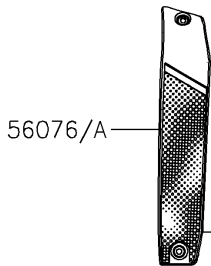

2021 VULCAN® S PARTS DIAGRAM

Decals(White)(CNFAN/CNFAL)

F2861D

56054

Ref.Engine Cover(s)

56054A

Ref.Rear Fender(s)

56076/A

Ref.Cowling

Ref.Front Wheel

56076B

Ref.Rear Wheel/Chain

56076B

(OPTION)

57001

2021 VULCAN® S PARTS LIST

Decals(White)(CNFAN/CNFAL)

ITEM NAME	PART NUMBER	QUANTITY
MARK,CLUTCH COVER,KAWASAKI (Ref # 56054)	56054-1728	1
MARK,RR FENDER,VULCAN S (Ref # 56054A)	56054-2983	1
PATTERN,SHROUD COVER,LH (Ref # 56076)	56076-2903	1
PATTERN,SHROUD COVER,RH (Ref # 56076A)	56076-2904	1
PATTERN,WHEEL,GRN/WHT,6X656 (Ref # 56076B)	56076-2905	1
RIM STRIPE APPLICATOR (Ref # 57001)	57001-1752	1