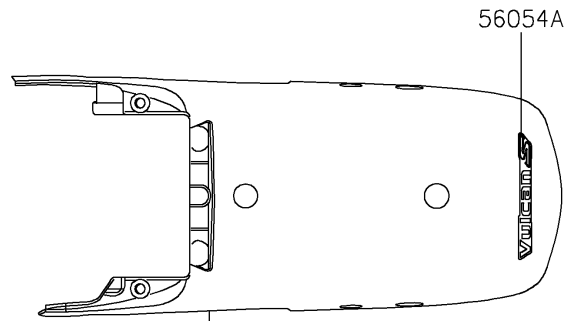

2021 VULCAN® S PARTS DIAGRAM

Decals(White)(CNFAN/CNFAL)

F2861D

56054

Ref.Engine Cover(s)

56054A

Ref.Rear Fender(s)

56076/A

Ref.Cowling

Ref.Front Wheel

56076B

Ref.Rear Wheel/Chain

56076B

(OPTION)

57001

2021 VULCAN® S PARTS LIST

Decals(White)(CNFAN/CNFAL)

ITEM NAME	PART NUMBER	QUANTITY
MARK,CLUTCH COVER,KAWASAKI (Ref # 56054)	56054-1728	1
MARK,RR FENDER,VULCAN S (Ref # 56054A)	56054-2983	1
PATTERN,SHROUD COVER,LH (Ref # 56076)	56076-2903	1
PATTERN,SHROUD COVER,RH (Ref # 56076A)	56076-2904	1
PATTERN,WHEEL,GRN/WHT,6X656 (Ref # 56076B)	56076-2905	1
RIM STRIPE APPLICATOR (Ref # 57001)	57001-1752	1