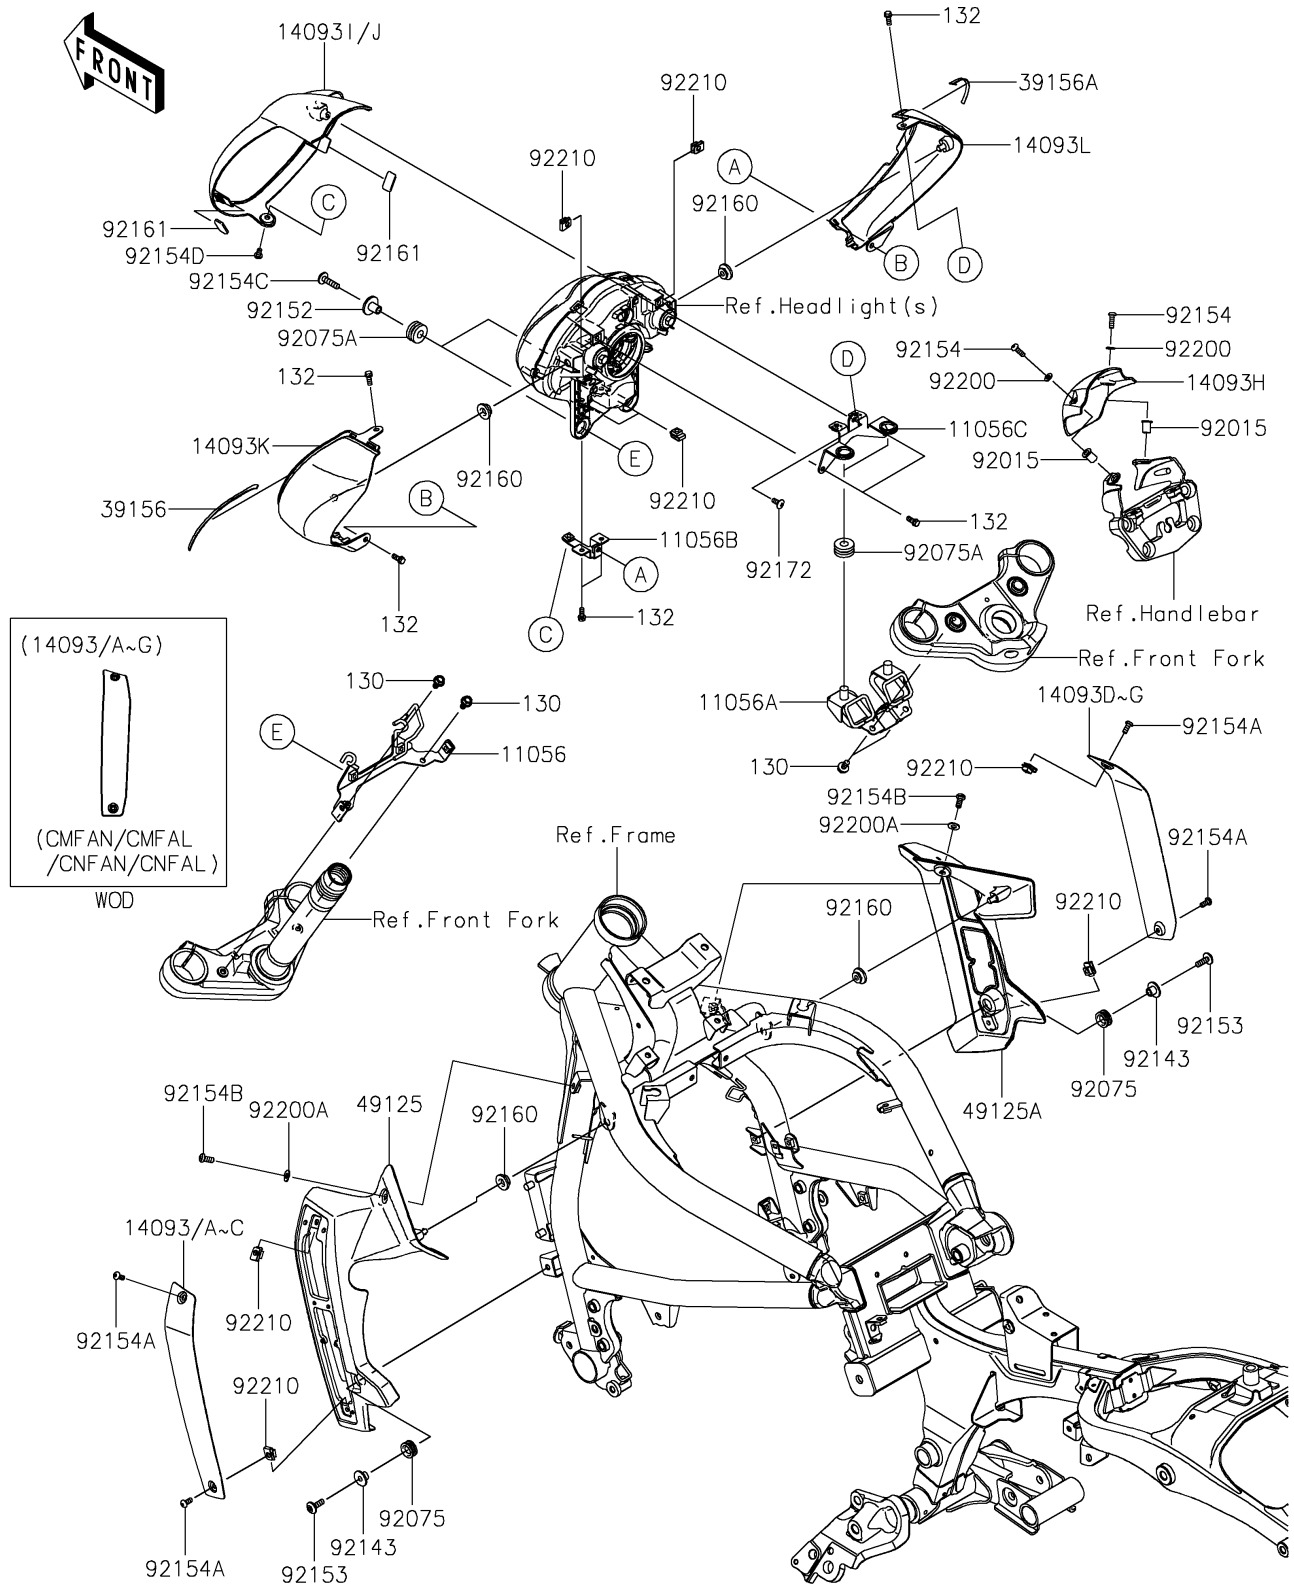

2022 VULCAN® S PARTS DIAGRAM

Cowling

F2871

2022 VULCAN® S PARTS LIST

Cowling

ITEM NAME	PART NUMBER	QUANTITY
BRACKET,HEAD LAMP,LWR (Ref # 11056)	11056-4110	1
BRACKET,HEAD LAMP,UPP (Ref # 11056A)	11056-4380	1
BRACKET,HEAD LAMP COVER,LWR (Ref # 11056B)	11056-4384	1
BRACKET,HEAD LAMP COVER,UPP (Ref # 11056C)	11056-4385	1
COVER,SHROUD,LH,F.EBONY (Ref # 14093)	14093-0113-45L	1
COVER,SHROUD,LH,P.R.WHITE (Ref # 14093A)	14093-0113-68N	1
COVER,SHROUD,LH,M.M.G.GRAY (Ref # 14093B)	14093-0113-68P	1
COVER,SHROUD,LH,EBONY (Ref # 14093C)	14093-0113-H8	1
COVER,SHROUD,RH,F.EBONY (Ref # 14093D)	14093-0114-45L	1
COVER,SHROUD,RH,P.R.WHITE (Ref # 14093E)	14093-0114-68N	1
COVER,SHROUD,RH,M.M.G.GRAY (Ref # 14093F)	14093-0114-68P	1
COVER,SHROUD,RH,EBONY (Ref # 14093G)	14093-0114-H8	1
COVER,METER (Ref # 14093H)	14093-0128	1
COVER,HEAD LAMP,M.M.G.GRAY (Ref # 14093I)	14093-0339-53U	1
COVER,HEAD LAMP,EBONY (Ref # 14093J)	14093-0339-H8	1
COVER,HEAD LAMP,LH,F.EBONY (Ref # 14093K)	14093-0496-45L	1
COVER,HEAD LAMP,RH,F.EBONY (Ref # 14093L)	14093-0497-45L	1
PAD,HEAD LAMP COVER,LH (Ref # 39156)	39156-2120	1
PAD,HEAD LAMP COVER,RH (Ref # 39156A)	39156-2121	1
SHROUD,LH (Ref # 49125)	49125-0586	1
SHROUD,RH (Ref # 49125A)	49125-0587	1
NUT,WELL,5MM (Ref # 92015)	92015-1757	2
DAMPER (Ref # 92075)	92075-1634	2
DAMPER,10X24X12 (Ref # 92075A)	92075-1690	4
COLLAR (Ref # 92143)	92143-1962	2
COLLAR,6.5X24X15.3 (Ref # 92152)	92152-2106	2
BOLT,6X18 (Ref # 92153)	92153-0816	2
BOLT,SOCKET,5X16 (Ref # 92154)	92154-1470	2
BOLT,SOCKET,5X12 (Ref # 92154A)	92154-1471	4