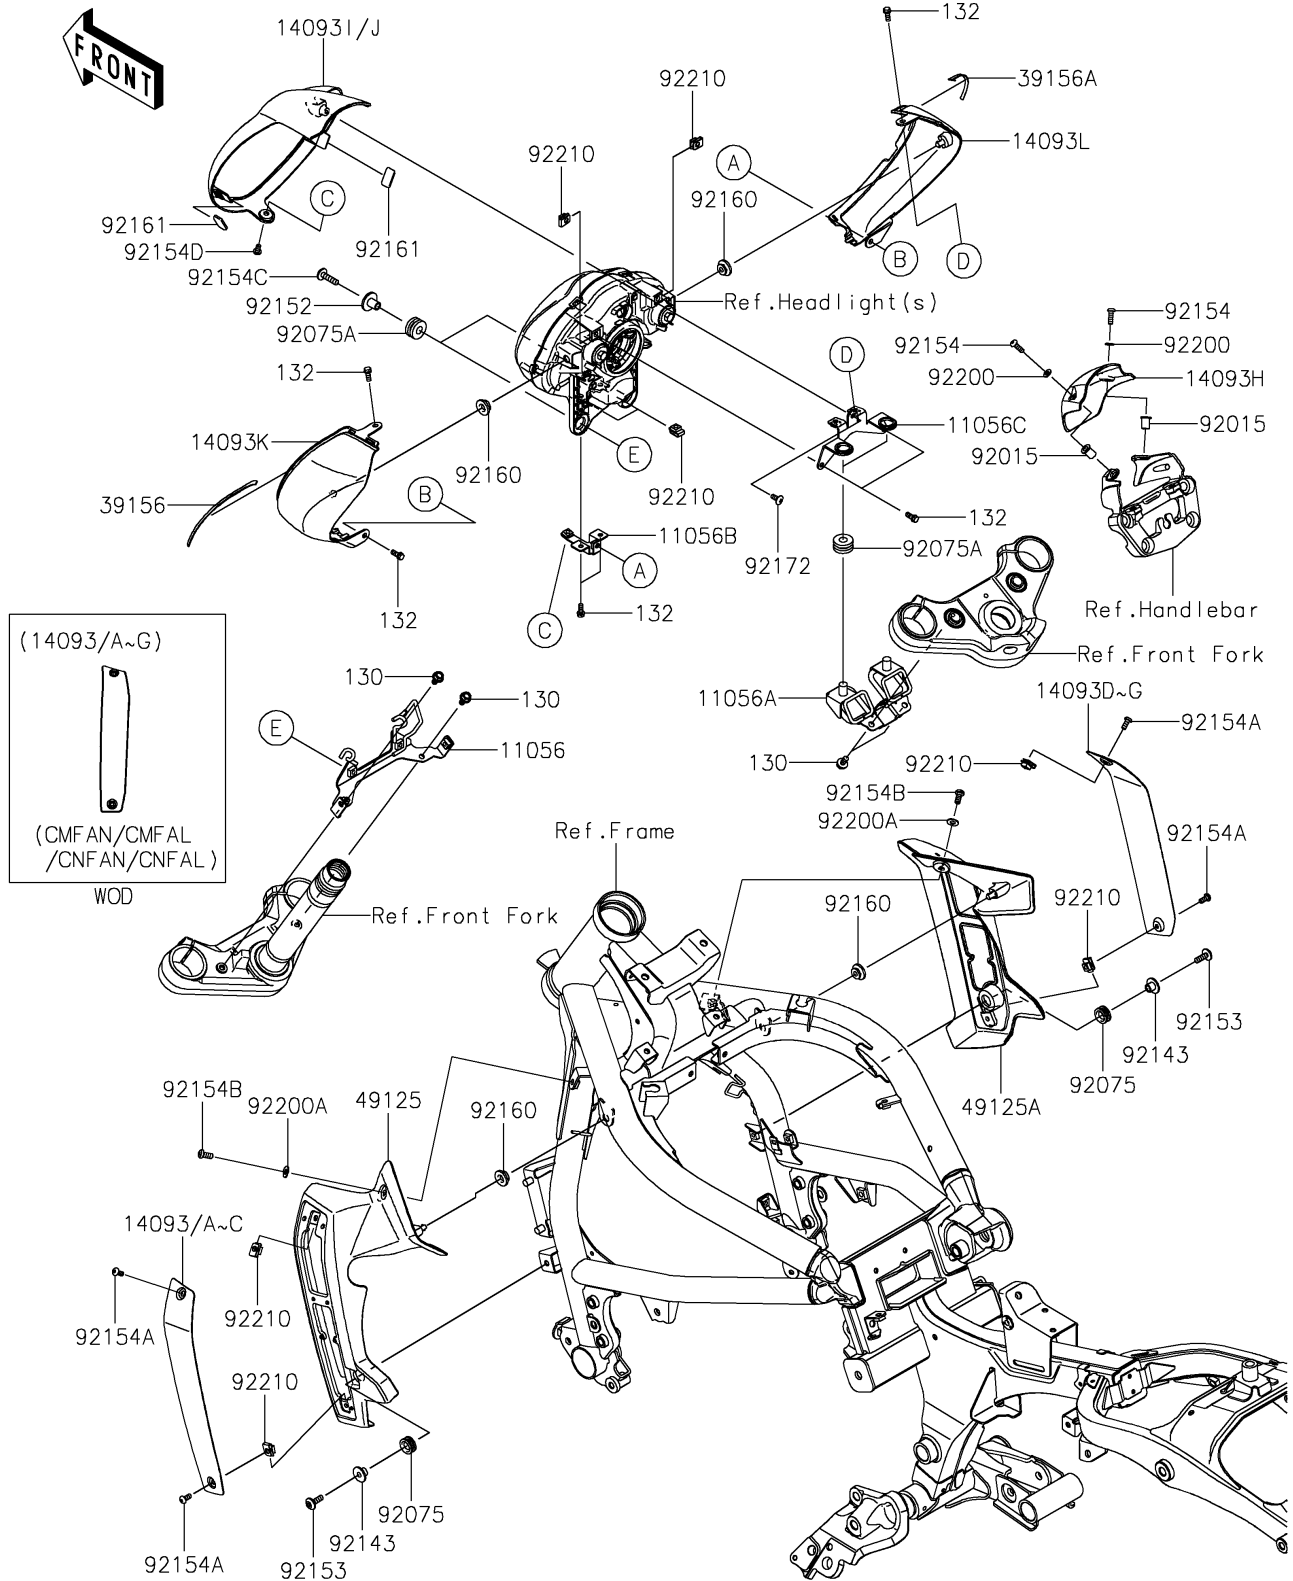

2021 VULCAN® S PARTS DIAGRAM

Cowling

F2871