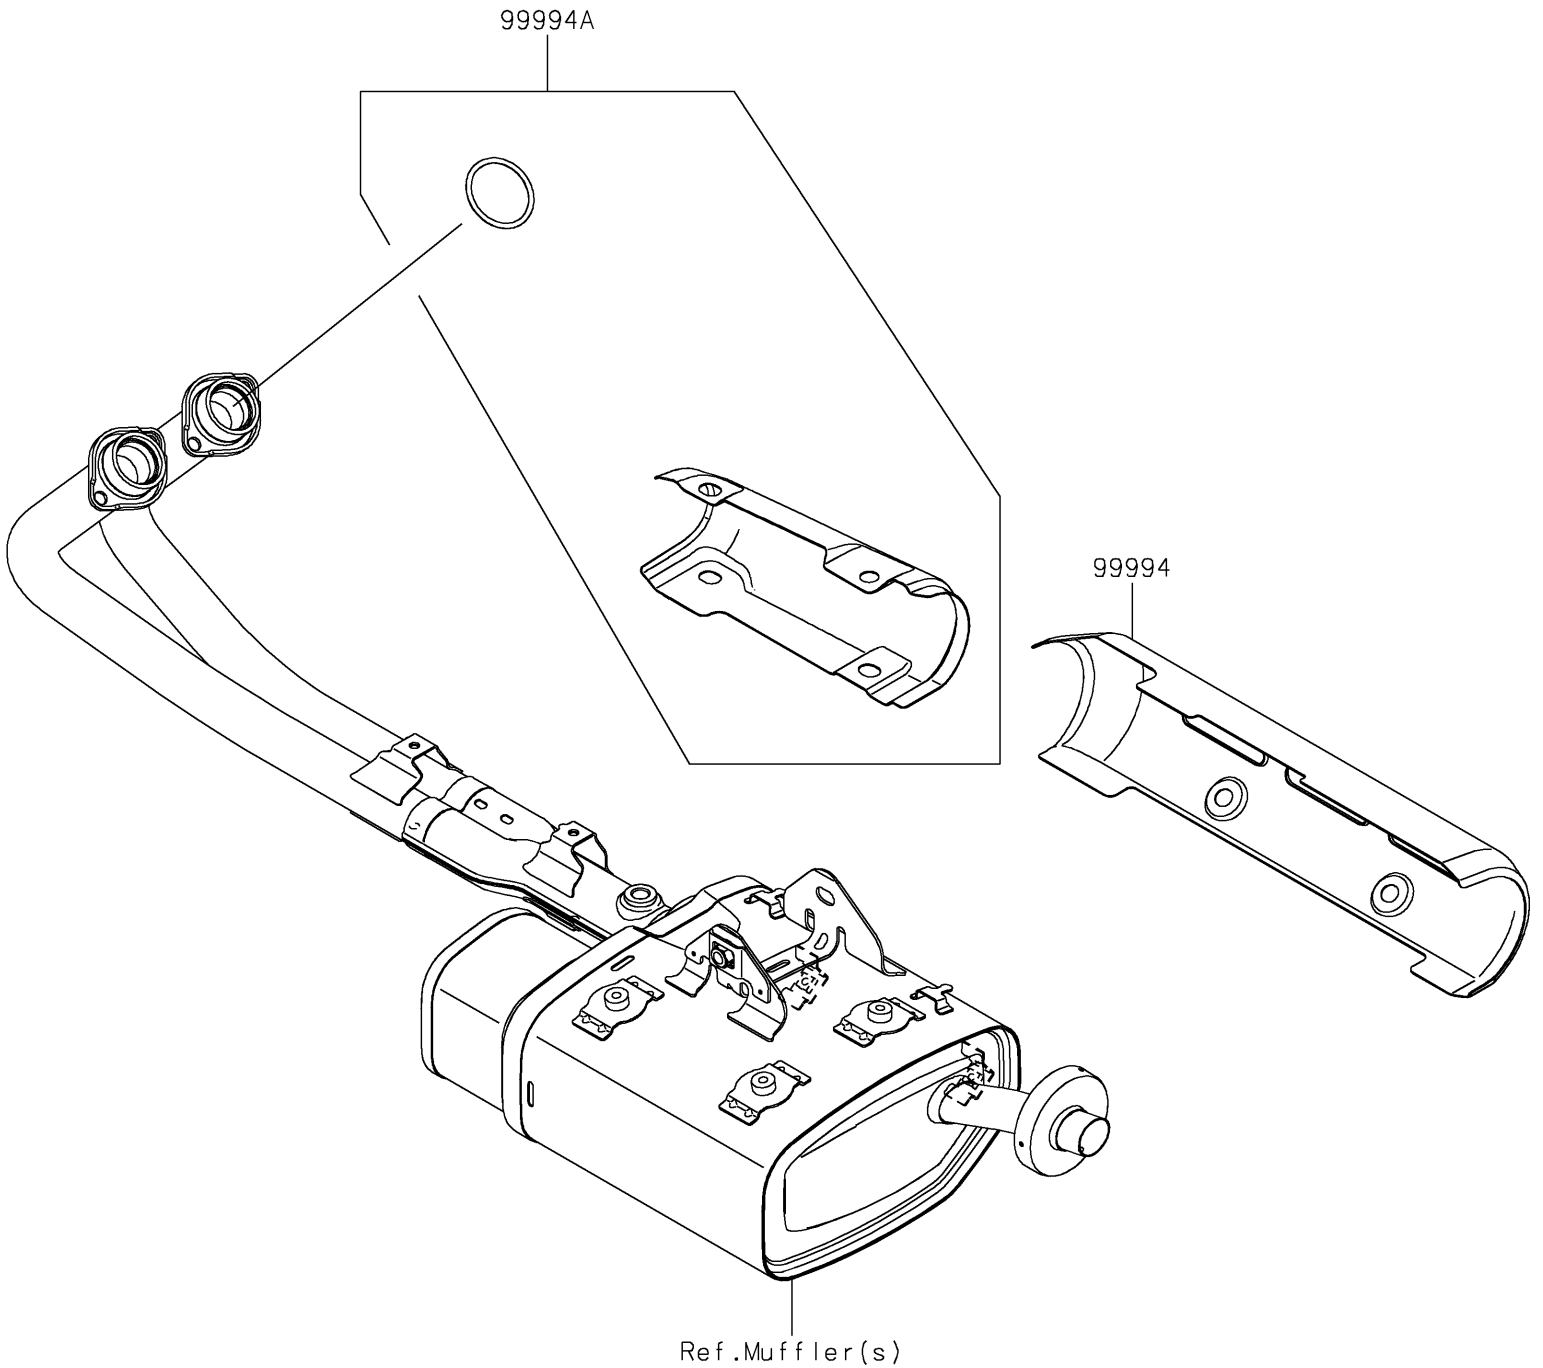

2022 VULCAN® S PARTS DIAGRAM

Accessory(Muffler Cover)

F2910

2022 VULCAN® S PARTS LIST

Accessory(Muffler Cover)

ITEM NAME	PART NUMBER	QUANTITY
KIT-ACCESSORY,COVER,MUFFLER (Ref # 99994)	99994-0578	1
KIT-ACCESSORY,COVER,EX-PIPE (Ref # 99994A)	99994-0579	1