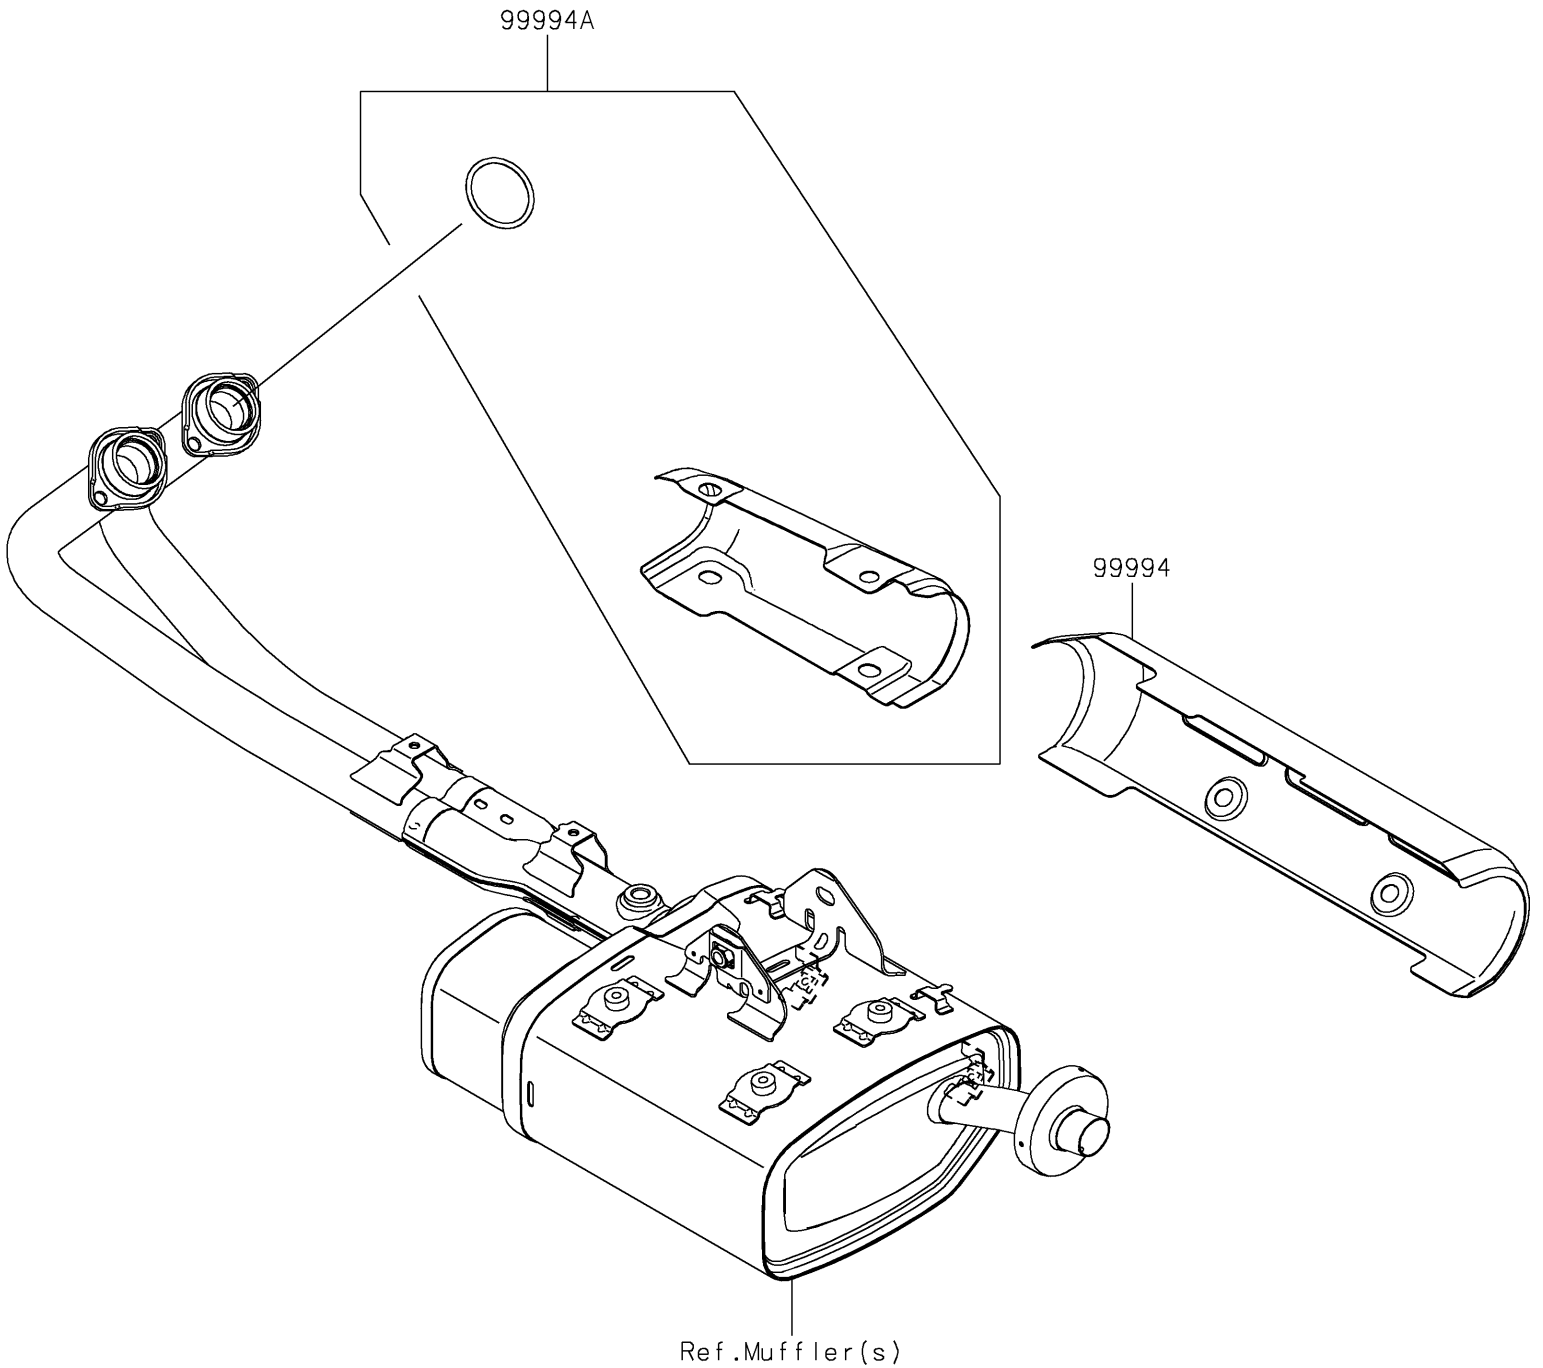

2021 VULCAN[®] S PARTS DIAGRAM

Accessory(Muffler Cover)

F2910

2021 VULCAN® S PARTS LIST

Accessory(Muffler Cover)

ITEM NAME	PART NUMBER	QUANTITY
KIT-ACCESSORY,COVER,MUFFLER (Ref # 99994)	99994-0578	1
KIT-ACCESSORY,COVER,EX-PIPE (Ref # 99994A)	99994-0579	1