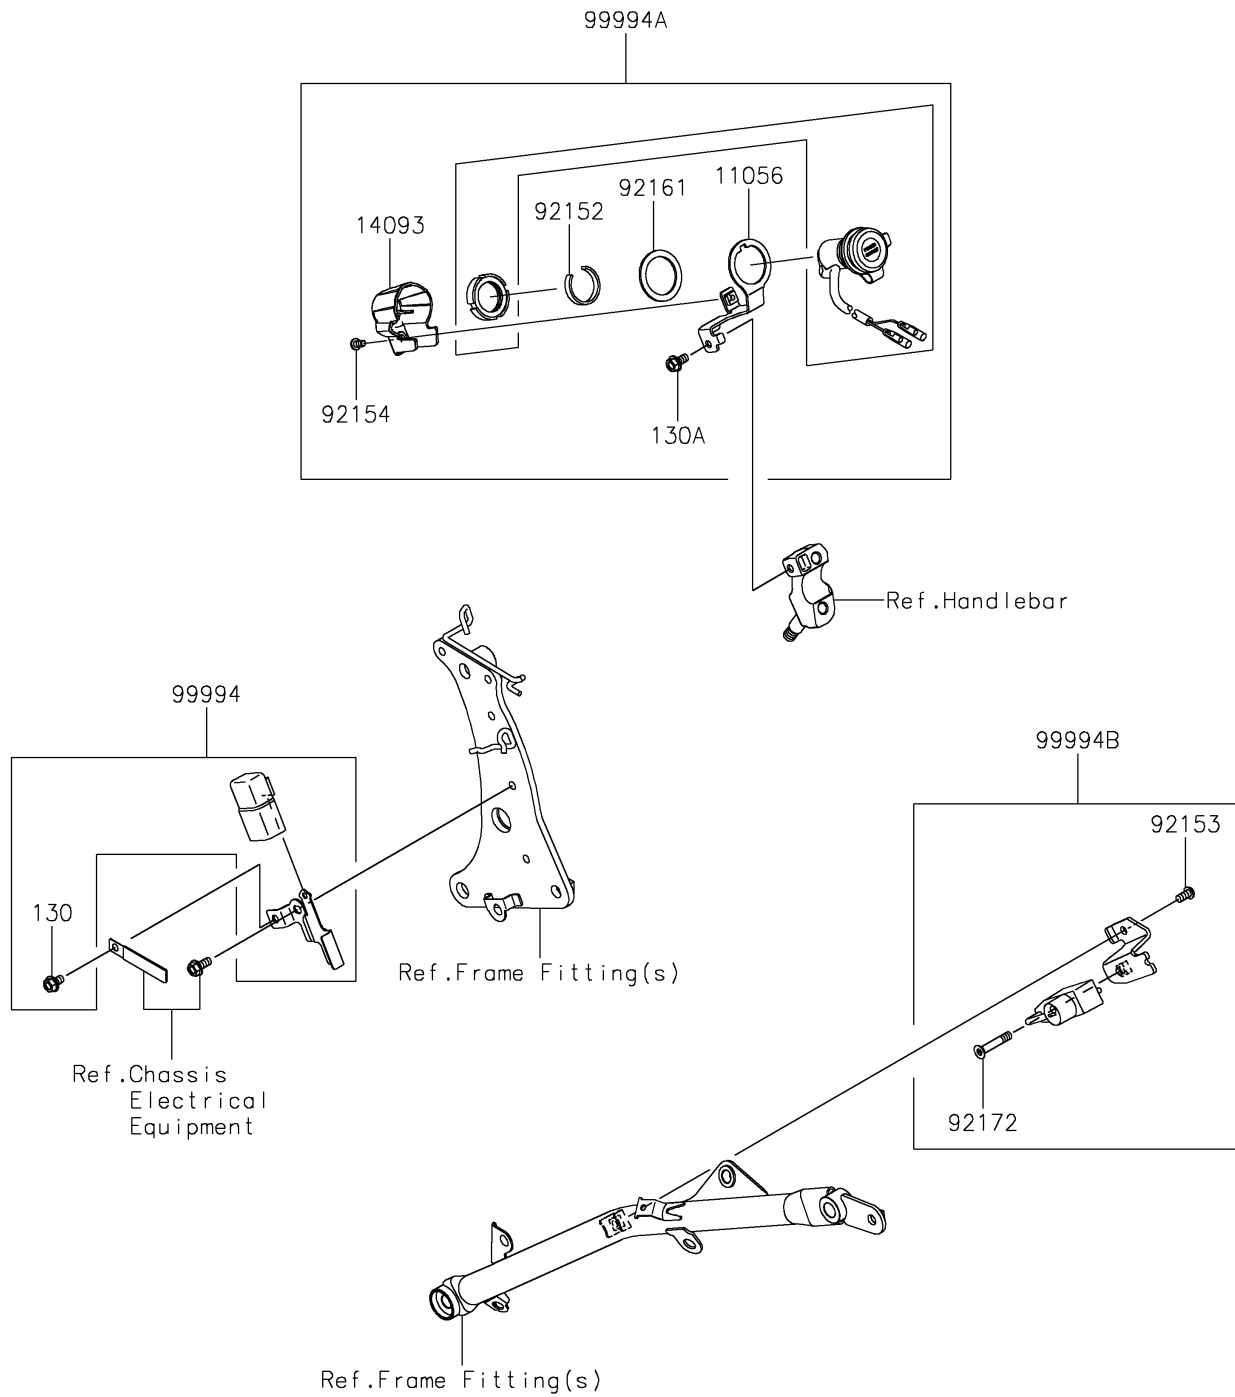

2021 VULCAN® S PARTS DIAGRAM

Accessory(Helmet Lock etc.)

F2910C

2021 VULCAN® S PARTS LIST

Accessory(Helmet Lock etc.)

ITEM NAME	PART NUMBER	QUANTITY
-----------	-------------	----------