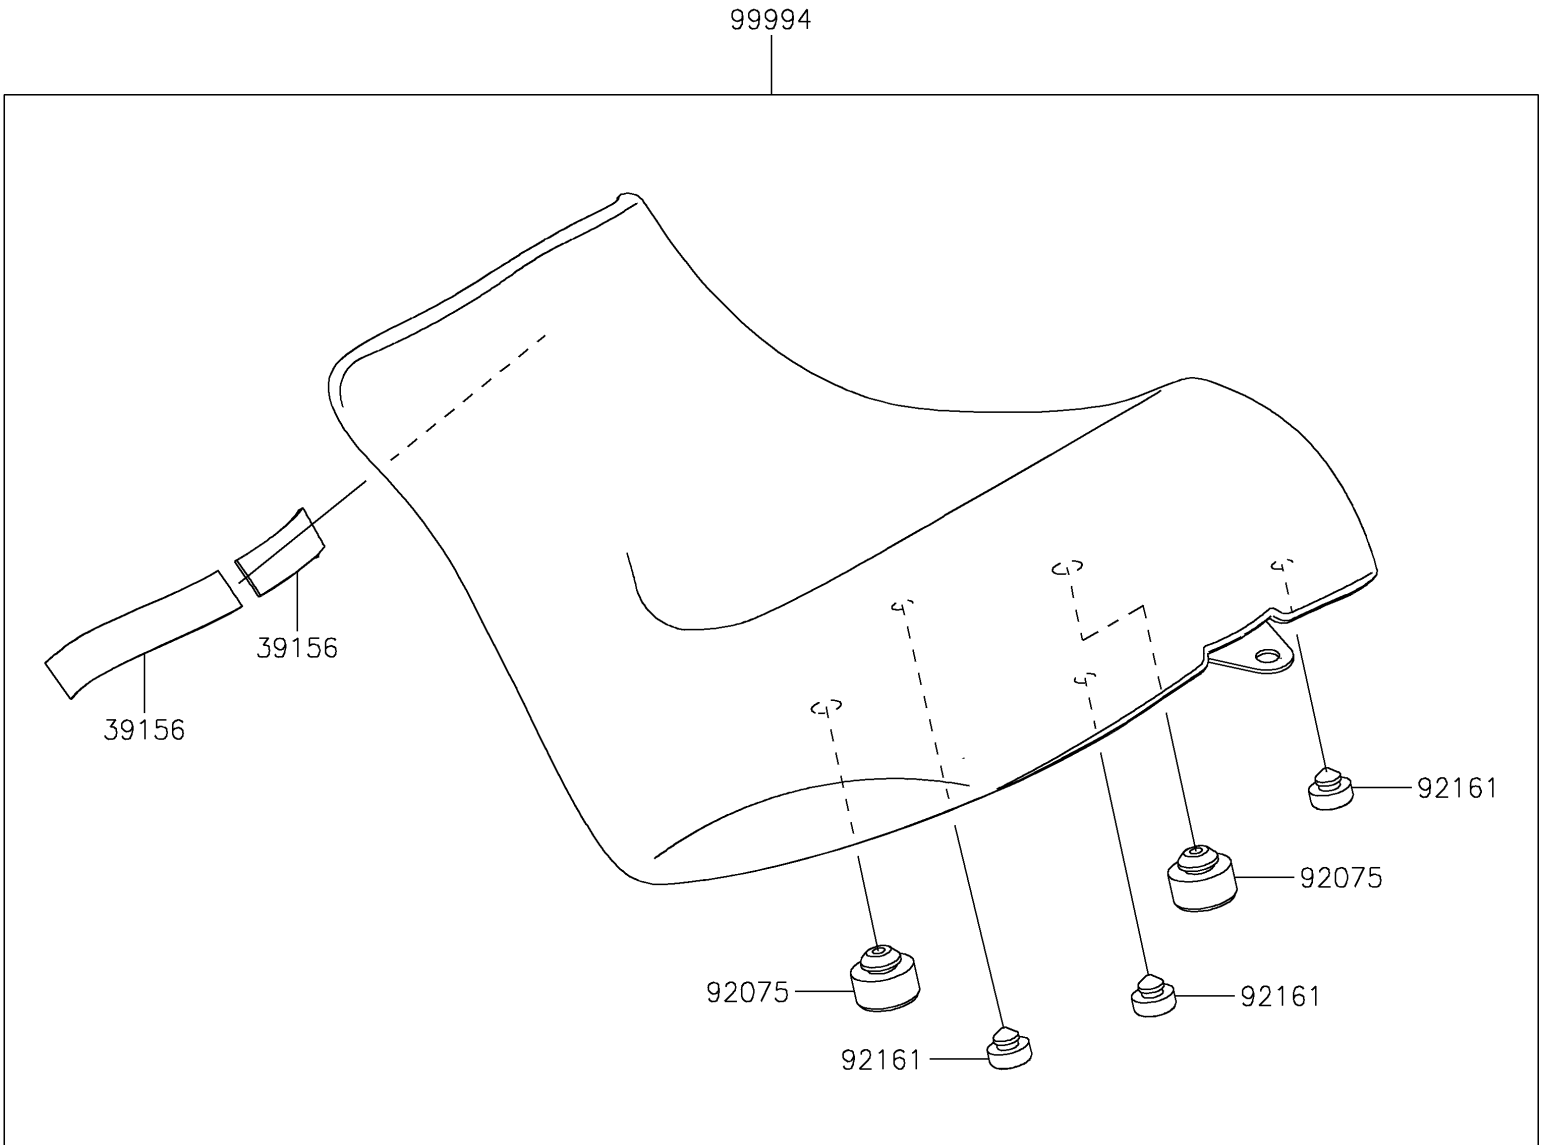

2021 VULCAN® S PARTS DIAGRAM

Accessory(Reduced Reach Seat)

F2910E

2021 VULCAN® S PARTS LIST

Accessory(Reduced Reach Seat)

ITEM NAME	PART NUMBER	QUANTITY
PAD,20X100X2 (Ref # 39156)	39156-1934	2
DAMPER (Ref # 92075)	92075-015	2
DAMPER,10X20X8 (Ref # 92161)	92161-0855	3
KIT-ACC,REDUCED REACH SEAT,FR (Ref # 99994)	99994-1559	1