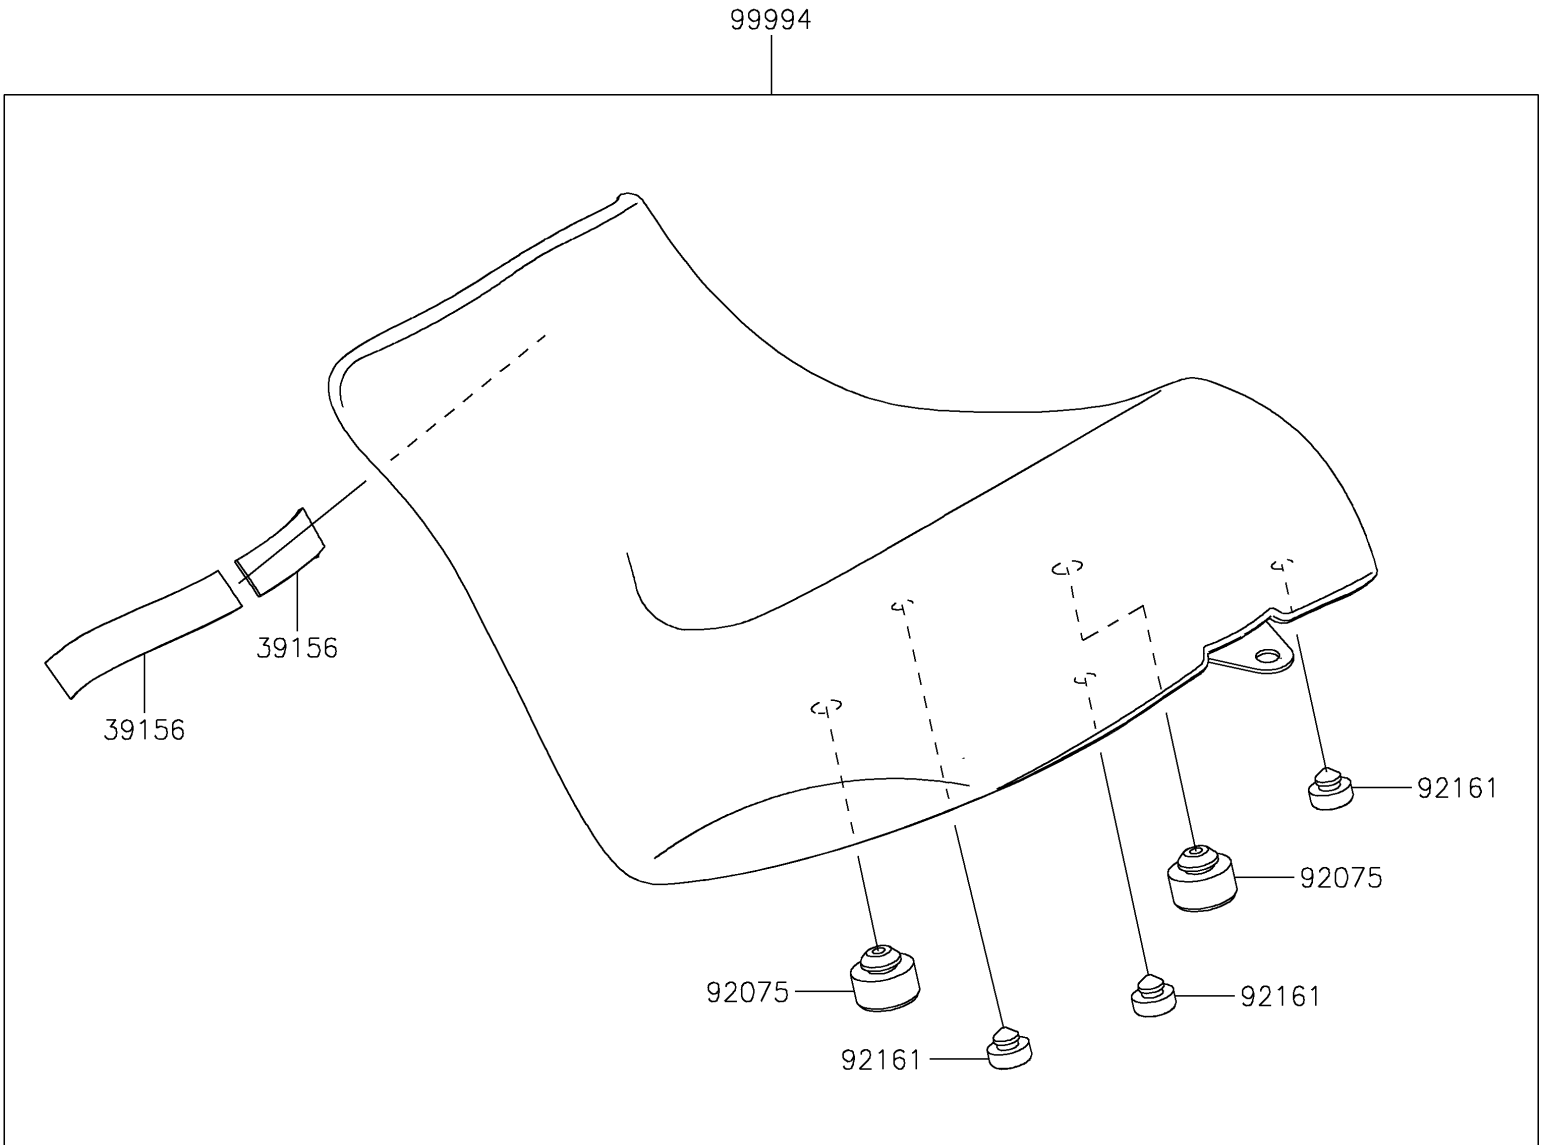

# 2022 VULCAN® S PARTS DIAGRAM

Accessory(Reduced Reach Seat)

F2910E

## 2022 VULCAN® S PARTS LIST

Accessory(Reduced Reach Seat)

ITEM NAME	PART NUMBER	QUANTITY
PAD,20X100X2 (Ref # 39156)	39156-1934	2
DAMPER (Ref # 92075)	92075-015	2
DAMPER,10X20X8 (Ref # 92161)	92161-0855	3
KIT-ACC,REDUCED REACH SEAT,FR (Ref # 99994)	99994-1559	1