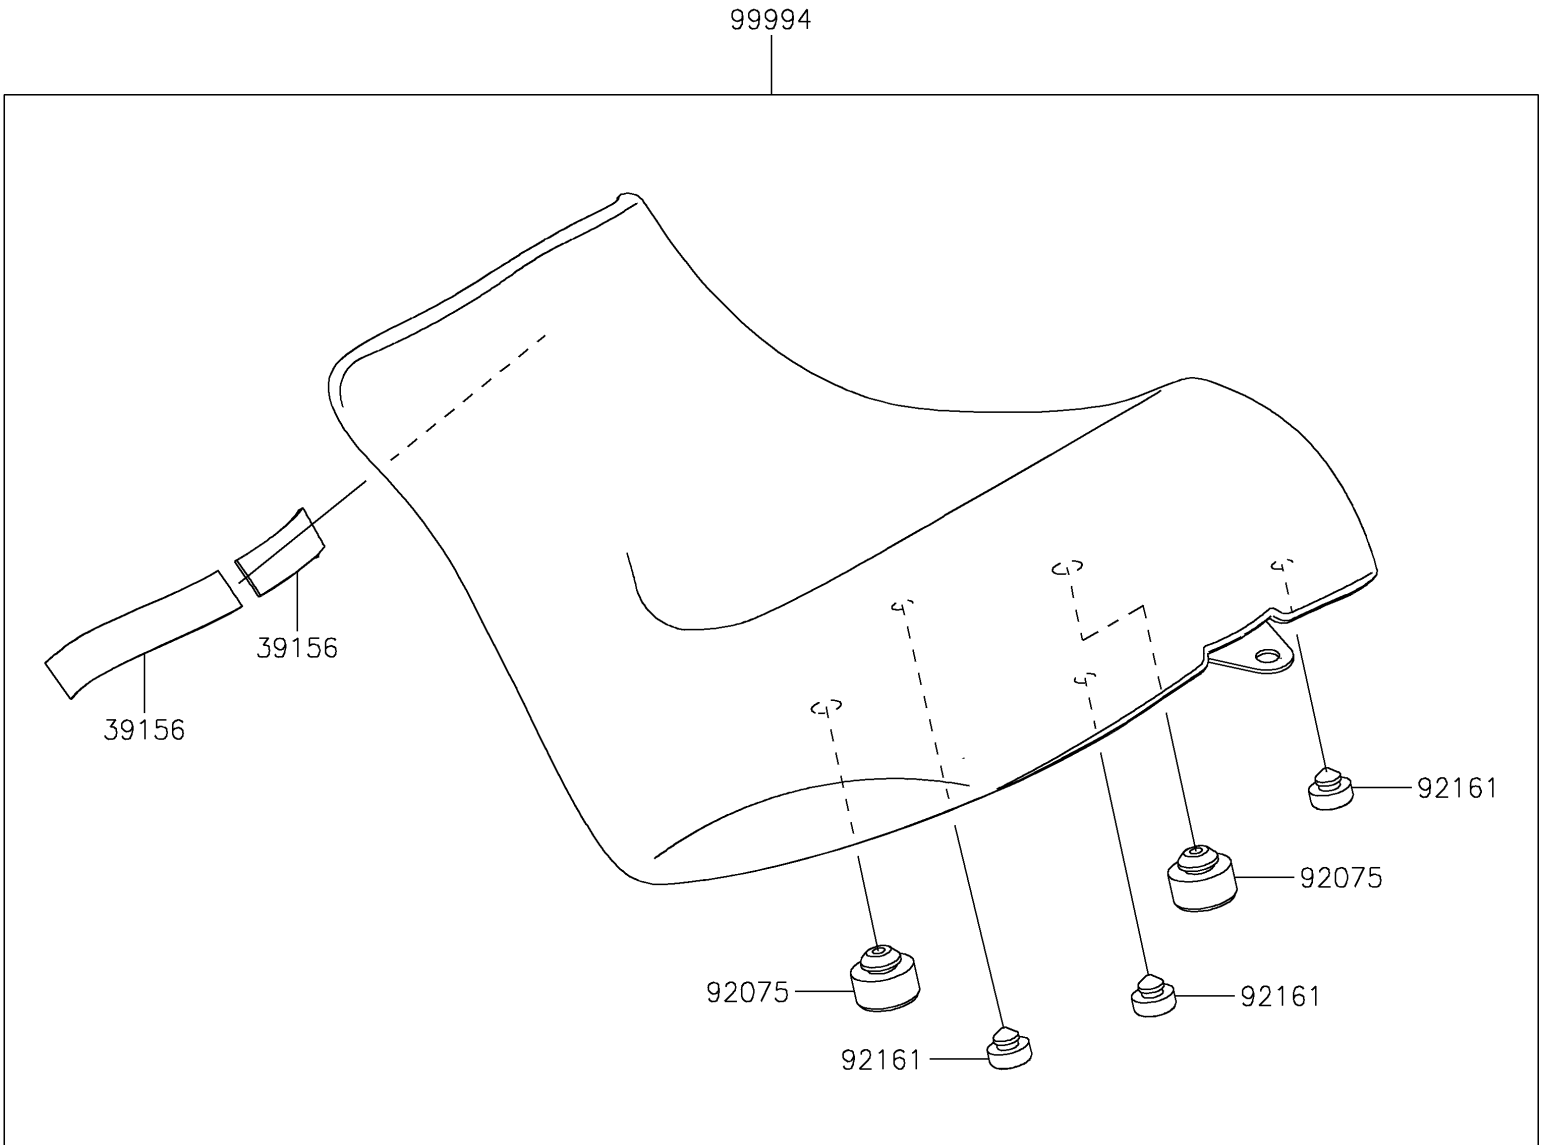

# 2021 VULCAN® S PARTS DIAGRAM

Accessory(Reduced Reach Seat)

F2910E

## 2021 VULCAN® S PARTS LIST

Accessory(Reduced Reach Seat)

ITEM NAME	PART NUMBER	QUANTITY
PAD,20X100X2 (Ref # 39156)	39156-1934	2
DAMPER (Ref # 92075)	92075-015	2
DAMPER,10X20X8 (Ref # 92161)	92161-0855	3
KIT-ACC,REDUCED REACH SEAT,FR (Ref # 99994)	99994-1559	1