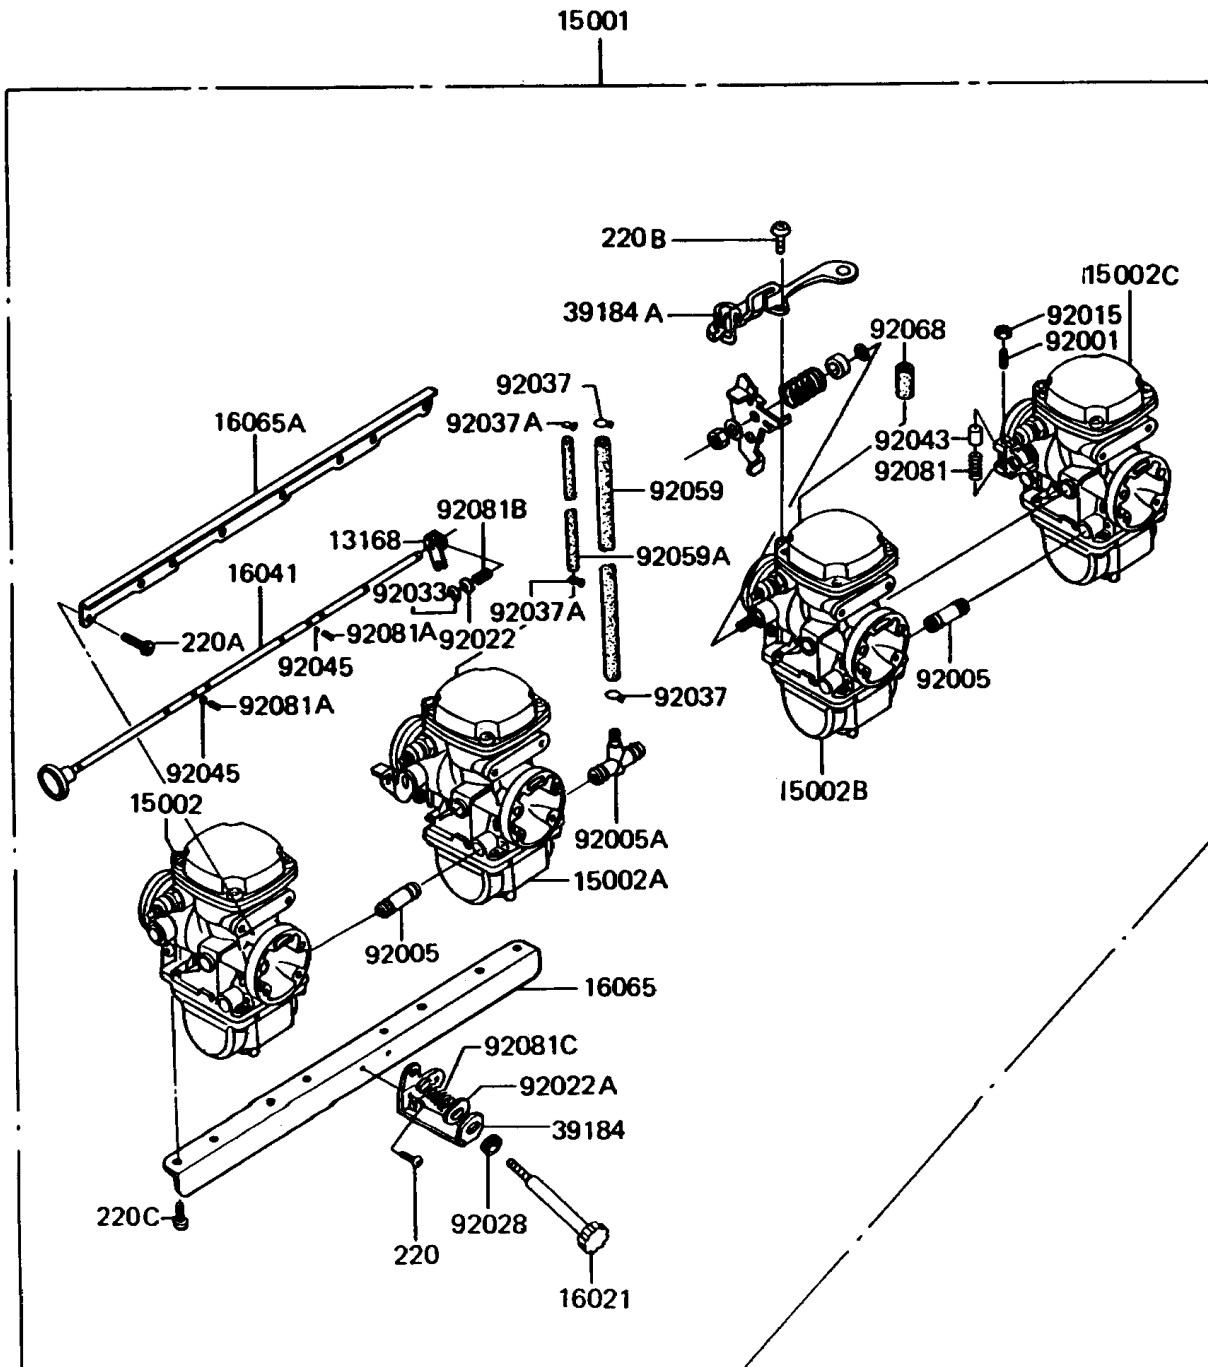

1992 Police 1000 PARTS DIAGRAM

Carburetor

E1611-0109

1992 Police 1000 PARTS LIST

Carburetor

ITEM NAME	PART NUMBER	QUANTITY
LEVER,CHOKE (Ref # 13168)	13168-1091	4
CARBURETOR-ASSY (Ref # 15001)	15001-1929	1
CARBURETOR,LH,OUTSIDE (Ref # 15002)	15002-1258	1
CARBURETOR,LH,INSIDE (Ref # 15002A)	15002-1259	1
CARBURETOR,RH,INSIDE (Ref # 15002B)	15002-1260	1
CARBURETOR,RH,OUTSIDE (Ref # 15002C)	15002-1261	1
SCREW-THROTTLE STOP (Ref # 16021)	16021-1103	1
SHAFT-CARBURETOR,CHOKE (Ref # 16041)	16041-1024	1
HOLDER-CARBURETOR,LWR (Ref # 16065)	16065-1043	1
HOLDER-CARBURETOR,UPP (Ref # 16065A)	16065-1044	1
BRACKET-ASSY,IDLING ADJUSTER (Ref # 39184)	39184-1007	1
BRACKET-ASSY,THROTTLE CABLE (Ref # 39184A)	39184-1013	1
BOLT,ADJUSTING (Ref # 92001)	92001-1447	3
FITTING,FUEL,I-TYPE (Ref # 92005)	92005-1035	2
FITTING,FUEL,T-TYPE (Ref # 92005A)	92005-1036	1
NUT,THROTTLE VALVE ADJUSTING (Ref # 92015)	92015-1119	3
WASHER,SPRING (Ref # 92022)	92022-1255	4
WASHER,THROTTLE STOP SCREW (Ref # 92022A)	92022-1491	1
BUSHING,IDLING ADJUSTER (Ref # 92028)	92028-1266	1
RING-SNAP,E-TYPE (Ref # 92033)	92033-1066	4
CLAMP,TUBE (Ref # 92037)	92037-1184	2
CLAMP,BREATHER TUBE (Ref # 92037A)	92037-174	2
PIN,THROTTLE VALVE ADJUST (Ref # 92043)	92043-1079	3
BALL-STEEL,1/8" (Ref # 92045)	92045-1044	2
TUBE,7.5X12.5X250 (Ref # 92059)	92059-1187	1
TUBE,5X9X150 (Ref # 92059A)	92059-1188	1
PLUG,12X25 (Ref # 92068)	92068-006	1
SPRING,THROTTLE VALVE ADJUST (Ref # 92081)	92081-1259	3
SPRING,SHAFT STOP (Ref # 92081A)	92081-1260	2

1992 Police 1000 PARTS LIST

Carburetor

ITEM NAME	PART NUMBER	QUANTITY
SPRING,CHOKE SHAFT (Ref # 92081B)	92081-1364	4
SPRING,THROTTLE STOP SCREW (Ref # 92081C)	92081-1377	1
SCREW-PAN-CROS,5X8 (Ref # 220)	220B0508	1
SCREW-PAN-CROS (Ref # 220A)	220B0510	8
SCREW-PAN-CROS (Ref # 220B)	220B0512	2
SCREW-PAN-CROS,6X14 (Ref # 220C)	220B0614	8