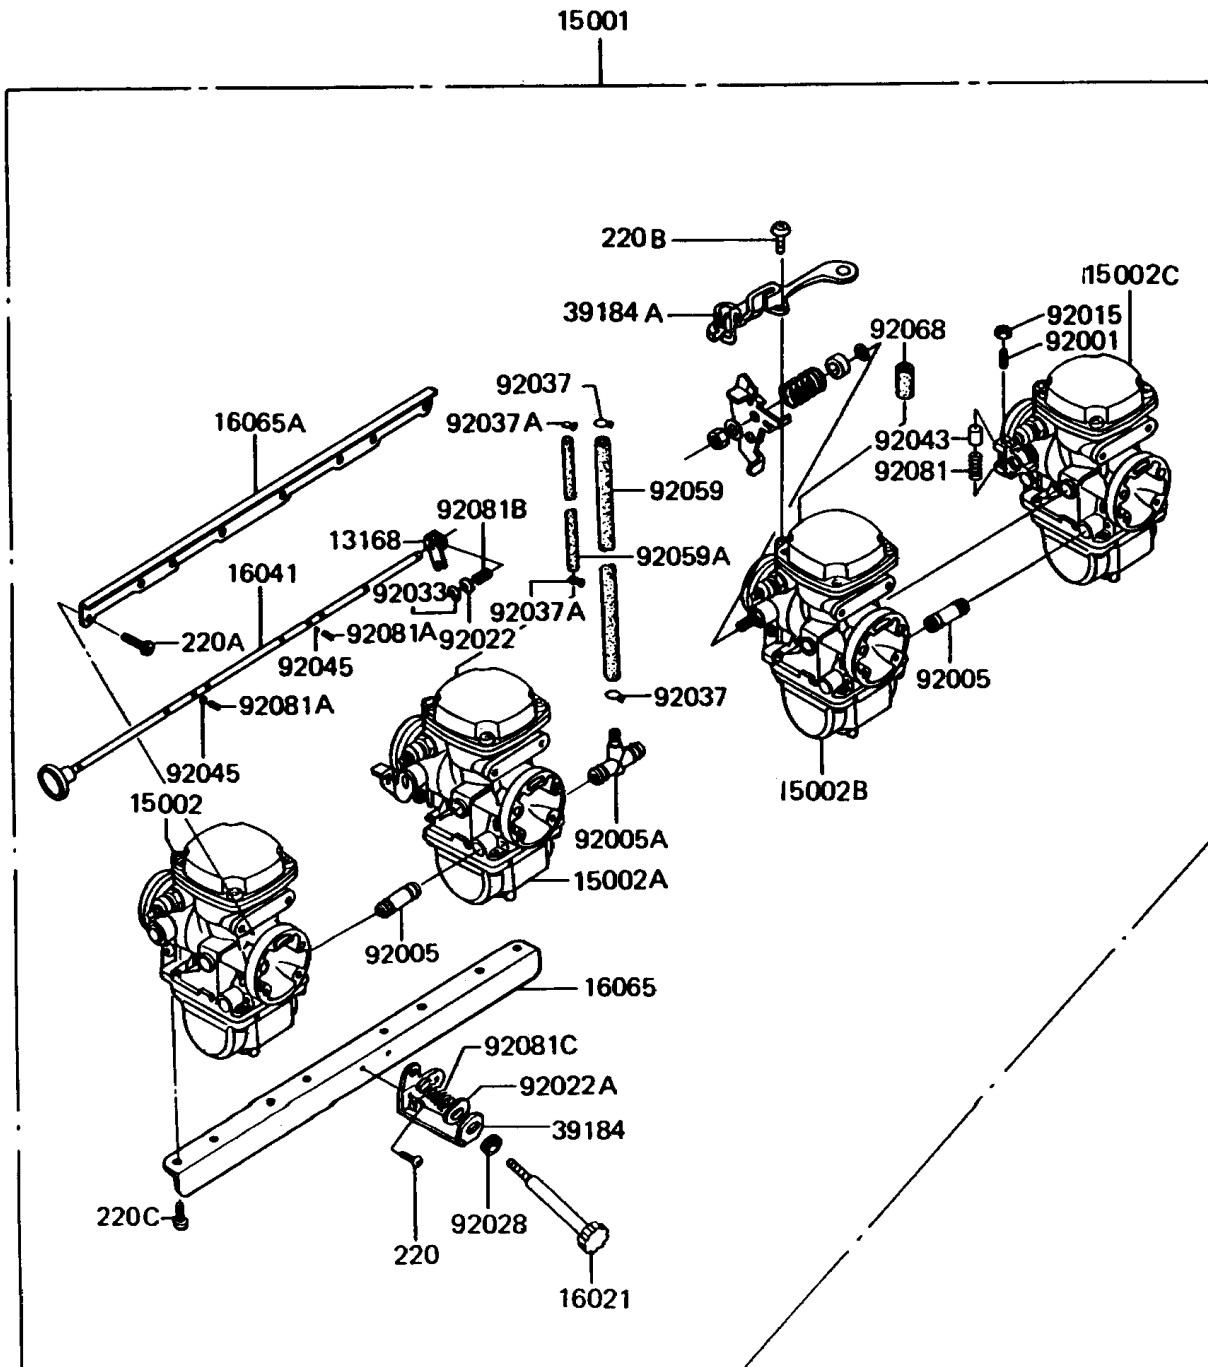

# 1993 Police 1000 PARTS DIAGRAM

Carburetor

E1611-0109

# 1993 Police 1000 PARTS LIST

## Carburetor

ITEM NAME	PART NUMBER	QUANTITY
LEVER,CHOKE (Ref # 13168)	13168-1091	4
CARBURETOR-ASSY (Ref # 15001)	15001-1929	1
CARBURETOR,LH,OUTSIDE (Ref # 15002)	15002-1258	1
CARBURETOR,LH,INSIDE (Ref # 15002A)	15002-1259	1
CARBURETOR,RH,INSIDE (Ref # 15002B)	15002-1260	1
CARBURETOR,RH,OUTSIDE (Ref # 15002C)	15002-1261	1
SCREW-THROTTLE STOP (Ref # 16021)	16021-1103	1
SHAFT-CARBURETOR,CHOKE (Ref # 16041)	16041-1024	1
HOLDER-CARBURETOR,LWR (Ref # 16065)	16065-1043	1
HOLDER-CARBURETOR,UPP (Ref # 16065A)	16065-1044	1
BRACKET-ASSY,IDLING ADJUSTER (Ref # 39184)	39184-1007	1
BRACKET-ASSY,THROTTLE CABLE (Ref # 39184A)	39184-1013	1
BOLT,ADJUSTING (Ref # 92001)	92001-1447	3
FITTING,FUEL,I-TYPE (Ref # 92005)	92005-1035	2
FITTING,FUEL,T-TYPE (Ref # 92005A)	92005-1036	1
NUT,THROTTLE VALVE ADJUSTING (Ref # 92015)	92015-1119	3
WASHER,SPRING (Ref # 92022)	92022-1255	4
WASHER,THROTTLE STOP SCREW (Ref # 92022A)	92022-1491	1
BUSHING,IDLING ADJUSTER (Ref # 92028)	92028-1266	1
RING-SNAP,E-TYPE (Ref # 92033)	92033-1066	4
CLAMP,TUBE (Ref # 92037)	92037-1184	2
CLAMP,BREATHER TUBE (Ref # 92037A)	92037-174	2
PIN,THROTTLE VALVE ADJUST (Ref # 92043)	92043-1079	3
BALL-STEEL,1/8" (Ref # 92045)	92045-1044	2
TUBE,7.5X12.5X250 (Ref # 92059)	92059-1187	1
TUBE,5X9X150 (Ref # 92059A)	92059-1188	1
PLUG,12X25 (Ref # 92068)	92068-006	1
SPRING,THROTTLE VALVE ADJUST (Ref # 92081)	92081-1259	3
SPRING,SHAFT STOP (Ref # 92081A)	92081-1260	2

## Carburetor

ITEM NAME	PART NUMBER	QUANTITY
SPRING,CHOKE SHAFT (Ref # 92081B)	92081-1364	4
SPRING,THROTTLE STOP SCREW (Ref # 92081C)	92081-1377	1
SCREW-PAN-CROS,5X8 (Ref # 220)	220B0508	1
SCREW-PAN-CROS (Ref # 220A)	220B0510	8
SCREW-PAN-CROS (Ref # 220B)	220B0512	2
SCREW-PAN-CROS,6X14 (Ref # 220C)	220B0614	8