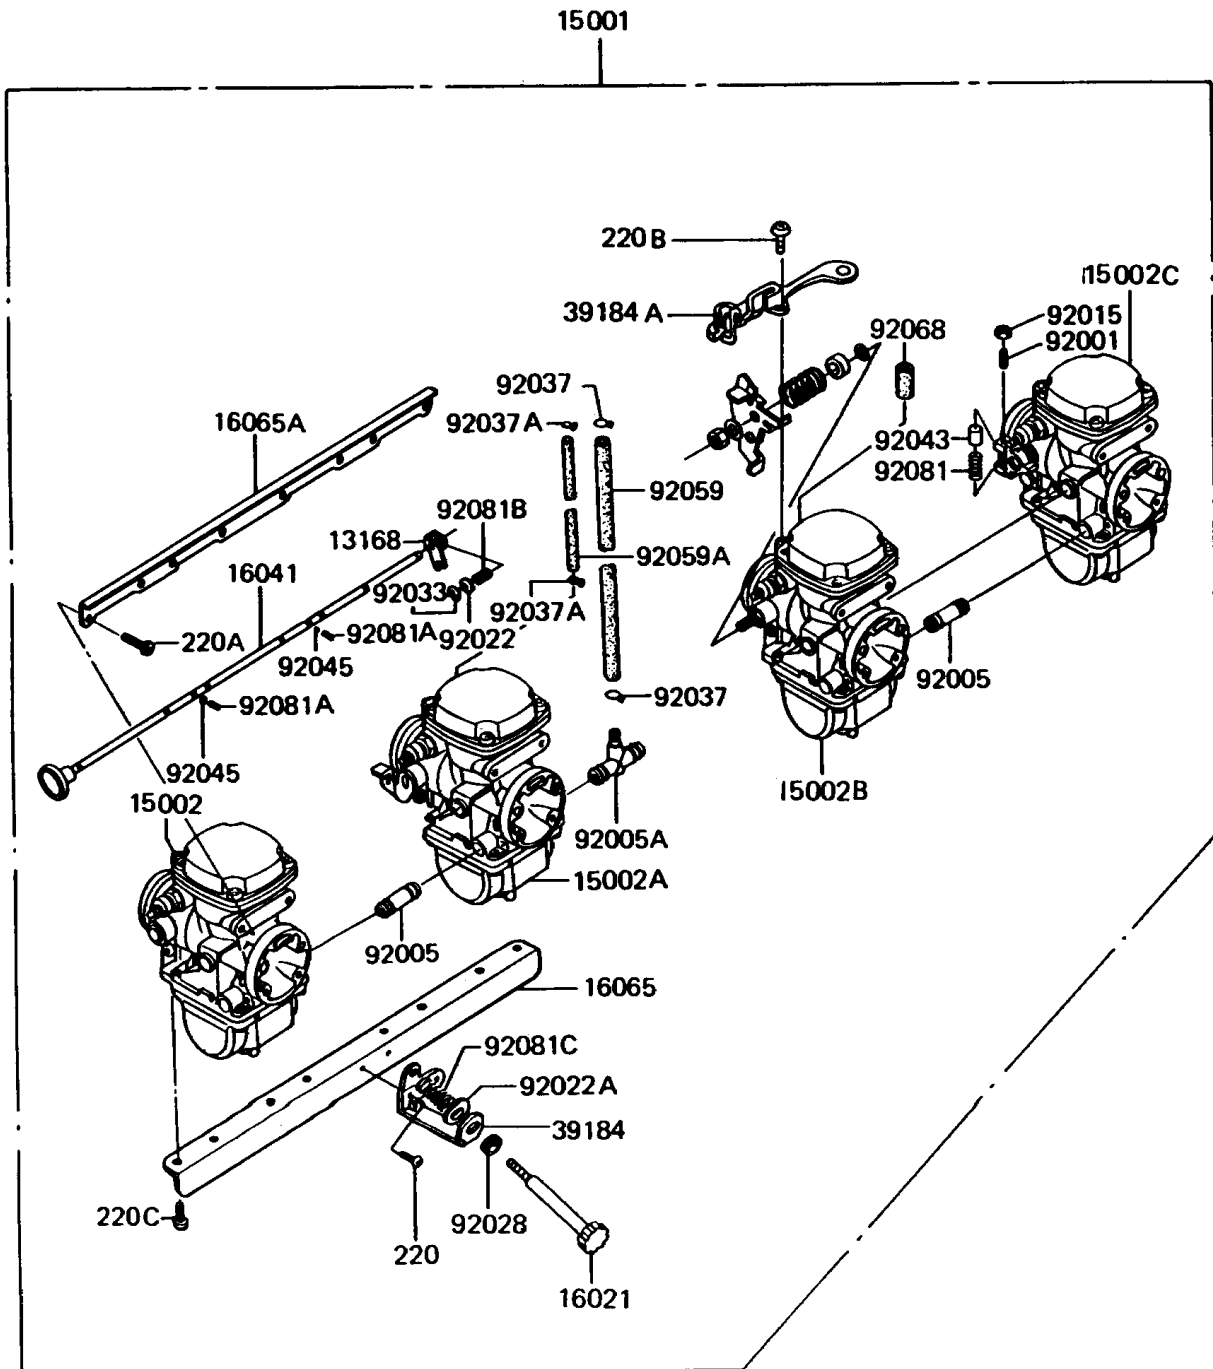

# 1994 Police 1000 PARTS DIAGRAM

Carburetor

E1611-0109

# 1994 Police 1000 PARTS LIST

## Carburetor

ITEM NAME	PART NUMBER	QUANTITY
LEVER,CHOKE (Ref # 13168)	13168-1091	4
CARBURETOR-ASSY (Ref # 15001)	15001-1929	1
CARBURETOR,LH,OUTSIDE (Ref # 15002)	15002-1258	1
CARBURETOR,LH,INSIDE (Ref # 15002A)	15002-1259	1
CARBURETOR,RH,INSIDE (Ref # 15002B)	15002-1260	1
CARBURETOR,RH,OUTSIDE (Ref # 15002C)	15002-1261	1
SCREW-THROTTLE STOP (Ref # 16021)	16021-1103	1
SHAFT-CARBURETOR,CHOKE (Ref # 16041)	16041-1024	1
HOLDER-CARBURETOR,LWR (Ref # 16065)	16065-1043	1
HOLDER-CARBURETOR,UPP (Ref # 16065A)	16065-1044	1
BRACKET-ASSY,IDLING ADJUSTER (Ref # 39184)	39184-1007	1
BRACKET-ASSY,THROTTLE CABLE (Ref # 39184A)	39184-1013	1
BOLT,ADJUSTING (Ref # 92001)	92001-1447	3
FITTING,FUEL,I-TYPE (Ref # 92005)	92005-1035	2
FITTING,FUEL,T-TYPE (Ref # 92005A)	92005-1036	1
NUT,THROTTLE VALVE ADJUSTING (Ref # 92015)	92015-1119	3
WASHER,SPRING (Ref # 92022)	92022-1255	4
WASHER,THROTTLE STOP SCREW (Ref # 92022A)	92022-1491	1
BUSHING,IDLING ADJUSTER (Ref # 92028)	92028-1266	1
RING-SNAP,E-TYPE (Ref # 92033)	92033-1066	4
CLAMP,TUBE (Ref # 92037)	92037-1184	2
CLAMP,BREATHER TUBE (Ref # 92037A)	92037-174	2
PIN,THROTTLE VALVE ADJUST (Ref # 92043)	92043-1079	3
BALL-STEEL,1/8" (Ref # 92045)	92045-1044	2
TUBE,7.5X12.5X250 (Ref # 92059)	92059-1187	1
TUBE,5X9X150 (Ref # 92059A)	92059-1188	1
PLUG,12X25 (Ref # 92068)	92068-006	1
SPRING,THROTTLE VALVE ADJUST (Ref # 92081)	92081-1259	3
SPRING,SHAFT STOP (Ref # 92081A)	92081-1260	2

## Carburetor

ITEM NAME	PART NUMBER	QUANTITY
SPRING,CHOKE SHAFT (Ref # 92081B)	92081-1364	4
SPRING,THROTTLE STOP SCREW (Ref # 92081C)	92081-1377	1
SCREW-PAN-CROS,5X8 (Ref # 220)	220B0508	1
SCREW-PAN-CROS (Ref # 220A)	220B0510	8
SCREW-PAN-CROS (Ref # 220B)	220B0512	2
SCREW-PAN-CROS,6X14 (Ref # 220C)	220B0614	8