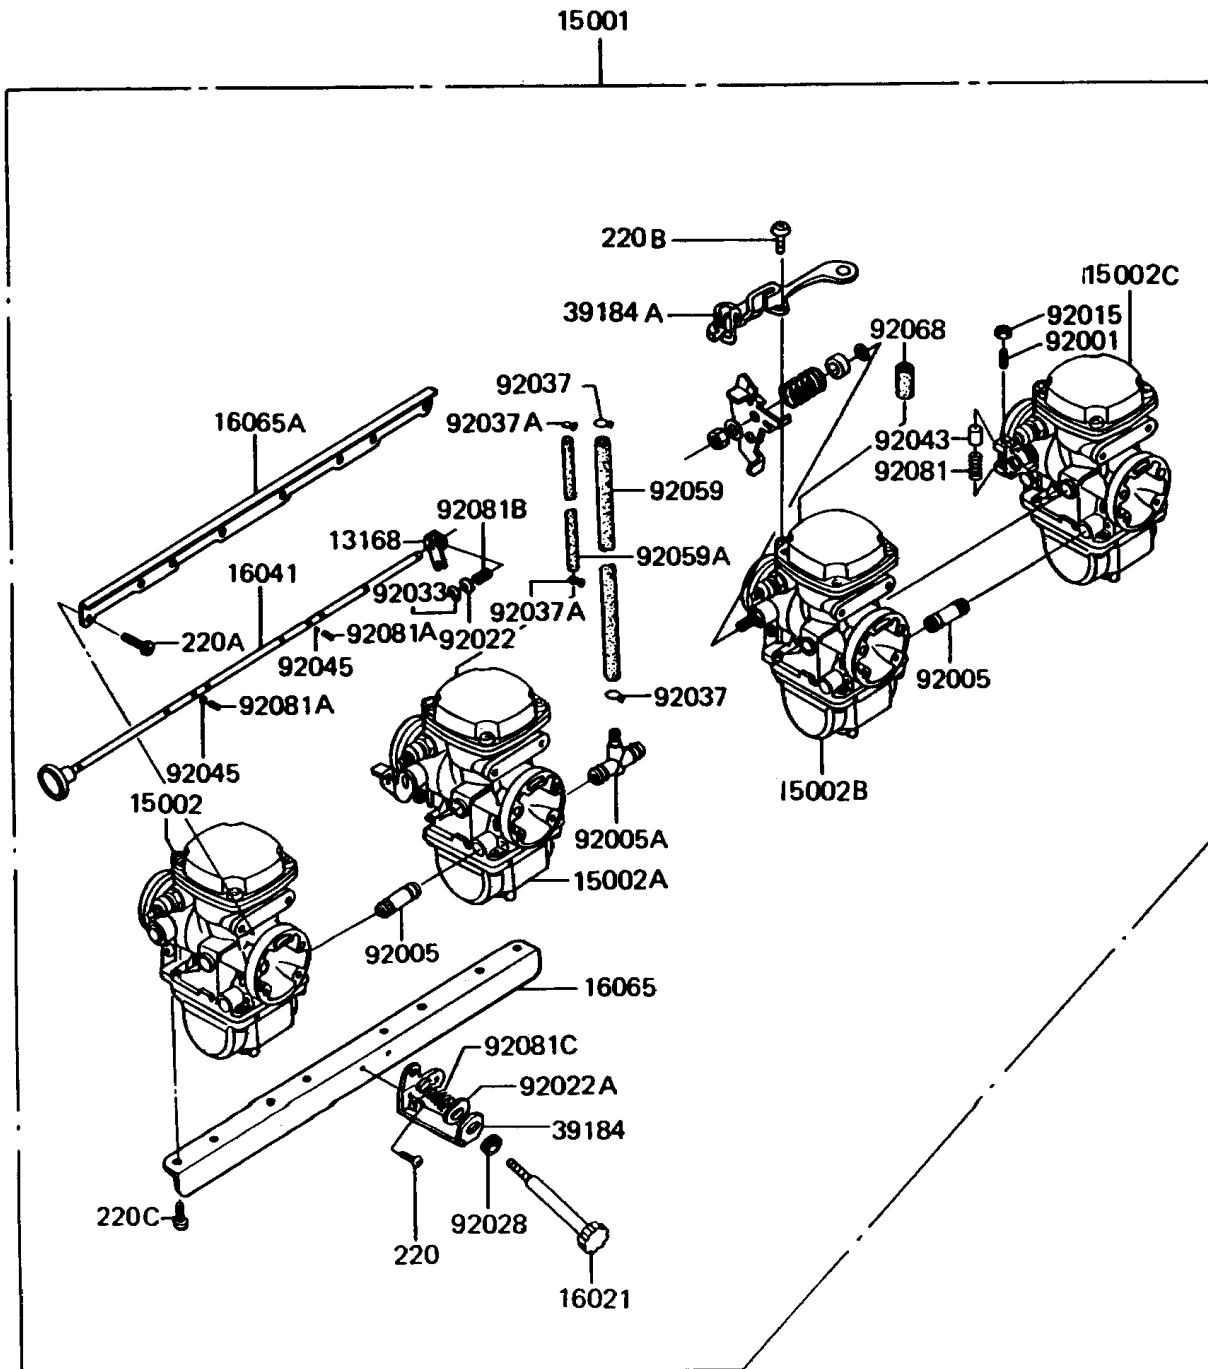

1995 Police 1000 PARTS DIAGRAM

Carburetor

E1611-0109

1995 Police 1000 PARTS LIST

Carburetor

ITEM NAME	PART NUMBER	QUANTITY
LEVER,CHOKE (Ref # 13168)	13168-1091	4
CARBURETOR-ASSY (Ref # 15001)	15001-1929	1
CARBURETOR,LH,OUTSIDE (Ref # 15002)	15002-1258	1
CARBURETOR,LH,INSIDE (Ref # 15002A)	15002-1259	1
CARBURETOR,RH,INSIDE (Ref # 15002B)	15002-1260	1
CARBURETOR,RH,OUTSIDE (Ref # 15002C)	15002-1261	1
SCREW-THROTTLE STOP (Ref # 16021)	16021-1103	1
SHAFT-CARBURETOR,CHOKE (Ref # 16041)	16041-1024	1
HOLDER-CARBURETOR,LWR (Ref # 16065)	16065-1043	1
HOLDER-CARBURETOR,UPP (Ref # 16065A)	16065-1044	1
BRACKET-ASSY,IDLING ADJUSTER (Ref # 39184)	39184-1007	1
BRACKET-ASSY,THROTTLE CABLE (Ref # 39184A)	39184-1013	1
BOLT,ADJUSTING (Ref # 92001)	92001-1447	3
FITTING,FUEL,I-TYPE (Ref # 92005)	92005-1035	2
FITTING,FUEL,T-TYPE (Ref # 92005A)	92005-1036	1
NUT,THROTTLE VALVE ADJUSTING (Ref # 92015)	92015-1119	3
WASHER,SPRING (Ref # 92022)	92022-1255	4
WASHER,THROTTLE STOP SCREW (Ref # 92022A)	92022-1491	1
BUSHING,IDLING ADJUSTER (Ref # 92028)	92028-1266	1
RING-SNAP,E-TYPE (Ref # 92033)	92033-1066	4
CLAMP,TUBE (Ref # 92037)	92037-1184	2
CLAMP,BREATHER TUBE (Ref # 92037A)	92037-174	2
PIN,THROTTLE VALVE ADJUST (Ref # 92043)	92043-1079	3
BALL-STEEL,1/8" (Ref # 92045)	92045-1044	2
TUBE,7.5X12.5X250 (Ref # 92059)	92059-1187	1
TUBE,5X9X150 (Ref # 92059A)	92059-1188	1
PLUG,12X25 (Ref # 92068)	92068-006	1
SPRING,THROTTLE VALVE ADJUST (Ref # 92081)	92081-1259	3
SPRING,SHAFT STOP (Ref # 92081A)	92081-1260	2

1995 Police 1000 PARTS LIST

Carburetor

ITEM NAME	PART NUMBER	QUANTITY
SPRING,CHOKE SHAFT (Ref # 92081B)	92081-1364	4
SPRING,THROTTLE STOP SCREW (Ref # 92081C)	92081-1377	1
SCREW-PAN-CROS,5X8 (Ref # 220)	220B0508	1
SCREW-PAN-CROS (Ref # 220A)	220B0510	8
SCREW-PAN-CROS (Ref # 220B)	220B0512	2
SCREW-PAN-CROS,6X14 (Ref # 220C)	220B0614	8