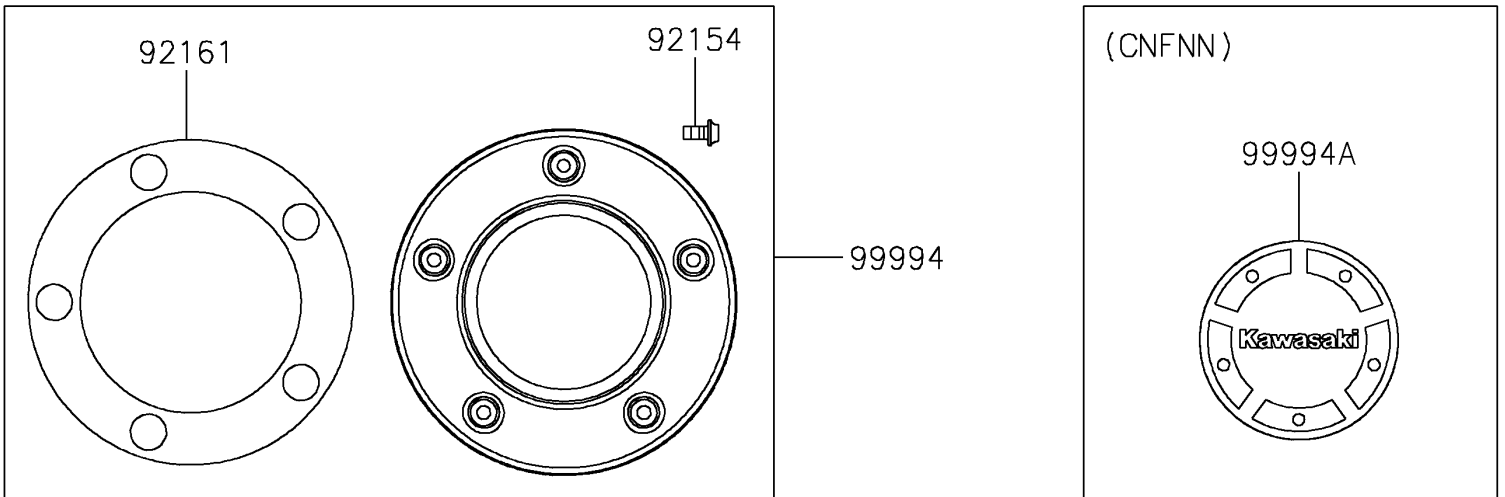

2021 VULCAN® S PARTS DIAGRAM

Accessory(Decals)

F2910G

2021 VULCAN® S PARTS LIST

Accessory(Decals)

ITEM NAME	PART NUMBER	QUANTITY
BOLT,SOCKET,5X10 (Ref # 92154)	92154-1691	5
DAMPER (Ref # 92161)	92161-1767	1
KIT-ACCESSORY,MARK,PLATING (Ref # 99994)	99994-0580	1
KIT-ACCESSORY,MARK,KAWASAKI (Ref # 99994A)	99994-0600	1