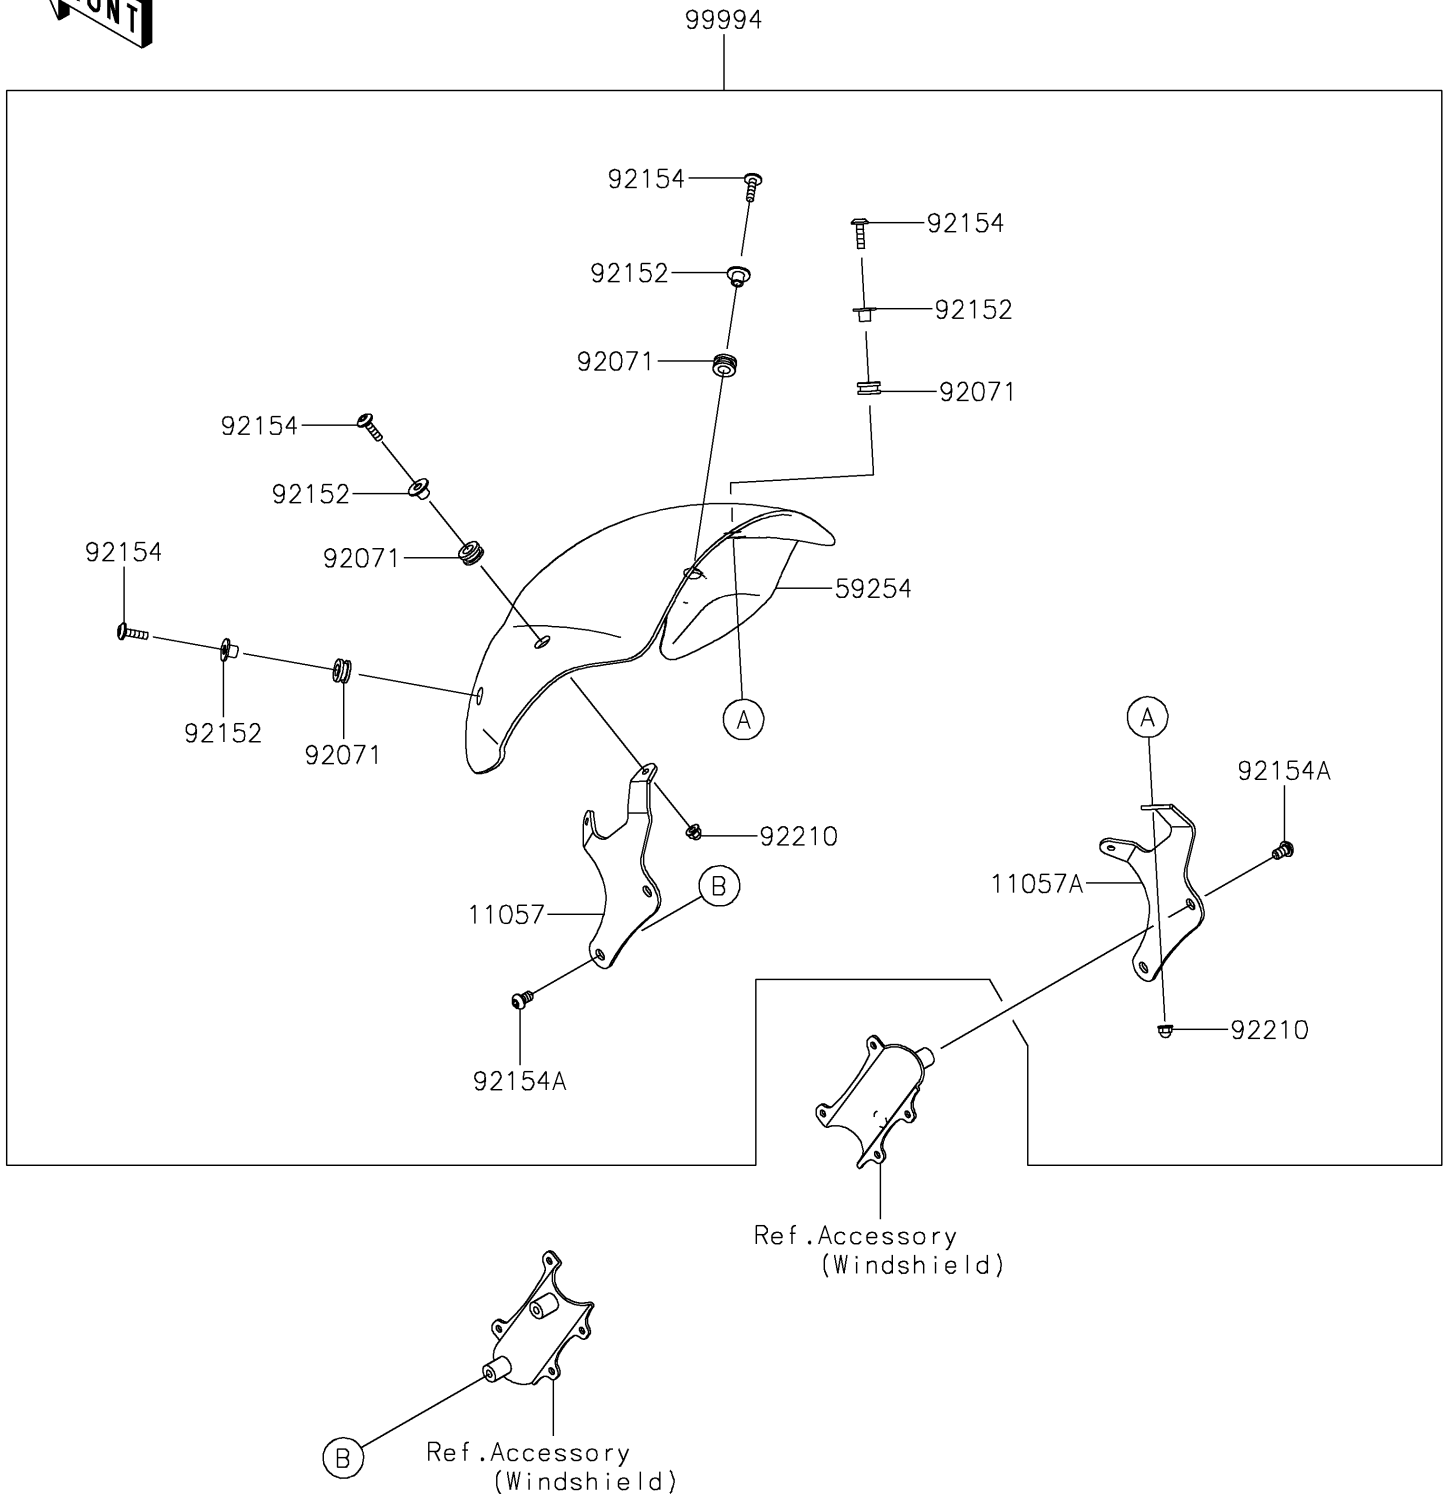

2022 VULCAN® S PARTS DIAGRAM

Accessory(Cafe Deflector)

F2910M

2022 VULCAN® S PARTS LIST

Accessory(Cafe Deflector)

ITEM NAME	PART NUMBER	QUANTITY
BRACKET,LH (Ref # 11057)	11057-0220	1
BRACKET,RH (Ref # 11057A)	11057-0221	1
DEFLECTOR (Ref # 59254)	59254-0005	1
GROMMET,10X20X10 (Ref # 92071)	92071-0759	4
COLLAR,6.8X10X11.1 (Ref # 92152)	92152-2251	4
BOLT,SOCKET,6X22 (Ref # 92154)	92154-0787	4
BOLT,SOCKET,8X14 (Ref # 92154A)	92154-1032	4
NUT,CAP,6MM (Ref # 92210)	92210-0322	4
KIT-ACC,CAFE DEFLECTOR W/O KQR (Ref # 99994)	99994-0826	1