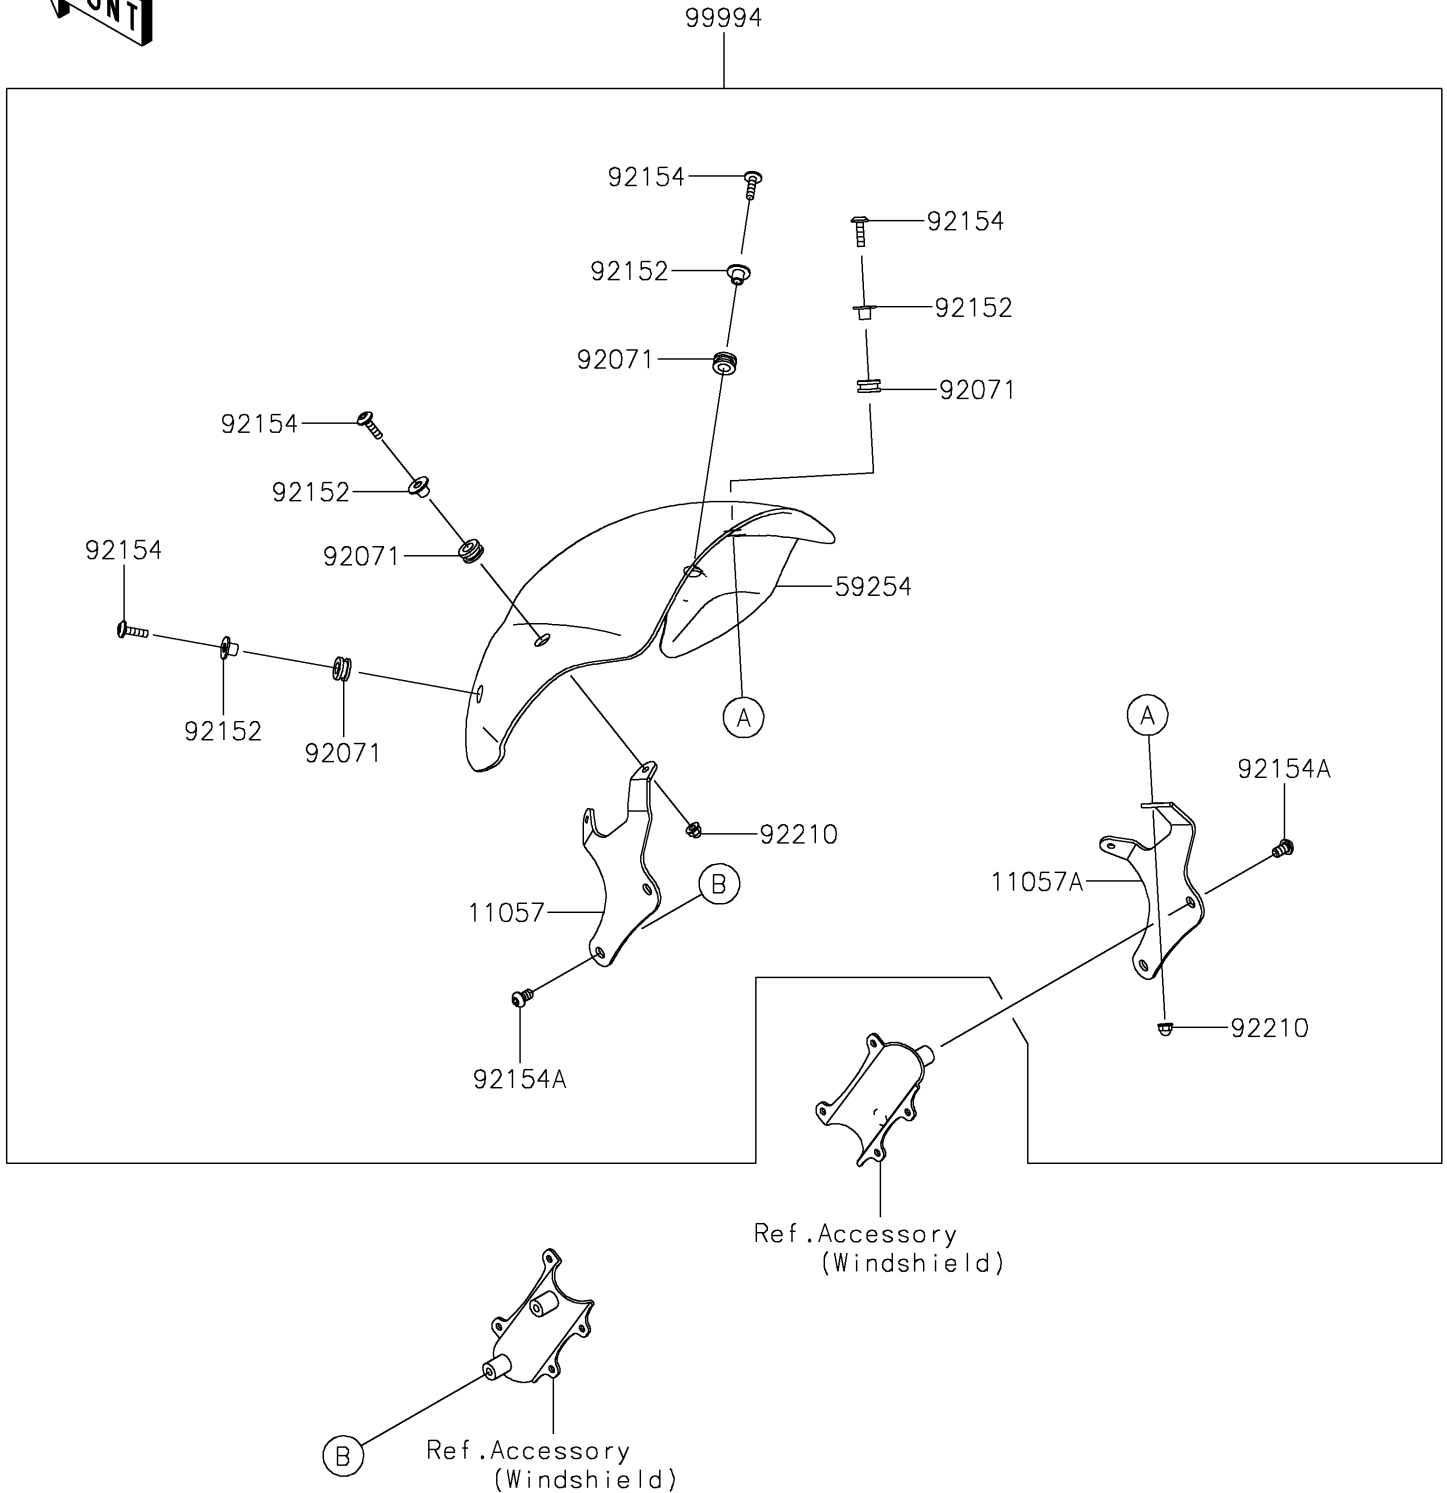

2021 VULCAN® S PARTS DIAGRAM

Accessory(Cafe Deflector)

F2910M

2021 VULCAN[®] S PARTS LIST

Accessory(Cafe Deflector)

| ITEM NAME | PART NUMBER | QUANTITY |
|--|-------------|----------|
| BRACKET,LH (Ref # 11057) | 11057-0220 | 1 |
| BRACKET,RH (Ref # 11057A) | 11057-0221 | 1 |
| DEFLECTOR (Ref # 59254) | 59254-0005 | 1 |
| GROMMET,10X20X10 (Ref # 92071) | 92071-0759 | 4 |
| COLLAR,6.8X10X11.1 (Ref # 92152) | 92152-2251 | 4 |
| BOLT,SOCKET,6X22 (Ref # 92154) | 92154-0787 | 4 |
| BOLT,SOCKET,8X14 (Ref # 92154A) | 92154-1032 | 4 |
| NUT,CAP,6MM (Ref # 92210) | 92210-0322 | 4 |
| KIT-ACC,CAFE DEFLECTOR W/O KQR (Ref # 99994) | 99994-0826 | 1 |