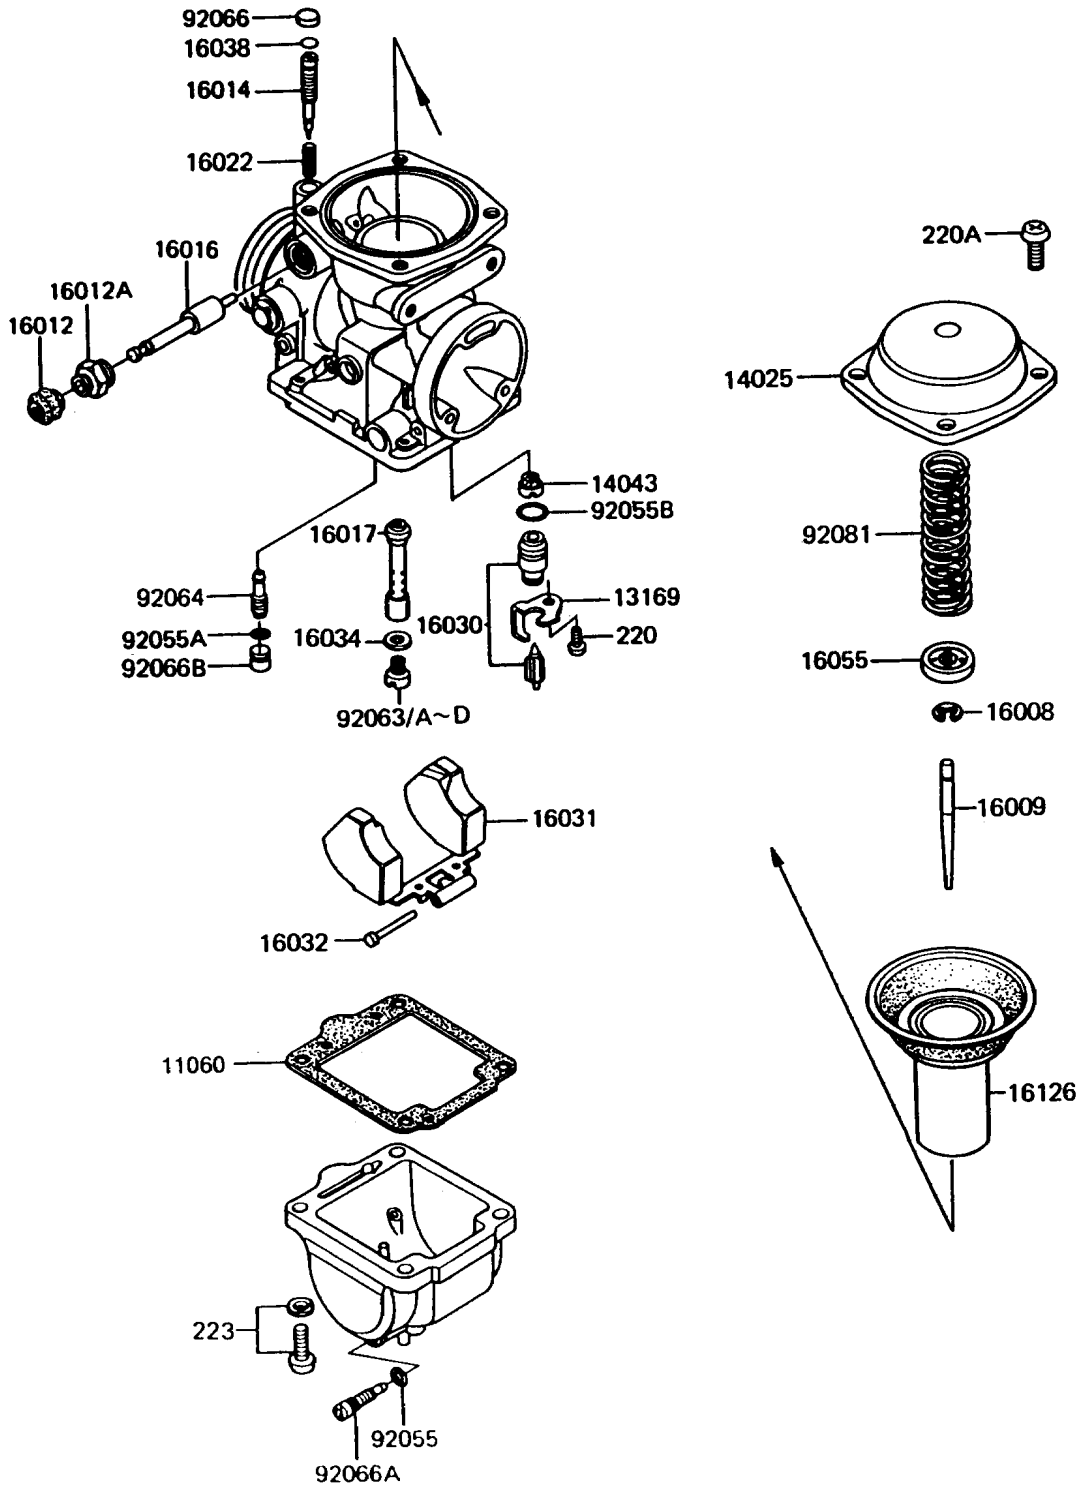

# 1992 Police 1000 PARTS DIAGRAM

Carburetor Parts

E1612-0059

# 1992 Police 1000 PARTS LIST

## Carburetor Parts

ITEM NAME	PART NUMBER	QUANTITY
GASKET (Ref # 11060)	11060-1607	4
PLATE,FLOAT VALVE (Ref # 13169)	13169-1482	4
TOP-CHAMBER,MIXING (Ref # 14025)	14025-1395	4
FILTER,FLOAT VALVE (Ref # 14043)	14043-1010	4
CLAMP,E-TYPE (Ref # 16008)	16008-014	4
NEEDLE-JET,5GN45 (Ref # 16009)	16009-1285	4
CAP-STARTER PLUNGER,RUBBER (Ref # 16012)	16012-1010	4
CAP-STARTER PLUNGER (Ref # 16012A)	16012-1011	4
SCREW-PILOT AIR (Ref # 16014)	16014-1014	4
PLUNGER (Ref # 16016)	16016-1019	4
JET-NEEDLE,#AY-1 (Ref # 16017)	16017-1086	4
SPRING,PILOT SCREW (Ref # 16022)	16022-016	4
VALVE-FLOAT,2.5 (Ref # 16030)	16030-1016	4
FLOAT (Ref # 16031)	16031-1013	4
PIN,FLOAT (Ref # 16032)	16032-008	4
WASHER,MAIN JET (Ref # 16034)	16034-001	4
GASKET,"O"RING (Ref # 16038)	16038-022	4
PLATE,NEEDLE (Ref # 16055)	16055-010	4
VALVE,DIAPHRAGM (Ref # 16126)	16126-1149	4
RING-O (Ref # 92055)	92055-044	4
RING-O,CHECK VALVE (Ref # 92055A)	92055-1059	4
RING-O (Ref # 92055B)	92055-1105	4
JET-MAIN,#A127.5 (Ref # 92063)	92063-1100	4
JET-MAIN,#A122.5 (Ref # 92063A)	92063-1101	4
JET-MAIN,#A125 (Ref # 92063B)	92063-1102	4
JET-MAIN,#A130 (Ref # 92063C)	92063-1103	4
JET-MAIN,#A132.5 (Ref # 92063D)	92063-1104	4
JET-PILOT,#A37.5 (Ref # 92064)	92064-1036	4
PLUG,PILOT AIR SCREW,6.9X2 (Ref # 92066)	92066-1051	4

## Carburetor Parts

ITEM NAME	PART NUMBER	QUANTITY
PLUG,DRAIN (Ref # 92066A)	92066-1064	4
PLUG,PILOT JET (Ref # 92066B)	92066-1087	4
SPRING,DIAPHRAGM VALVE (Ref # 92081)	92081-1363	4
SCREW-PAN-CROS,4X6 (Ref # 220)	220B0406	4
SCREW-PAN-CROS,5X8 (Ref # 220A)	220B0508	14
SCREW-PAN-WS-CROS (Ref # 223)	223B0516	16