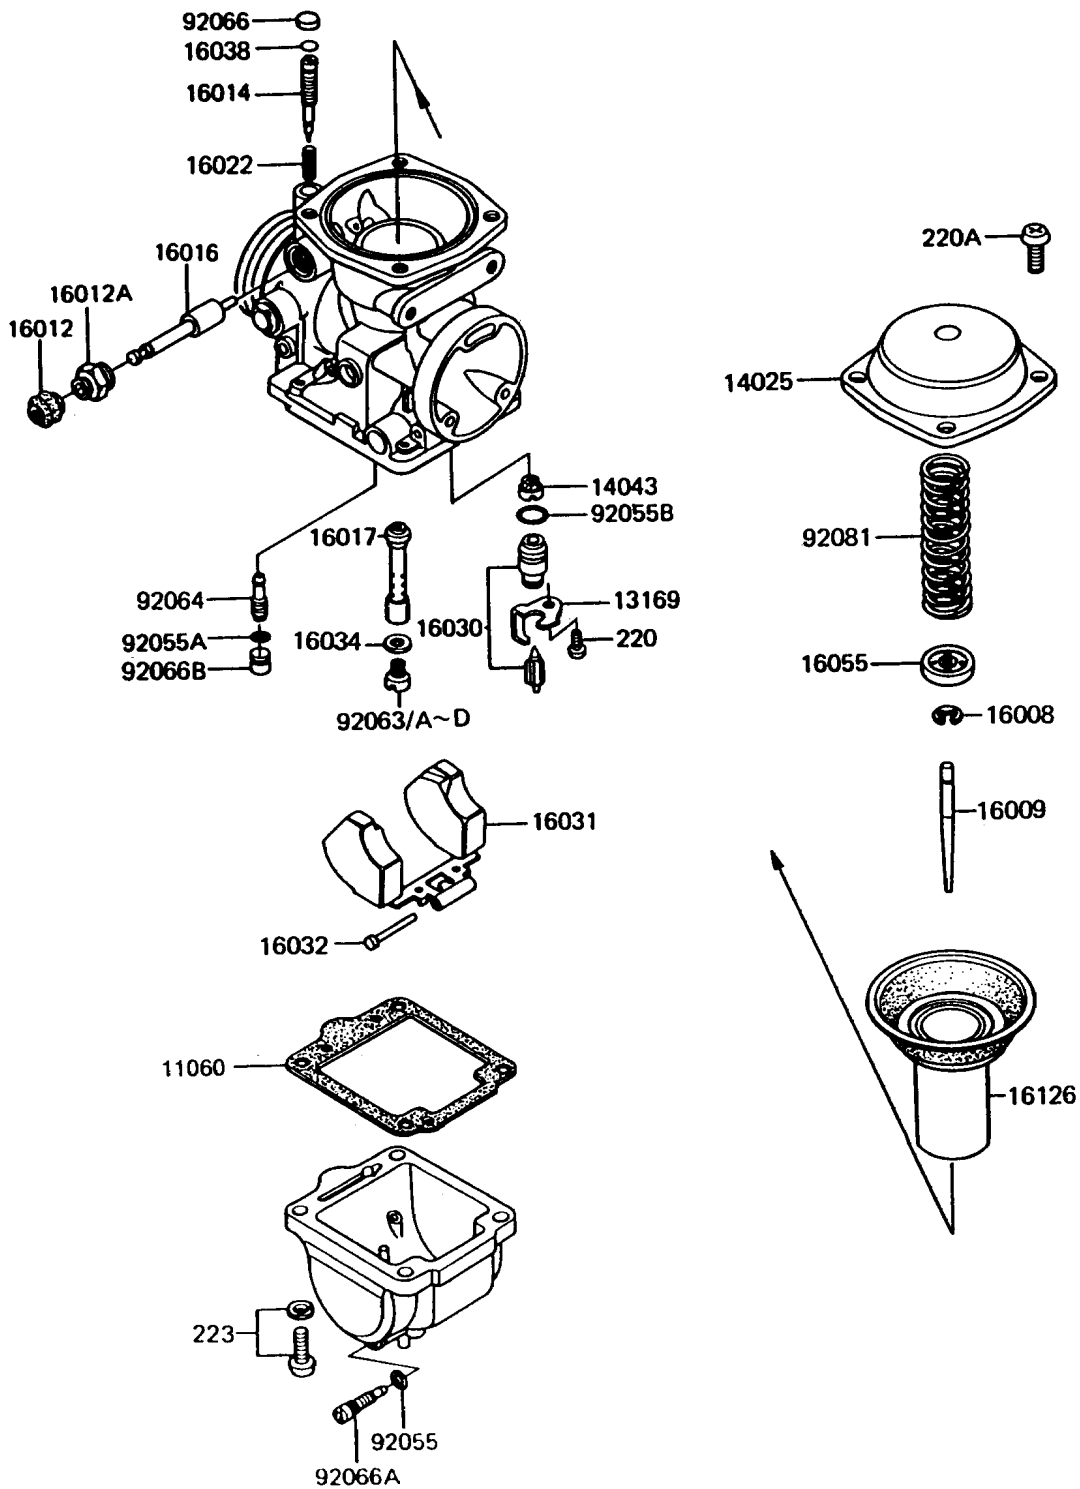

1993 Police 1000 PARTS DIAGRAM

Carburetor Parts

E1612-0059

1993 Police 1000 PARTS LIST

Carburetor Parts

ITEM NAME	PART NUMBER	QUANTITY
GASKET (Ref # 11060)	11060-1607	4
PLATE,FLOAT VALVE (Ref # 13169)	13169-1482	4
TOP-CHAMBER,MIXING (Ref # 14025)	14025-1395	4
FILTER,FLOAT VALVE (Ref # 14043)	14043-1010	4
CLAMP,E-TYPE (Ref # 16008)	16008-014	4
NEEDLE-JET,5GN45 (Ref # 16009)	16009-1285	4
CAP-STARTER PLUNGER,RUBBER (Ref # 16012)	16012-1010	4
CAP-STARTER PLUNGER (Ref # 16012A)	16012-1011	4
SCREW-PILOT AIR (Ref # 16014)	16014-1014	4
PLUNGER (Ref # 16016)	16016-1019	4
JET-NEEDLE,#AY-1 (Ref # 16017)	16017-1086	4
SPRING,PILOT SCREW (Ref # 16022)	16022-016	4
VALVE-FLOAT,2.5 (Ref # 16030)	16030-1016	4
FLOAT (Ref # 16031)	16031-1013	4
PIN,FLOAT (Ref # 16032)	16032-008	4
WASHER,MAIN JET (Ref # 16034)	16034-001	4
GASKET,"O"RING (Ref # 16038)	16038-022	4
PLATE,NEEDLE (Ref # 16055)	16055-010	4
VALVE,DIAPHRAGM (Ref # 16126)	16126-1149	4
RING-O (Ref # 92055)	92055-044	4
RING-O,CHECK VALVE (Ref # 92055A)	92055-1059	4
RING-O (Ref # 92055B)	92055-1105	4
JET-MAIN,#A127.5 (Ref # 92063)	92063-1100	4
JET-MAIN,#A122.5 (Ref # 92063A)	92063-1101	4
JET-MAIN,#A125 (Ref # 92063B)	92063-1102	4
JET-MAIN,#A130 (Ref # 92063C)	92063-1103	4
JET-MAIN,#A132.5 (Ref # 92063D)	92063-1104	4
JET-PILOT,#A37.5 (Ref # 92064)	92064-1036	4
PLUG,PILOT AIR SCREW,6.9X2 (Ref # 92066)	92066-1051	4

1993 Police 1000 PARTS LIST

Carburetor Parts

ITEM NAME	PART NUMBER	QUANTITY
PLUG,DRAIN (Ref # 92066A)	92066-1064	4
PLUG,PILOT JET (Ref # 92066B)	92066-1087	4
SPRING,DIAPHRAGM VALVE (Ref # 92081)	92081-1363	4
SCREW-PAN-CROS,4X6 (Ref # 220)	220B0406	4
SCREW-PAN-CROS,5X8 (Ref # 220A)	220B0508	14
SCREW-PAN-WS-CROS (Ref # 223)	223B0516	16