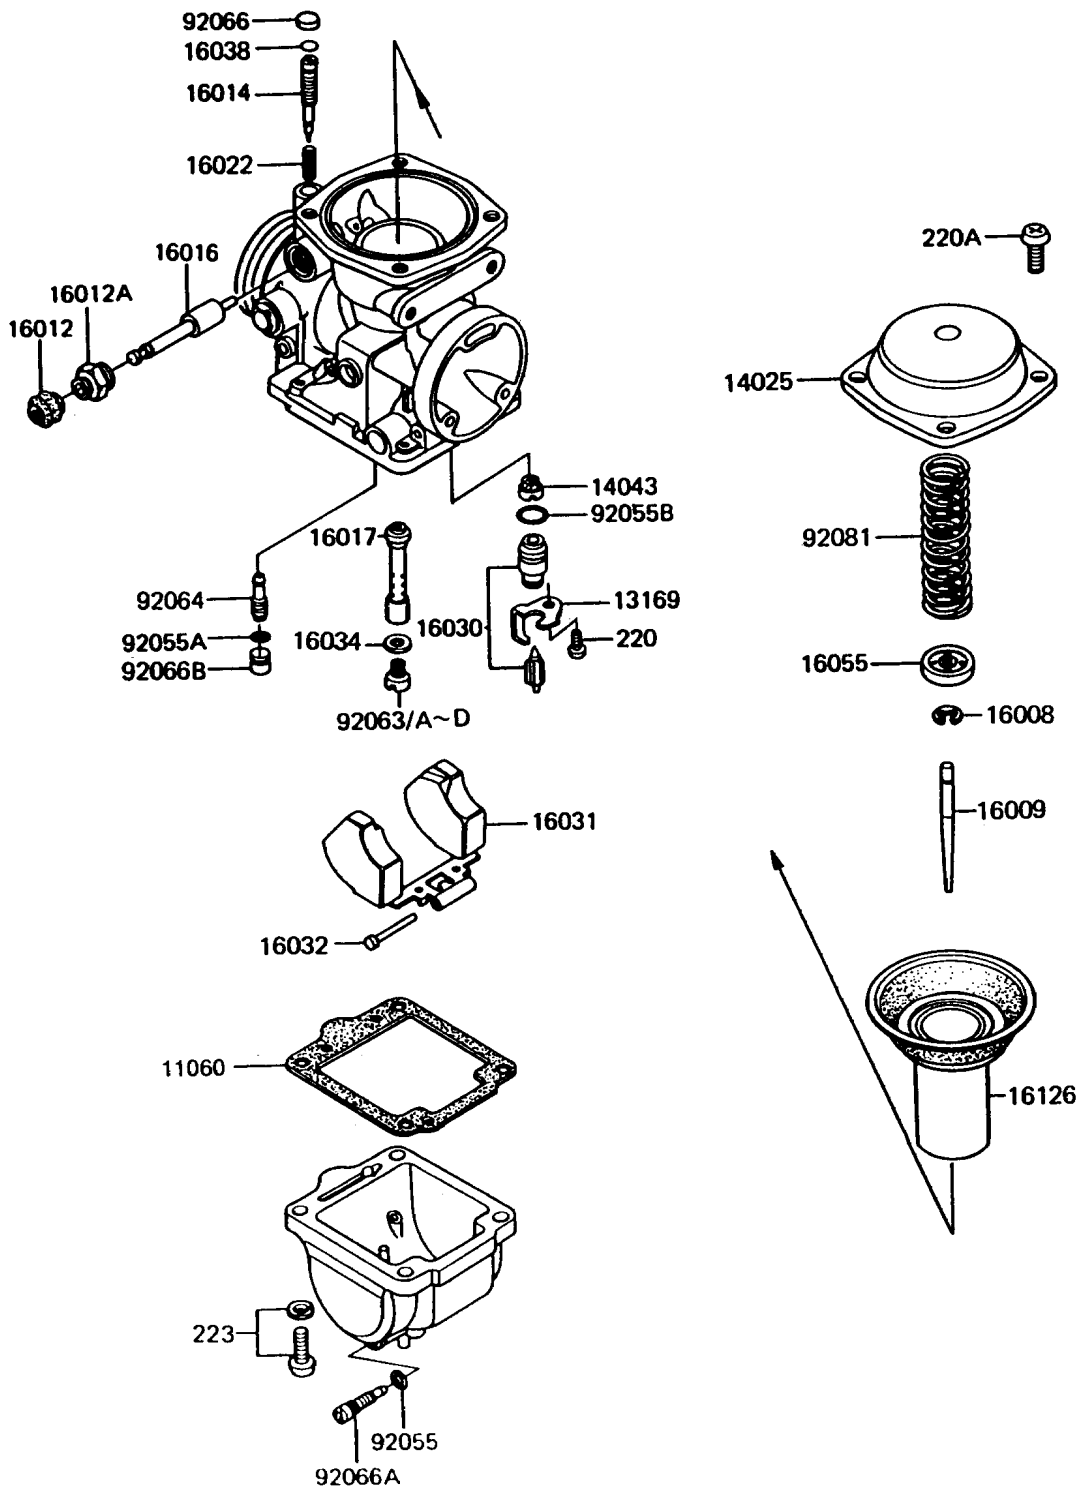

1995 Police 1000 PARTS DIAGRAM

Carburetor Parts

E1612-0059

1995 Police 1000 PARTS LIST

Carburetor Parts

ITEM NAME	PART NUMBER	QUANTITY
GASKET (Ref # 11060)	11060-1607	4
PLATE,FLOAT VALVE (Ref # 13169)	13169-1482	4
TOP-CHAMBER,MIXING (Ref # 14025)	14025-1395	4
FILTER,FLOAT VALVE (Ref # 14043)	14043-1010	4
CLAMP,E-TYPE (Ref # 16008)	16008-014	4
NEEDLE-JET,5GN45 (Ref # 16009)	16009-1285	4
CAP-STARTER PLUNGER,RUBBER (Ref # 16012)	16012-1010	4
CAP-STARTER PLUNGER (Ref # 16012A)	16012-1011	4
SCREW-PILOT AIR (Ref # 16014)	16014-1014	4
PLUNGER (Ref # 16016)	16016-1019	4
JET-NEEDLE,#AY-1 (Ref # 16017)	16017-1086	4
SPRING,PILOT SCREW (Ref # 16022)	16022-016	4
VALVE-FLOAT,2.5 (Ref # 16030)	16030-1016	4
FLOAT (Ref # 16031)	16031-1013	4
PIN,FLOAT (Ref # 16032)	16032-008	4
WASHER,MAIN JET (Ref # 16034)	16034-001	4
GASKET,"O"RING (Ref # 16038)	16038-022	4
PLATE,NEEDLE (Ref # 16055)	16055-010	4
VALVE,DIAPHRAGM (Ref # 16126)	16126-1149	4
RING-O (Ref # 92055)	92055-044	4
RING-O,CHECK VALVE (Ref # 92055A)	92055-1059	4
RING-O (Ref # 92055B)	92055-1105	4
JET-MAIN,#A127.5 (Ref # 92063)	92063-1100	4
JET-MAIN,#A122.5 (Ref # 92063A)	92063-1101	4
JET-MAIN,#A125 (Ref # 92063B)	92063-1102	4
JET-MAIN,#A130 (Ref # 92063C)	92063-1103	4
JET-MAIN,#A132.5 (Ref # 92063D)	92063-1104	4
JET-PILOT,#A37.5 (Ref # 92064)	92064-1036	4
PLUG,PILOT AIR SCREW,6.9X2 (Ref # 92066)	92066-1051	4

1995 Police 1000 PARTS LIST

Carburetor Parts

ITEM NAME	PART NUMBER	QUANTITY
PLUG,DRAIN (Ref # 92066A)	92066-1064	4
PLUG,PILOT JET (Ref # 92066B)	92066-1087	4
SPRING,DIAPHRAGM VALVE (Ref # 92081)	92081-1363	4
SCREW-PAN-CROS,4X6 (Ref # 220)	220B0406	4
SCREW-PAN-CROS,5X8 (Ref # 220A)	220B0508	14
SCREW-PAN-WS-CROS (Ref # 223)	223B0516	16