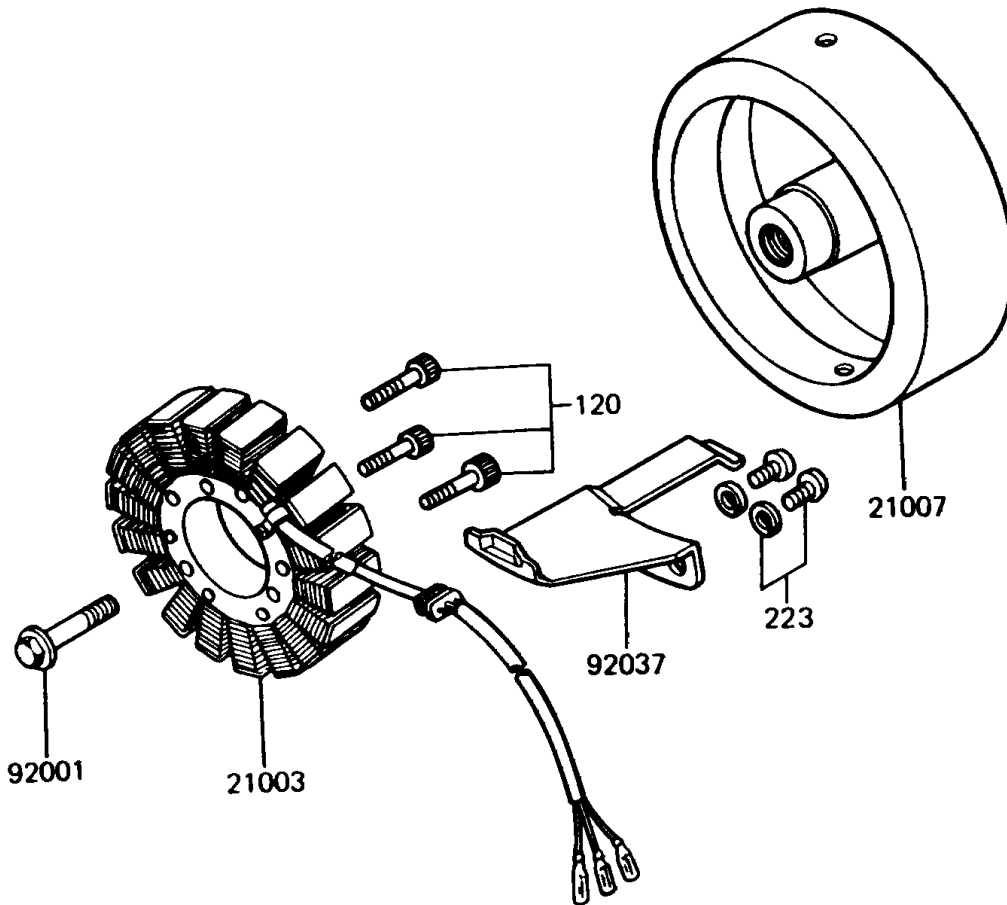

1993 Police 1000 PARTS DIAGRAM

Generator

E1810-0009

1993 Police 1000 PARTS LIST

Generator

ITEM NAME	PART NUMBER	QUANTITY
STATOR (Ref # 21003)	21003-1040	1
ROTOR (Ref # 21007)	21007-1036	1
REGULATOR-VOLTAGE (Ref # 21066)	21066-1018	1
BOLT,FLANGED,12X40 (Ref # 92001)	92001-1146	1
CLAMP,HARNESS (Ref # 92037)	92037-1214	1
BOLT-SOCKET,6X30 (Ref # 120)	120P0630	3
BOLT-UPSET-WP (Ref # 186)	186B0614	2
SCREW-PAN-WS-CROS (Ref # 223)	223B0512	2