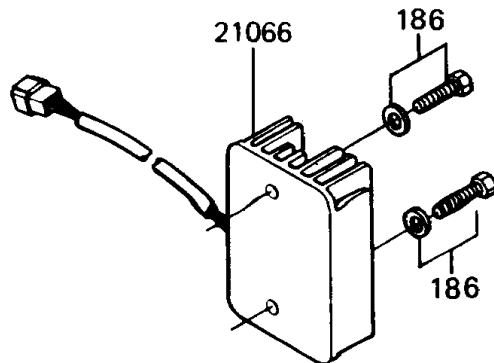

1993 Police 1000 PARTS DIAGRAM

Generator

E1810-0009

1993 Police 1000 PARTS LIST

Generator

ITEM NAME	PART NUMBER	QUANTITY
STATOR (Ref # 21003)	21003-1040	1
ROTOR (Ref # 21007)	21007-1036	1
REGULATOR-VOLTAGE (Ref # 21066)	21066-1018	1
BOLT,FLANGED,12X40 (Ref # 92001)	92001-1146	1
CLAMP,HARNESS (Ref # 92037)	92037-1214	1
BOLT-SOCKET,6X30 (Ref # 120)	120P0630	3
BOLT-UPSET-WP (Ref # 186)	186B0614	2
SCREW-PAN-WS-CROS (Ref # 223)	223B0512	2