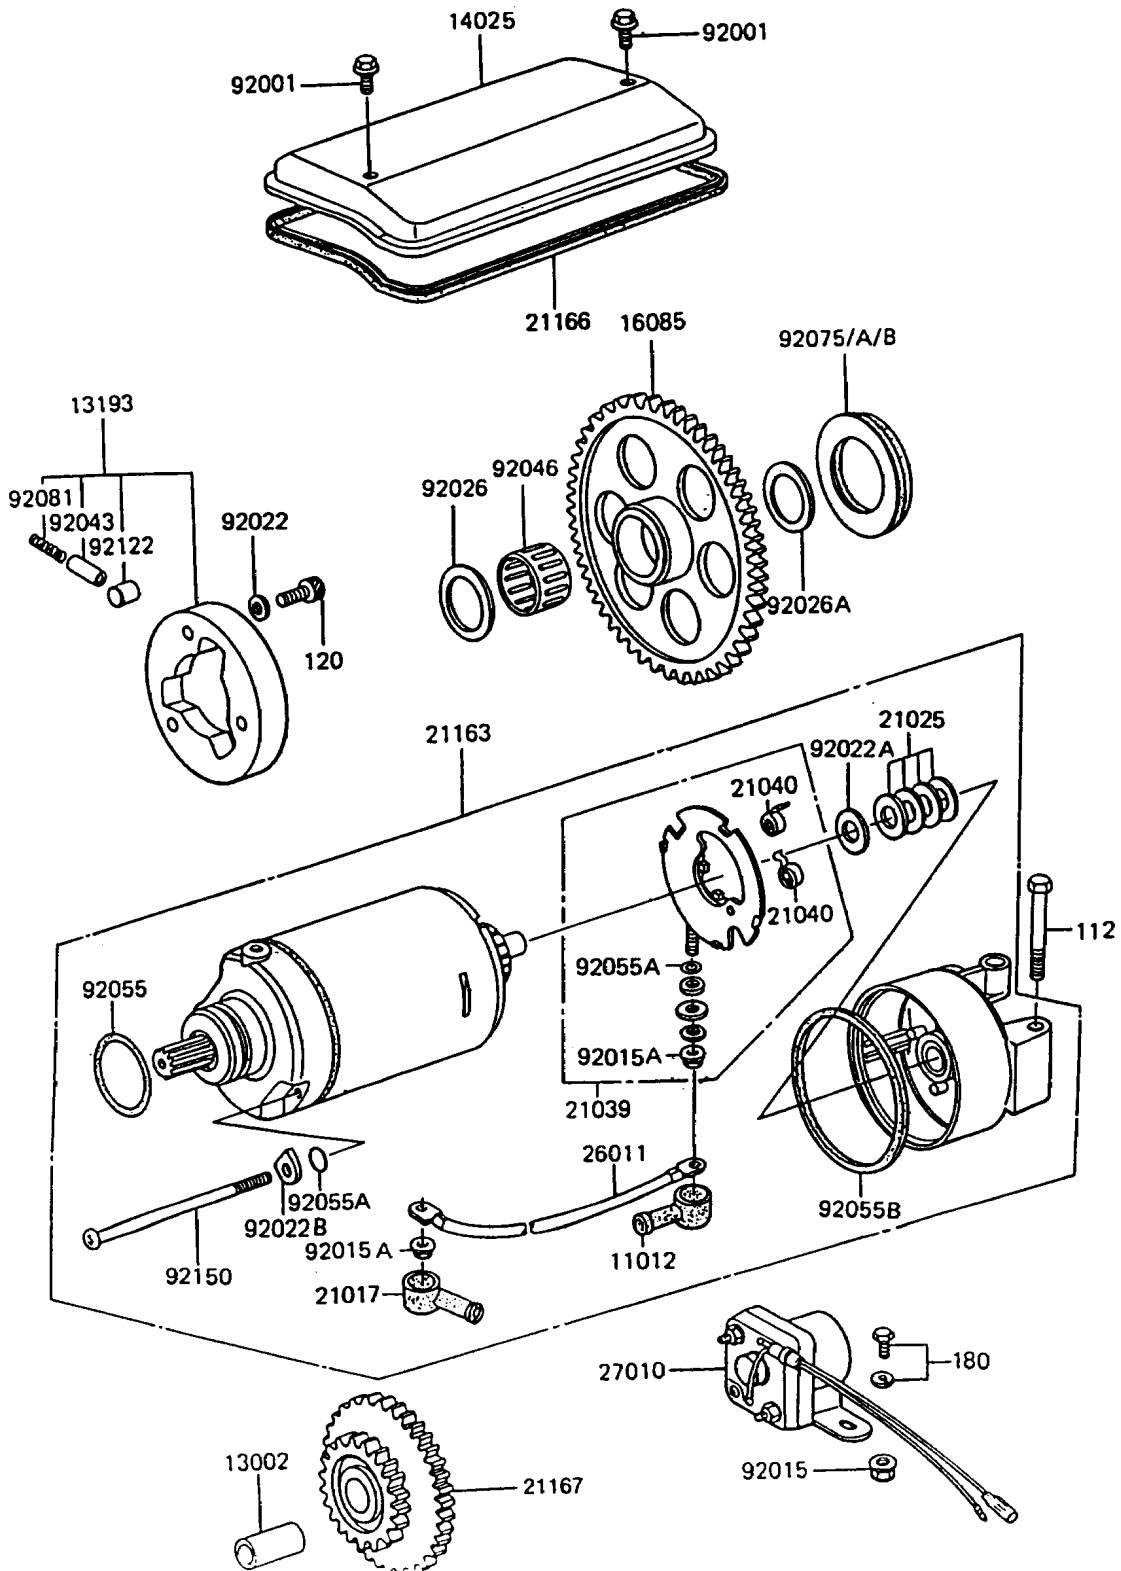

1992 Police 1000 PARTS DIAGRAM

Starter Motor

E1840-0015

1992 Police 1000 PARTS LIST

Starter Motor

ITEM NAME	PART NUMBER	QUANTITY
CAP,TERMINAL (Ref # 11012)	11012-1354	1
PIN (Ref # 13002)	13002-007	1
CLUTCH-ASSY-ONEWAY (Ref # 13193)	13193-1006	1
COVER,STARTER (Ref # 14025)	14025-1245	1
GEAR,STARTER CLUTCH (Ref # 16085)	16085-1012	1
GROMMET,STARTER TERMINAL (Ref # 21017)	21017-017	1
WASHER,9.1X18X0.2 (Ref # 21025)	21025-011	AR
BRUSH,CARBON (Ref # 21039)	21039-1063	1
SPRING-BRUSH (Ref # 21040)	21040-1057	2
STARTER-ELECTRIC (Ref # 21163)	21163-1143	1
GASKET,STARTER COVER (Ref # 21166)	21166-001	1
GEAR-SPUR,STARTER MOTOR (Ref # 21167)	21167-002	1
WIRE-LEAD,STARTER MOTOR (Ref # 26011)	26011-1251	1
SWITCH,MAGNETIC (Ref # 27010)	27010-1047	1
BOLT,6X10 (Ref # 92001)	92001-1151	2
NUT,FLANGED,6MM (Ref # 92015)	92015-1193	2
NUT,STARTER MOTOR (Ref # 92015A)	92015-1476	2
WASHER,8.5X13.5X2 (Ref # 92022)	92022-1108	3
WASHER,9.1X18X0.8 (Ref # 92022A)	92022-1132	1
WASHER,LOCK,T=2.0 (Ref # 92022B)	92022-1458	2
SPACER,25X38X1.0 (Ref # 92026)	92026-1031	1
SPACER,25X34X2.0 (Ref # 92026A)	92026-1033	1
PIN (Ref # 92043)	92043-087	3
BEARING-NEEDLE,K253020S (Ref # 92046)	92046-1022	1
RING-O (Ref # 92055)	92055-1276	1
RING-O,4.5X2.0 (Ref # 92055A)	92055-1370	3
RING-O,STARTER MOTOR (Ref # 92055B)	92055-1381	2
DAMPER,T=6.3 (Ref # 92075)	92075-1129	AR
DAMPER,T=7.3 (Ref # 92075A)	92075-1130	AR

1992 Police 1000 PARTS LIST

Starter Motor

ITEM NAME	PART NUMBER	QUANTITY
DAMPER,T=8.3 (Ref # 92075B)	92075-1131	AR
SPRING (Ref # 92081)	92081-110	3
ROLLER,15X14.4 (Ref # 92122)	92122-001	3
BOLT (Ref # 92150)	92150-1243	2
BOLT-UPSET,6X55 (Ref # 112)	112B0655	1
BOLT-SOCKET (Ref # 120)	120P0816	3
BOLT-UPSET-WS,6X12 (Ref # 180)	180B0612	2