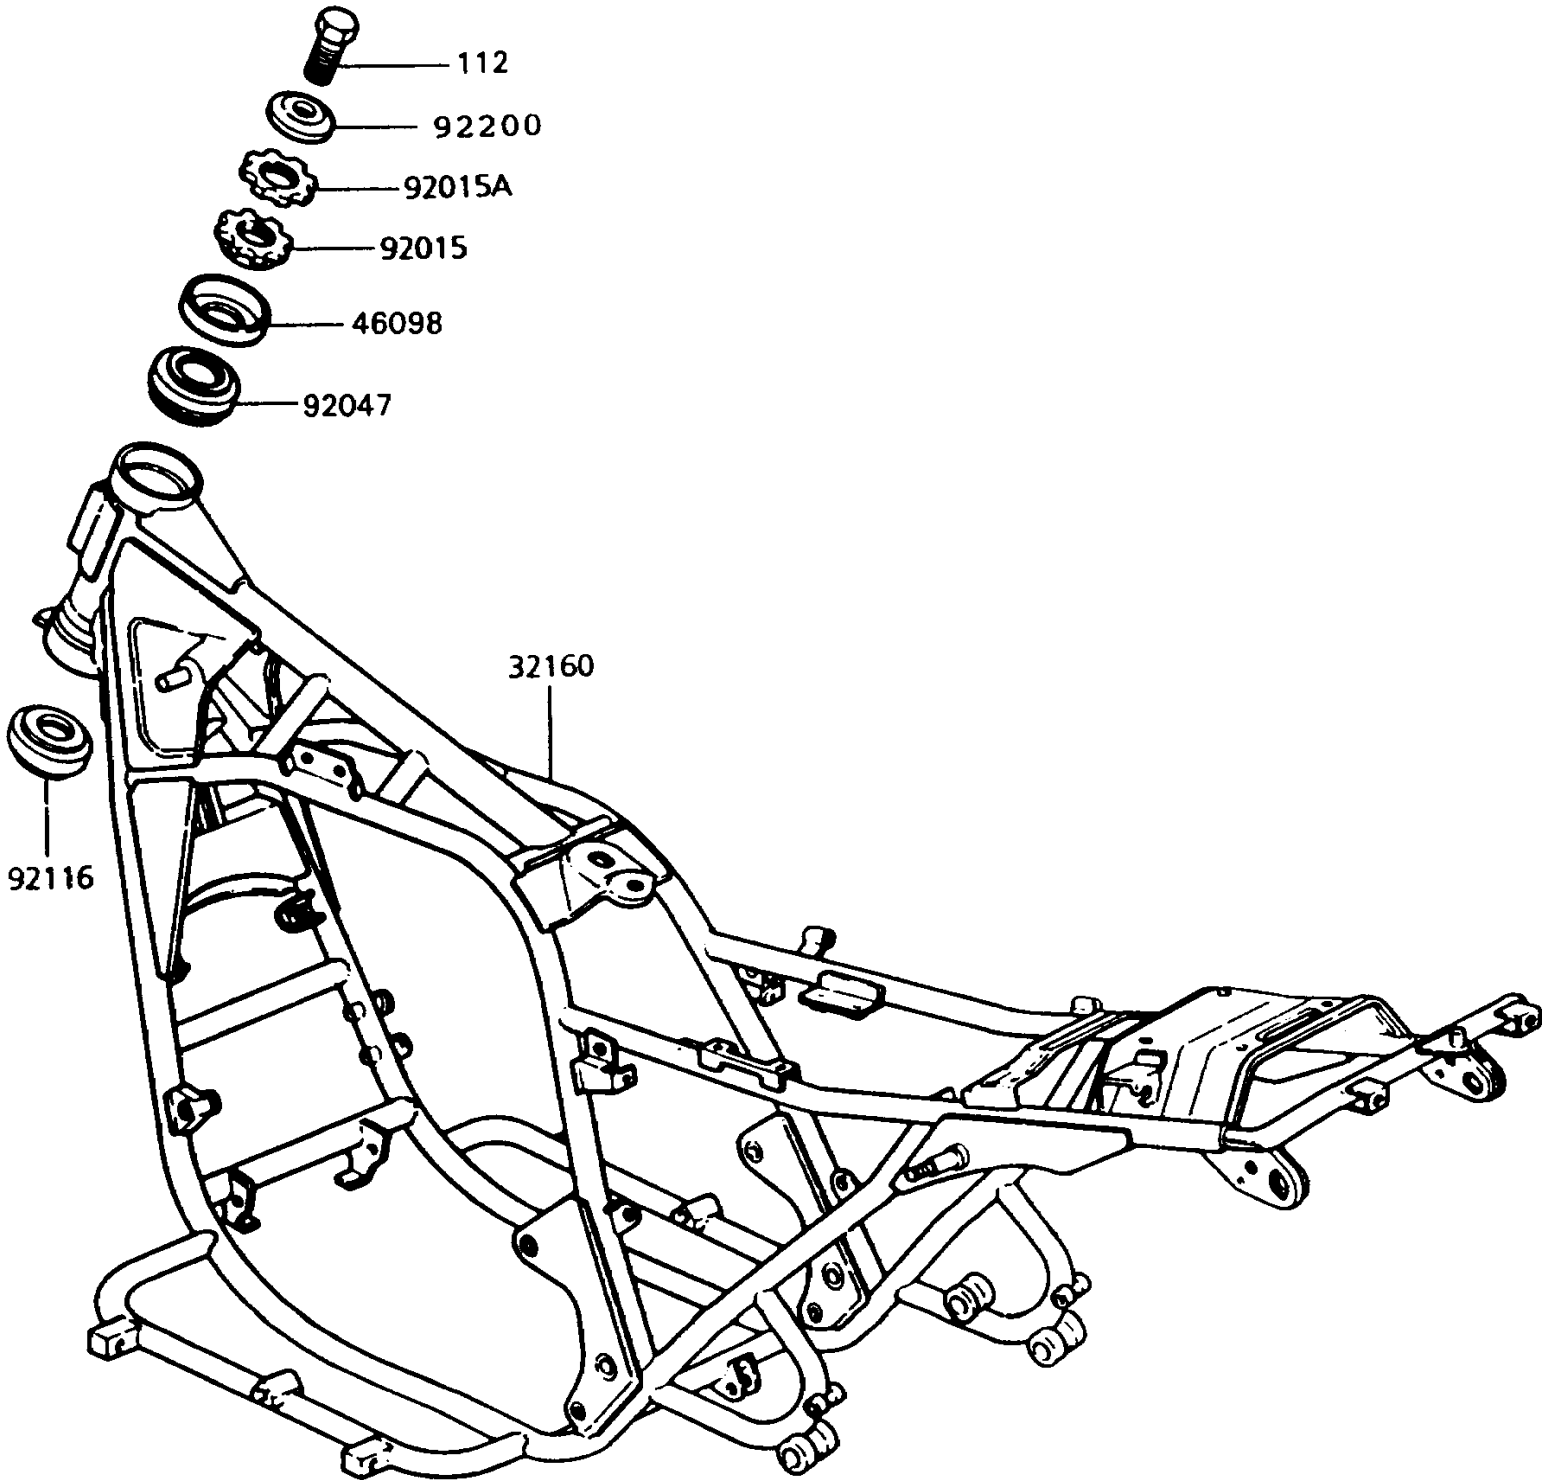

1992 Police 1000 PARTS DIAGRAM

Frame

1992 Police 1000 PARTS LIST

Frame

ITEM NAME	PART NUMBER	QUANTITY
FRAME-COMP (Ref # 32160)	32160-1038	1
CAP,STEERING STEM (Ref # 46098)	46098-017	1
NUT,25MM,T=10 (Ref # 92015)	92015-1128	1
NUT,25MM,T=6 (Ref # 92015A)	92015-1129	1
RACE,ROLLER,32005JR RS (Ref # 92047)	92047-017	1
BEARING-ROLLER,HR320/28XJ (Ref # 92116)	92116-1009	1
WASHER (Ref # 92200)	92200-1140	1
BOLT-UPSET (Ref # 112)	112G1425	1