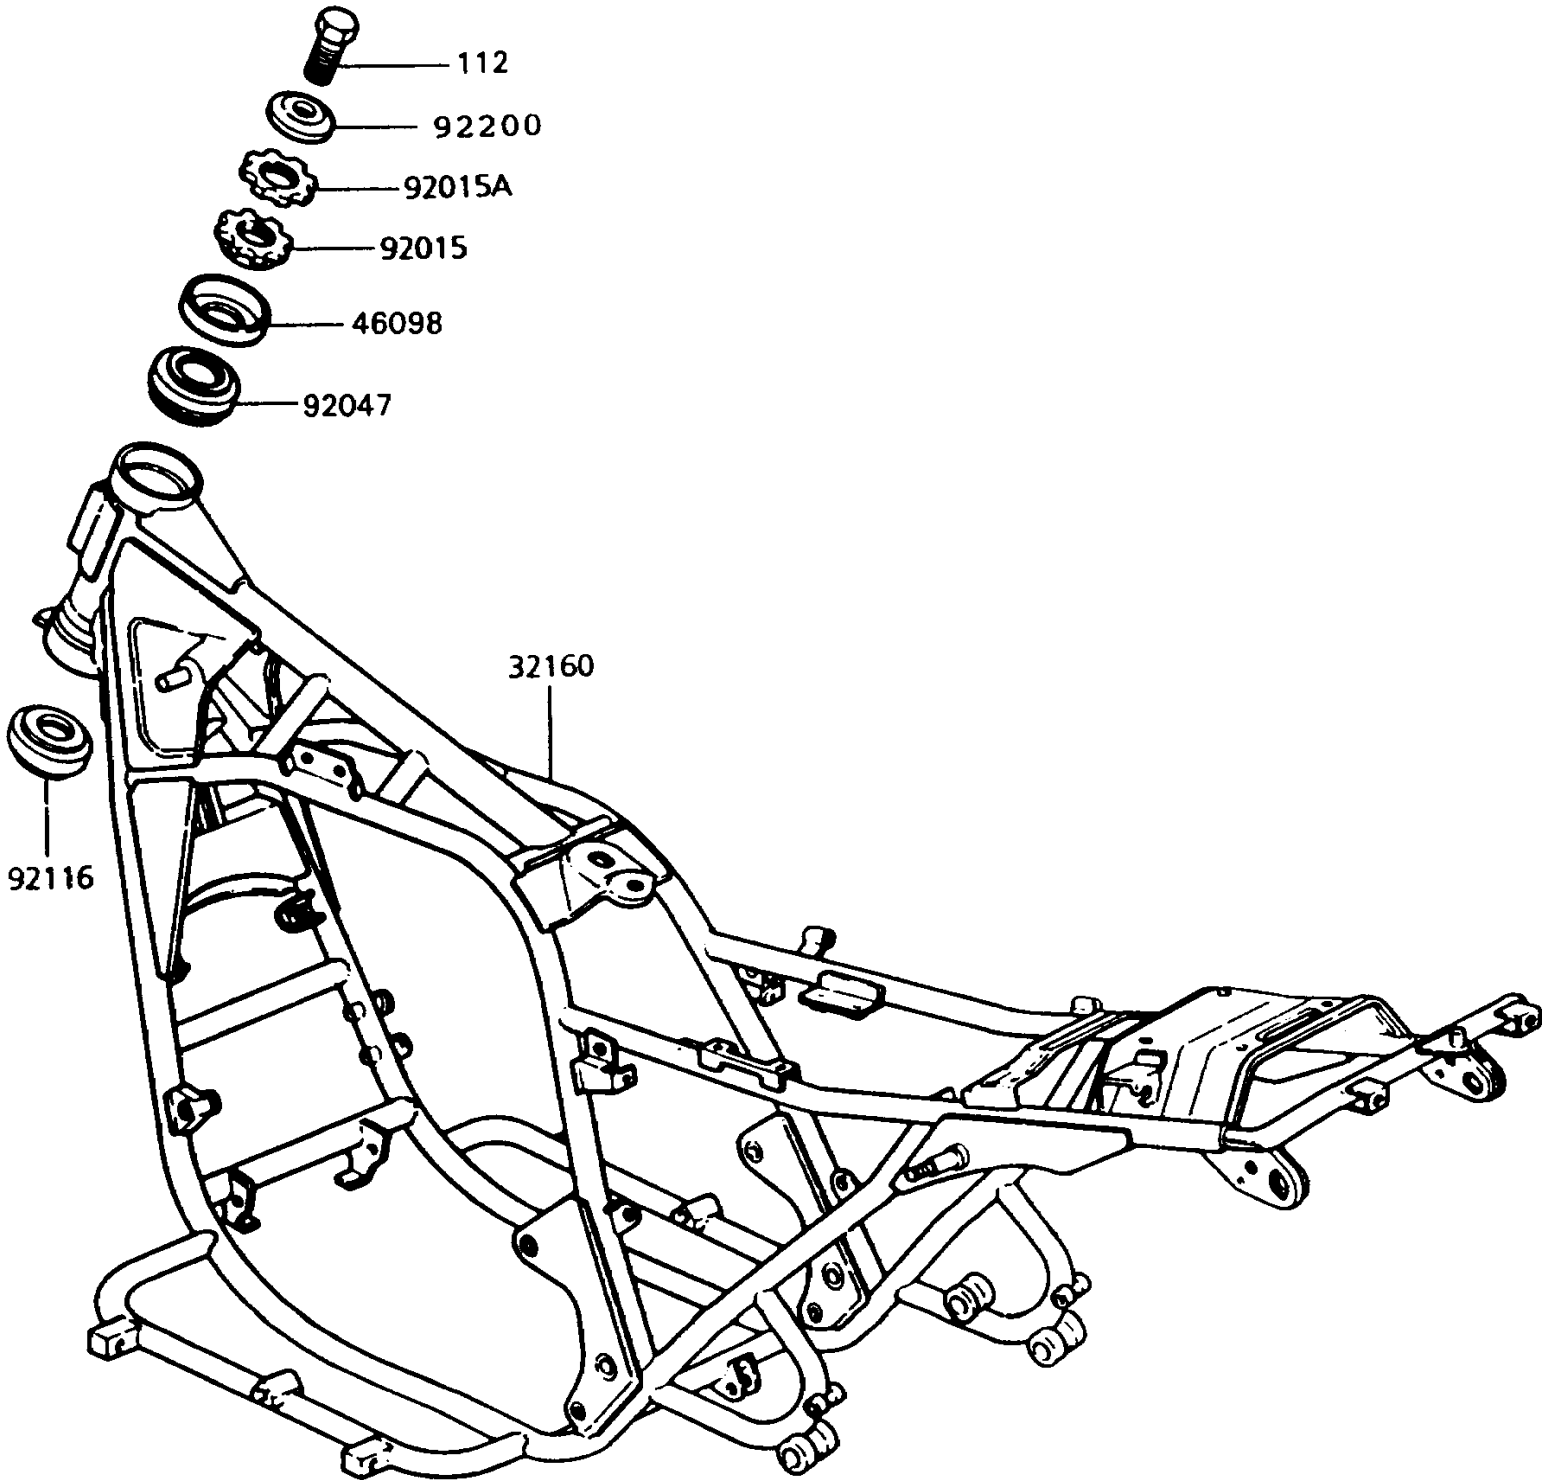

# 1993 Police 1000 PARTS DIAGRAM

Frame

# 1993 Police 1000 PARTS LIST

## Frame

ITEM NAME	PART NUMBER	QUANTITY
FRAME-COMP (Ref # 32160)	32160-1038	1
CAP,STEERING STEM (Ref # 46098)	46098-017	1
NUT,25MM,T=10 (Ref # 92015)	92015-1128	1
NUT,25MM,T=6 (Ref # 92015A)	92015-1129	1
RACE,ROLLER,32005JR RS (Ref # 92047)	92047-017	1
BEARING-ROLLER,HR320/28XJ (Ref # 92116)	92116-1009	1
WASHER (Ref # 92200)	92200-1140	1
BOLT-UPSET (Ref # 112)	112G1425	1