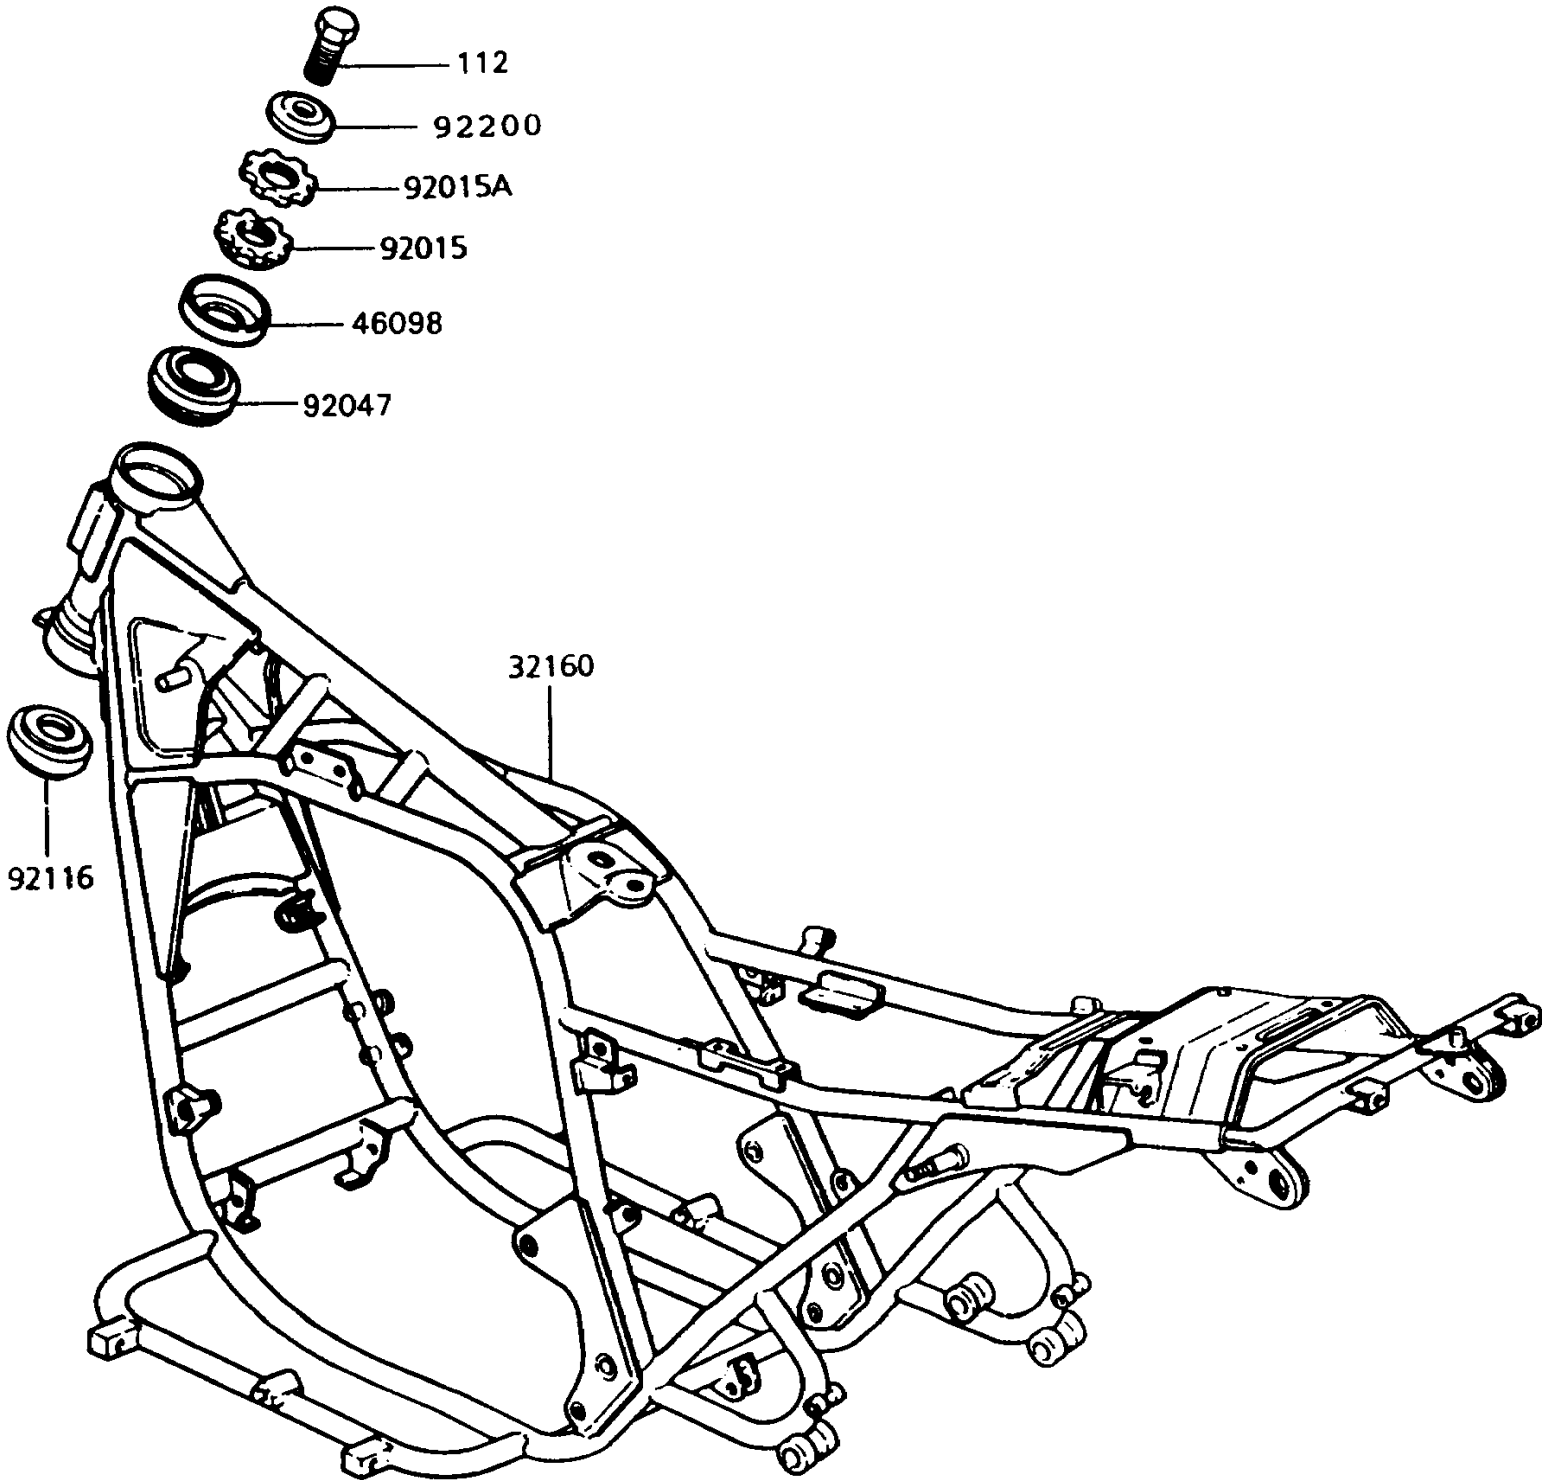

1994 Police 1000 PARTS DIAGRAM

Frame

1994 Police 1000 PARTS LIST

Frame

ITEM NAME	PART NUMBER	QUANTITY
FRAME-COMP (Ref # 32160)	32160-1038	1
CAP,STEERING STEM (Ref # 46098)	46098-017	1
NUT,25MM,T=10 (Ref # 92015)	92015-1128	1
NUT,25MM,T=6 (Ref # 92015A)	92015-1129	1
RACE,ROLLER,32005JR RS (Ref # 92047)	92047-017	1
BEARING-ROLLER,HR320/28XJ (Ref # 92116)	92116-1009	1
WASHER (Ref # 92200)	92200-1140	1
BOLT-UPSET (Ref # 112)	112G1425	1