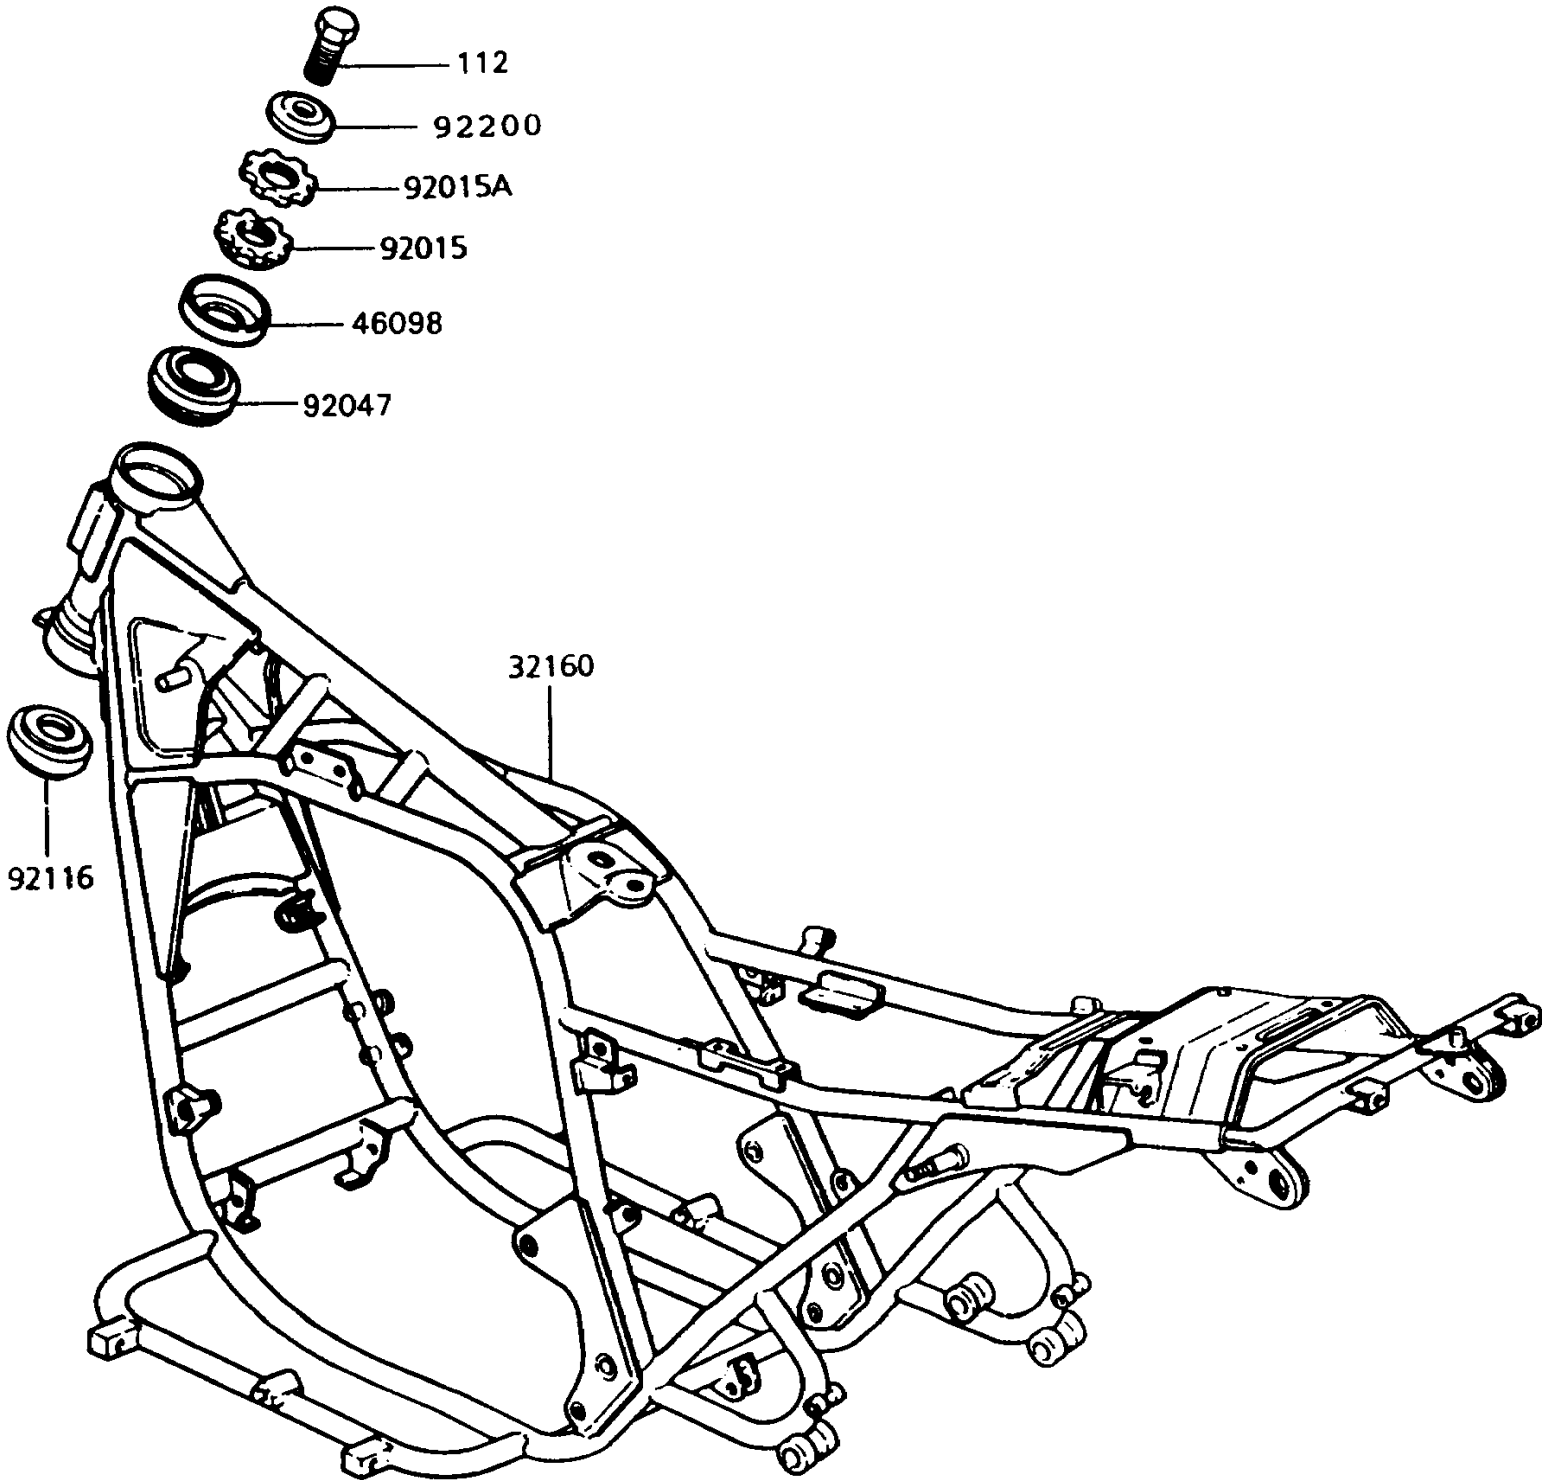

# 1995 Police 1000 PARTS DIAGRAM

Frame

# 1995 Police 1000 PARTS LIST

## Frame

ITEM NAME	PART NUMBER	QUANTITY
FRAME-COMP (Ref # 32160)	32160-1038	1
CAP,STEERING STEM (Ref # 46098)	46098-017	1
NUT,25MM,T=10 (Ref # 92015)	92015-1128	1
NUT,25MM,T=6 (Ref # 92015A)	92015-1129	1
RACE,ROLLER,32005JR RS (Ref # 92047)	92047-017	1
BEARING-ROLLER,HR320/28XJ (Ref # 92116)	92116-1009	1
WASHER (Ref # 92200)	92200-1140	1
BOLT-UPSET (Ref # 112)	112G1425	1