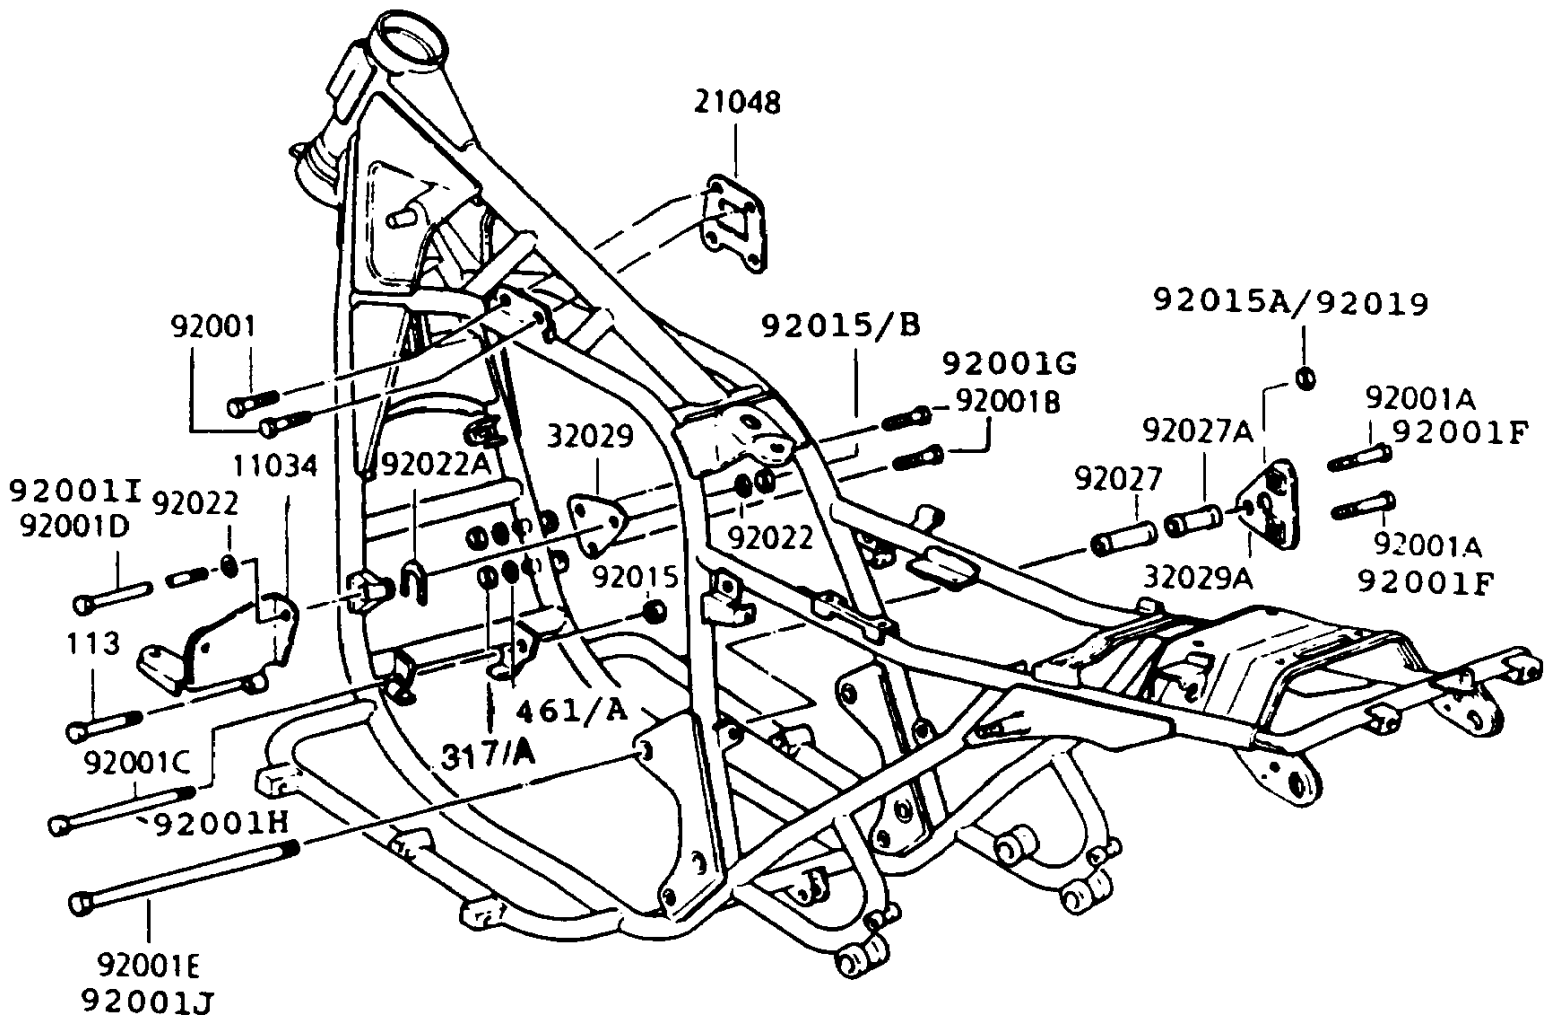

# 1992 Police 1000 PARTS DIAGRAM

Frame Fittings

# 1992 Police 1000 PARTS LIST

## Frame Fittings

ITEM NAME	PART NUMBER	QUANTITY
BRACKET,SIREN (Ref # 11034)	11034-4218	1
PLATE-COIL (Ref # 21048)	21048-1001	2
BRACKET-ENGINE,FR,UPP (Ref # 32029)	32029-1142	1
BRACKET-ENGINE,RR (Ref # 32029A)	32029-1143	1
BOLT,6X10 (Ref # 92001)	92001-137	4
BOLT,FLANGED,8X40 (Ref # 92001A)	92001-1578	2
BOLT,FLANGED,8X65 (Ref # 92001B)	92001-1582	2
BOLT,FLANGED,10X155 (Ref # 92001C)	92001-1585	1
BOLT,FLANGED,10X320 (Ref # 92001D)	92001-1591	1
BOLT,FLANGED,12X285 (Ref # 92001E)	92001-1593	1
NUT,LOCK,10MM (Ref # 92015B)	92015-1429	2
NUT,LOCK,12MM (Ref # 92019)	92019-009	1
WASHER,10.5X22X4.5 (Ref # 92022)	92022-1022	2
WASHER,U FORMED (Ref # 92022A)	92022-1259	1
COLLAR,13X25X54 (Ref # 92027)	92027-1310	1
COLLAR,13X25X29.5 (Ref # 92027A)	92027-1311	1
BOLT,10X70 (Ref # 113)	113B1070	1
NUT-HEX-SMALL,8MM (Ref # 317)	317B0800	2
WASHER-SPRING,8MM (Ref # 461)	461F0800	2