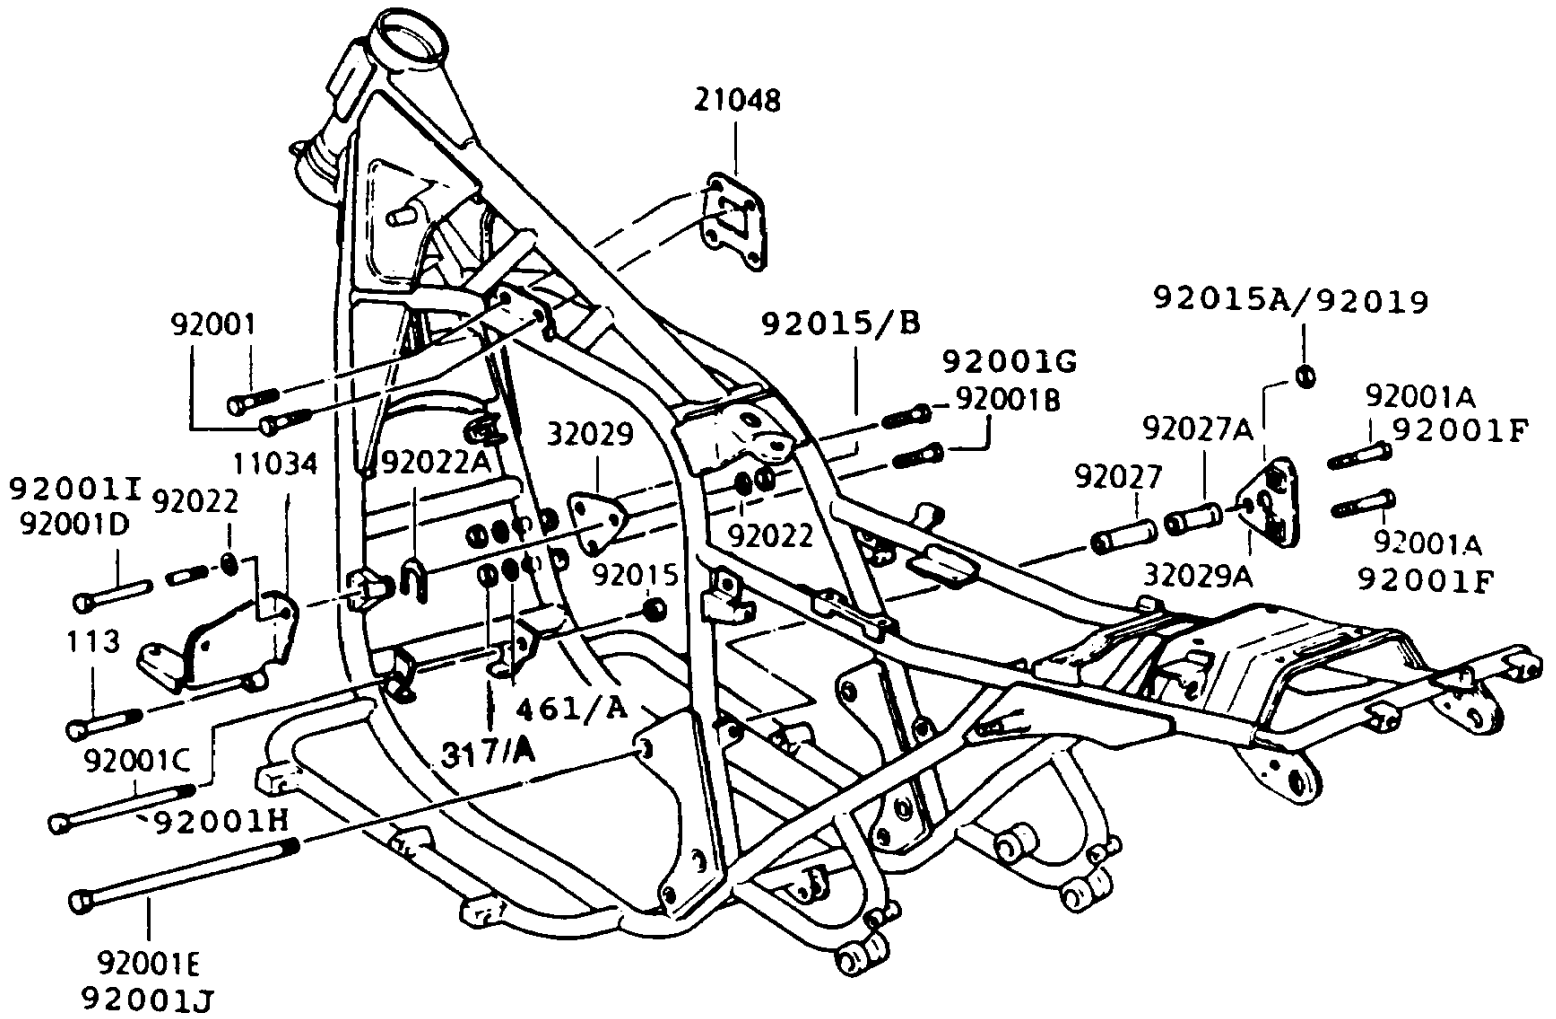

1993 Police 1000 PARTS DIAGRAM

Frame Fittings

1993 Police 1000 PARTS LIST

Frame Fittings

ITEM NAME	PART NUMBER	QUANTITY
BRACKET,SIREN (Ref # 11034)	11034-4218	1
PLATE-COIL (Ref # 21048)	21048-1001	2
BRACKET-ENGINE,FR,UPP (Ref # 32029)	32029-1142	1
BRACKET-ENGINE,RR (Ref # 32029A)	32029-1143	1
BOLT,6X10 (Ref # 92001)	92001-137	4
BOLT,FLANGED,8X40 (Ref # 92001A)	92001-1578	2
BOLT,FLANGED,8X65 (Ref # 92001B)	92001-1582	2
BOLT,FLANGED,10X155 (Ref # 92001C)	92001-1585	1
BOLT,FLANGED,10X320 (Ref # 92001D)	92001-1591	1
BOLT,FLANGED,12X285 (Ref # 92001E)	92001-1593	1
NUT,LOCK,10MM (Ref # 92015B)	92015-1429	2
NUT,LOCK,12MM (Ref # 92019)	92019-009	1
WASHER,10.5X22X4.5 (Ref # 92022)	92022-1022	2
WASHER,U FORMED (Ref # 92022A)	92022-1259	1
COLLAR,13X25X54 (Ref # 92027)	92027-1310	1
COLLAR,13X25X29.5 (Ref # 92027A)	92027-1311	1
BOLT,10X70 (Ref # 113)	113B1070	1
NUT-HEX-SMALL,8MM (Ref # 317)	317B0800	2
WASHER-SPRING,8MM (Ref # 461)	461F0800	2