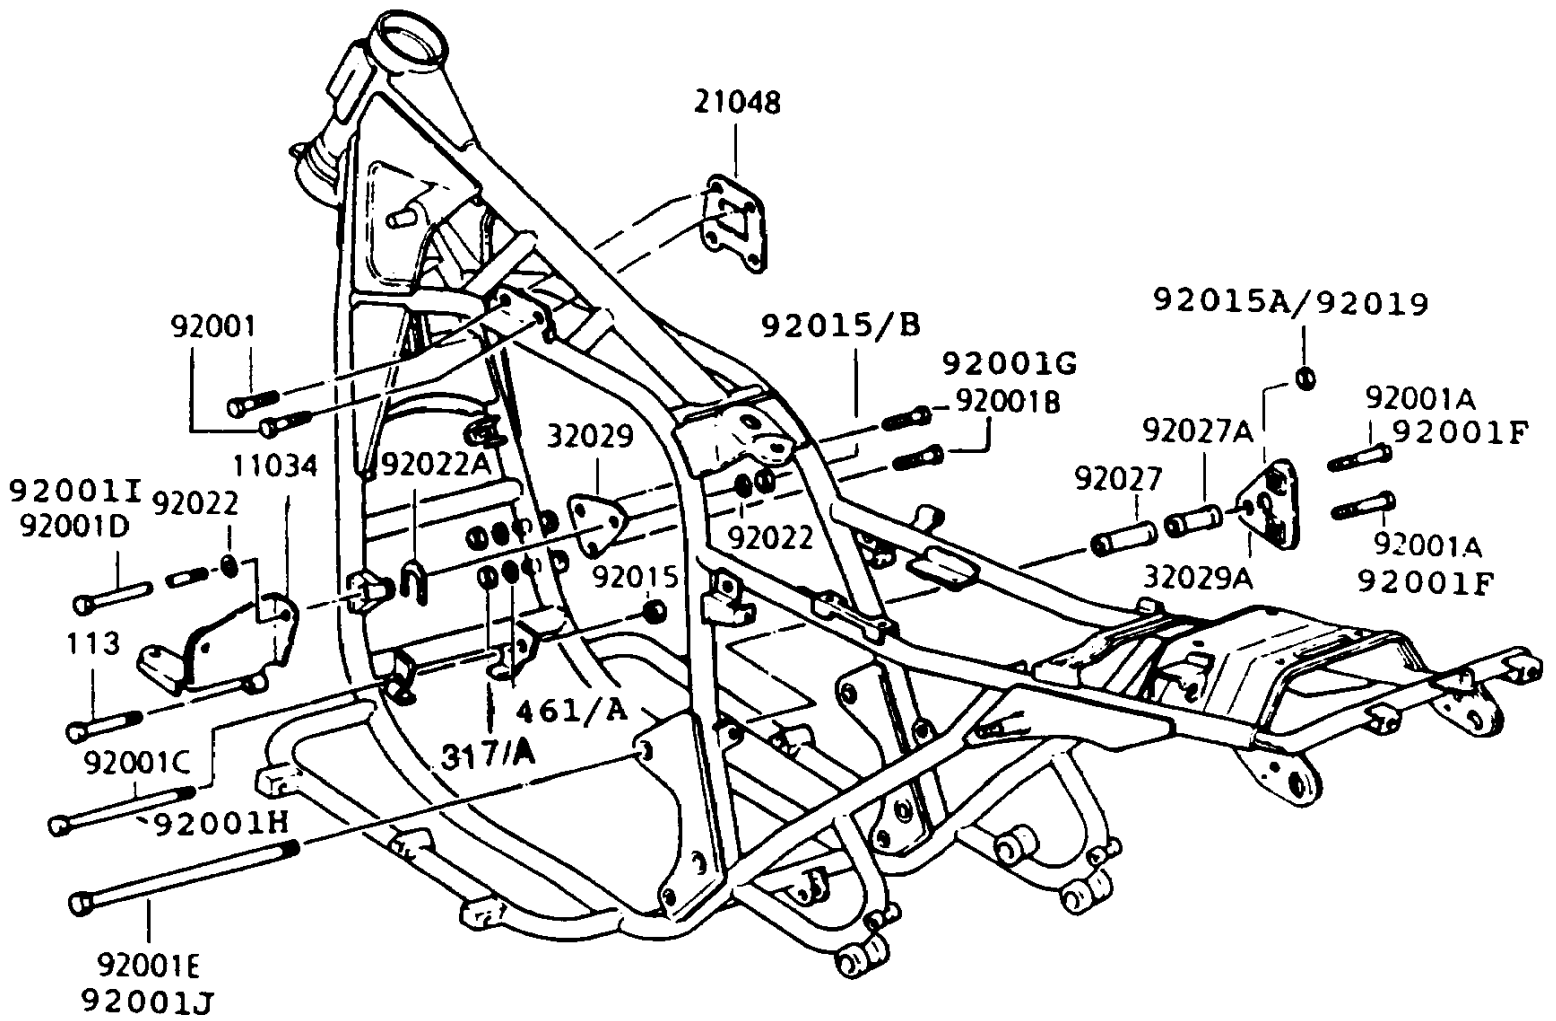

1994 Police 1000 PARTS DIAGRAM

Frame Fittings

1994 Police 1000 PARTS LIST

Frame Fittings

ITEM NAME	PART NUMBER	QUANTITY
BRACKET,SIREN (Ref # 11034)	11034-4218	1
PLATE-COIL (Ref # 21048)	21048-1001	2
BRACKET-ENGINE,FR,UPP (Ref # 32029)	32029-1142	1
BRACKET-ENGINE,RR (Ref # 32029A)	32029-1143	1
BOLT,6X10 (Ref # 92001)	92001-137	4
BOLT,FLANGED,8X40,BLACK (Ref # 92001F)	92001-1612	2
BOLT,FLANGED,8X65,BLACK (Ref # 92001G)	92001-1616	2
BOLT,FLANGED,10X155,BLACK (Ref # 92001H)	92001-1620	1
BOLT,FLANGED,10X320,BLACK (Ref # 92001I)	92001-1624	1
BOLT,FLANGED,12X285,BLACK (Ref # 92001J)	92001-1655	1
NUT,LOCK,10MM,BLACK (Ref # 92015)	92015-1189	2
NUT,LOCK,12MM,BLACK (Ref # 92015A)	92015-1190	1
WASHER,10.5X22X4.5 (Ref # 92022)	92022-1022	2
WASHER,U FORMED (Ref # 92022A)	92022-1259	1
COLLAR,13X25X54 (Ref # 92027)	92027-1310	1
COLLAR,13X25X29.5 (Ref # 92027A)	92027-1311	1
BOLT,10X70 (Ref # 113)	113B1070	1
NUT-HEX-SMALL,8MM,BLACK (Ref # 317A)	317J0800	2
WASHER-SPRING,8MM,BLACK (Ref # 461A)	461K0800	2