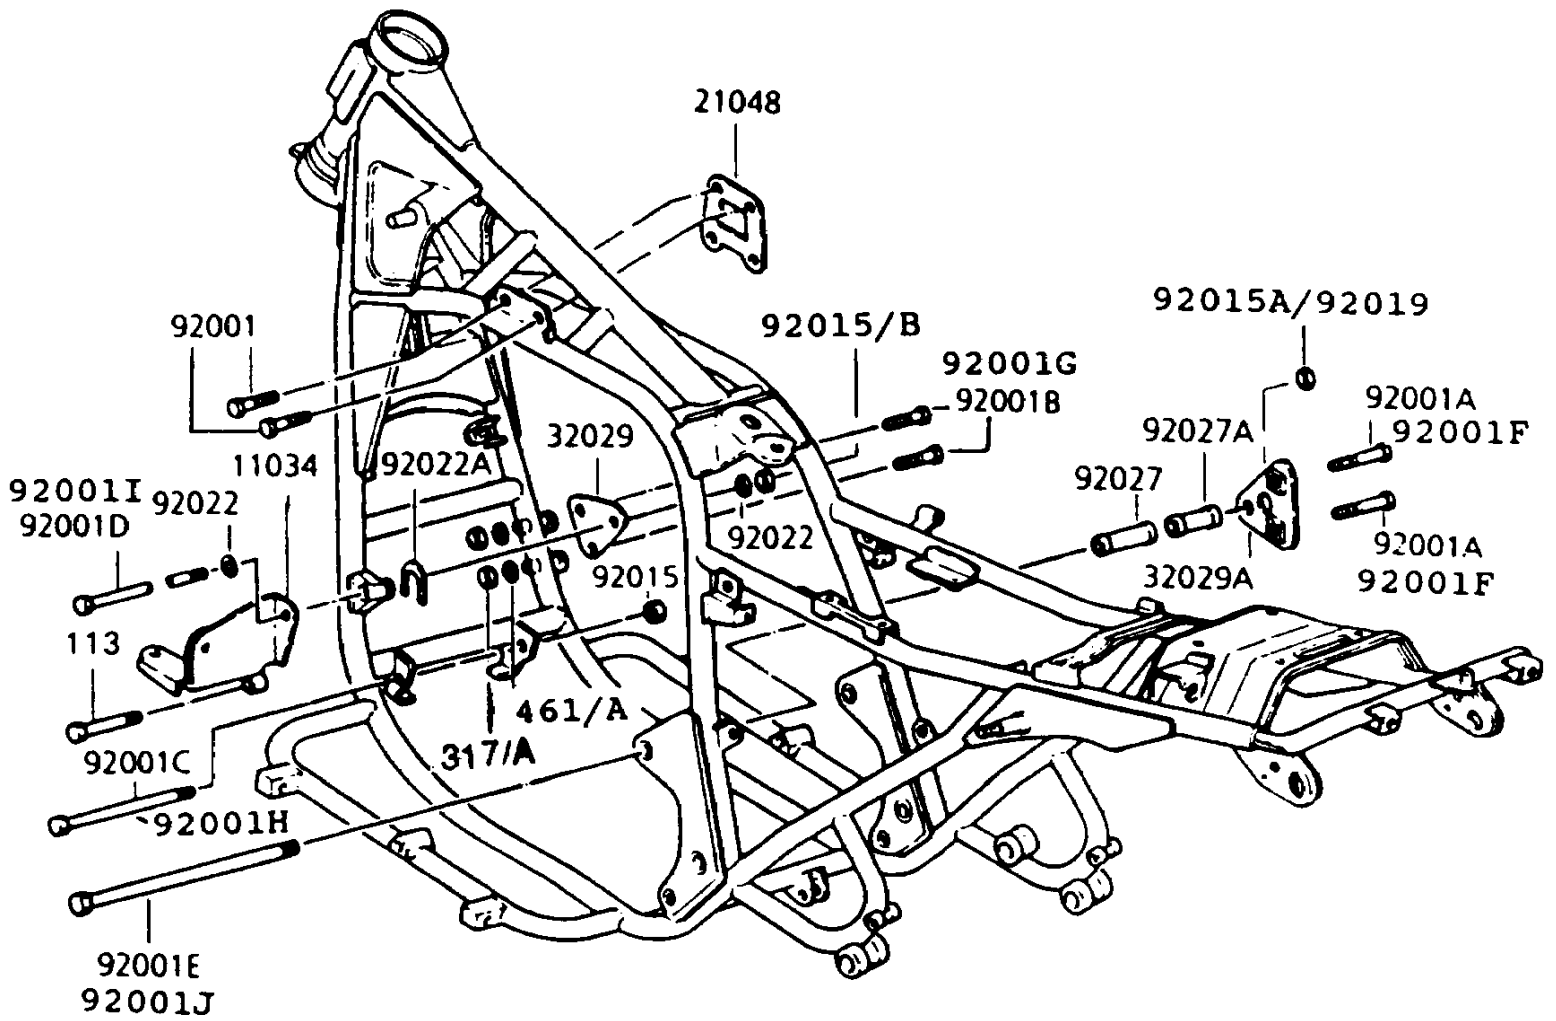

1995 Police 1000 PARTS DIAGRAM

Frame Fittings

1995 Police 1000 PARTS LIST

Frame Fittings

ITEM NAME	PART NUMBER	QUANTITY
BRACKET,SIREN (Ref # 11034)	11034-4218	1
PLATE-COIL (Ref # 21048)	21048-1001	2
BRACKET-ENGINE,FR,UPP (Ref # 32029)	32029-1142	1
BRACKET-ENGINE,RR (Ref # 32029A)	32029-1143	1
BOLT,6X10 (Ref # 92001)	92001-137	4
BOLT,FLANGED,8X40,BLACK (Ref # 92001F)	92001-1612	2
BOLT,FLANGED,8X65,BLACK (Ref # 92001G)	92001-1616	2
BOLT,FLANGED,10X155,BLACK (Ref # 92001H)	92001-1620	1
BOLT,FLANGED,10X320,BLACK (Ref # 92001I)	92001-1624	1
BOLT,FLANGED,12X285,BLACK (Ref # 92001J)	92001-1655	1
NUT,LOCK,10MM,BLACK (Ref # 92015)	92015-1189	2
NUT,LOCK,12MM,BLACK (Ref # 92015A)	92015-1190	1
WASHER,10.5X22X4.5 (Ref # 92022)	92022-1022	2
WASHER,U FORMED (Ref # 92022A)	92022-1259	1
COLLAR,13X25X54 (Ref # 92027)	92027-1310	1
COLLAR,13X25X29.5 (Ref # 92027A)	92027-1311	1
BOLT,10X70 (Ref # 113)	113B1070	1
NUT-HEX-SMALL,8MM,BLACK (Ref # 317A)	317J0800	2
WASHER-SPRING,8MM,BLACK (Ref # 461A)	461K0800	2