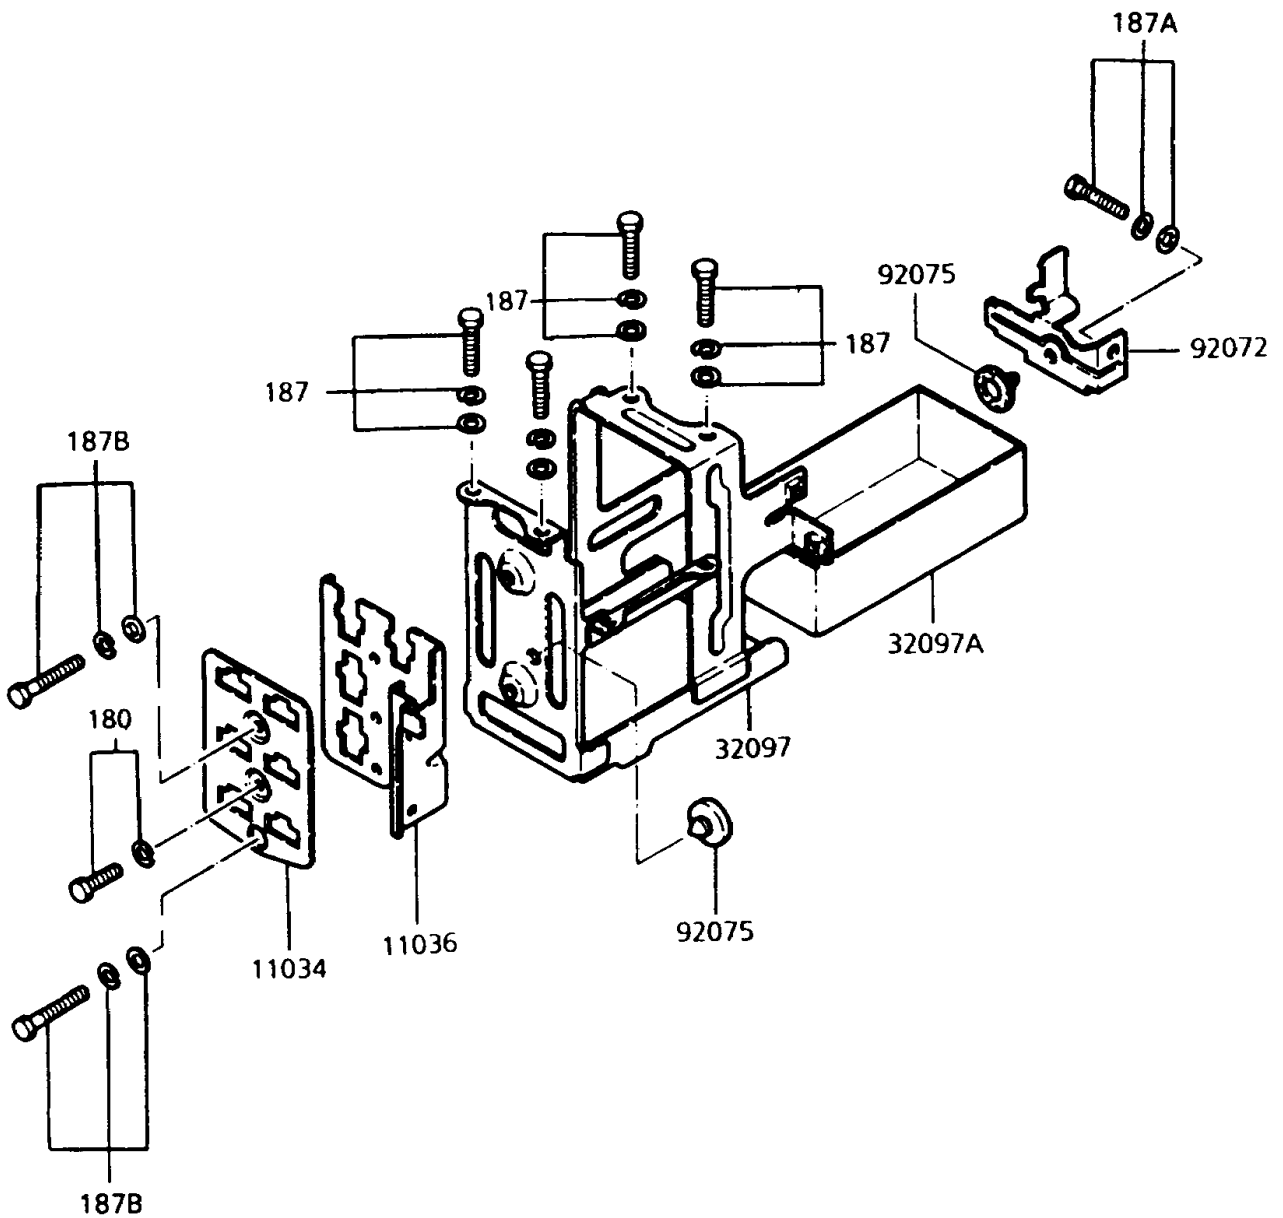

1992 Police 1000 PARTS DIAGRAM

Battery Case

1992 Police 1000 PARTS LIST

Battery Case

ITEM NAME	PART NUMBER	QUANTITY
BRACKET,COUPLER (Ref # 11034)	11034-1918	1
BRACKET-A,COUPLER (Ref # 11036)	11036-1783	1
CASE-BATTERY (Ref # 32097)	32097-1033	1
CASE-BATTERY,BOTTOM (Ref # 32097A)	32097-1034	1
BAND,BATTERY CASE (Ref # 92072)	92072-1213	1
DAMPER,RUBBER (Ref # 92075)	92075-078	2
BOLT-UPSET-WS (Ref # 180)	180B0610	1
BOLT-UPSET-WSP (Ref # 187)	187B0614	4
BOLT-UPSET-WSP (Ref # 187A)	187B0616	1
BOLT-UPSET-WSP (Ref # 187B)	187B0622	2