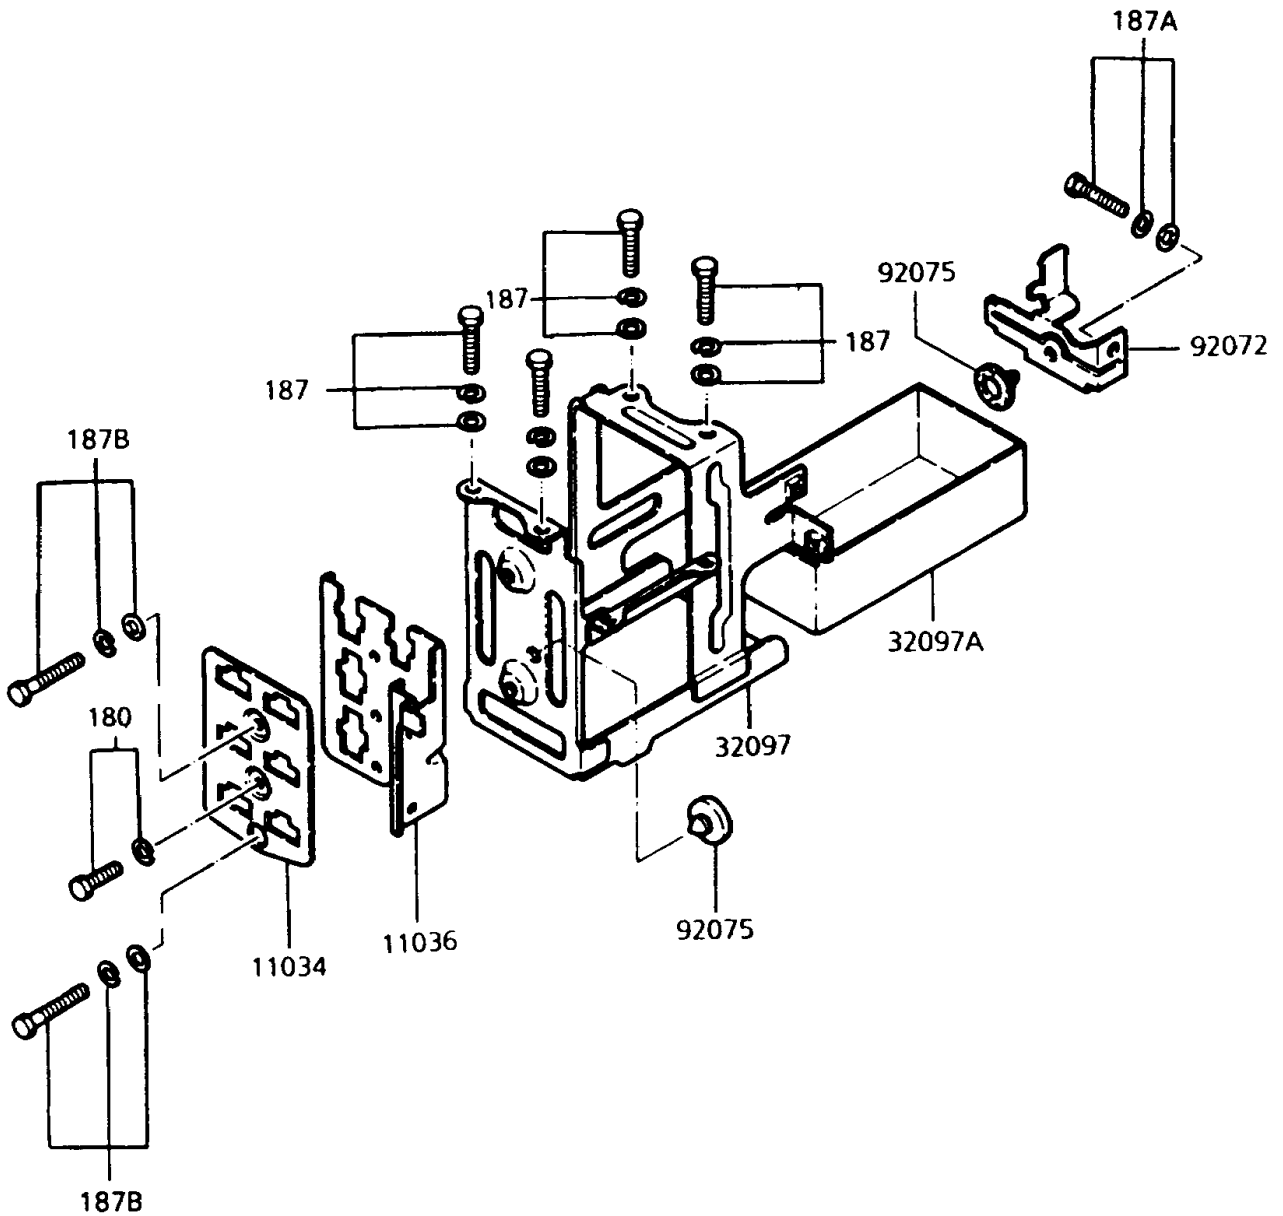

1993 Police 1000 PARTS DIAGRAM

Battery Case

1993 Police 1000 PARTS LIST

Battery Case

ITEM NAME	PART NUMBER	QUANTITY
BRACKET,COUPLER (Ref # 11034)	11034-1918	1
BRACKET-A,COUPLER (Ref # 11036)	11036-1783	1
CASE-BATTERY (Ref # 32097)	32097-1033	1
CASE-BATTERY,BOTTOM (Ref # 32097A)	32097-1034	1
BAND,BATTERY CASE (Ref # 92072)	92072-1213	1
DAMPER,RUBBER (Ref # 92075)	92075-078	2
BOLT-UPSET-WS (Ref # 180)	180B0610	1
BOLT-UPSET-WSP (Ref # 187)	187B0614	4
BOLT-UPSET-WSP (Ref # 187A)	187B0616	1
BOLT-UPSET-WSP (Ref # 187B)	187B0622	2