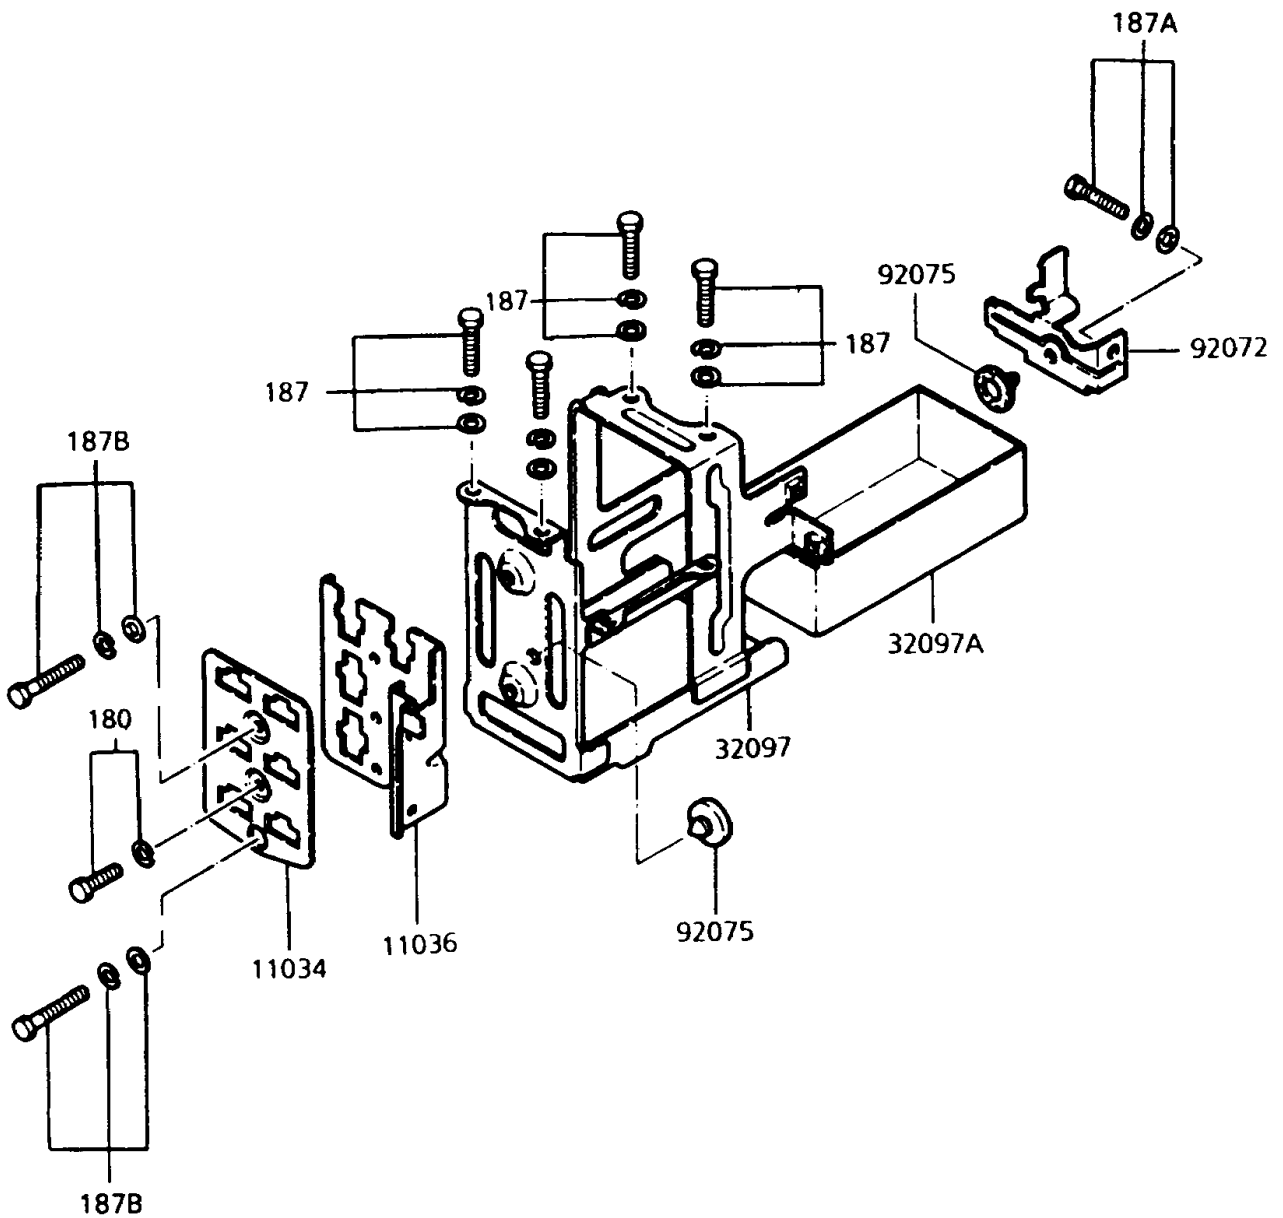

1994 Police 1000 PARTS DIAGRAM

Battery Case

1994 Police 1000 PARTS LIST

Battery Case

ITEM NAME	PART NUMBER	QUANTITY
BRACKET,COUPLER (Ref # 11034)	11034-1918	1
BRACKET-A,COUPLER (Ref # 11036)	11036-1783	1
CASE-BATTERY (Ref # 32097)	32097-1033	1
CASE-BATTERY,BOTTOM (Ref # 32097A)	32097-1034	1
BAND,BATTERY CASE (Ref # 92072)	92072-1213	1
DAMPER,RUBBER (Ref # 92075)	92075-078	2
BOLT-UPSET-WS (Ref # 180)	180B0610	1
BOLT-UPSET-WSP (Ref # 187)	187B0614	4
BOLT-UPSET-WSP (Ref # 187A)	187B0616	1
BOLT-UPSET-WSP (Ref # 187B)	187B0622	2