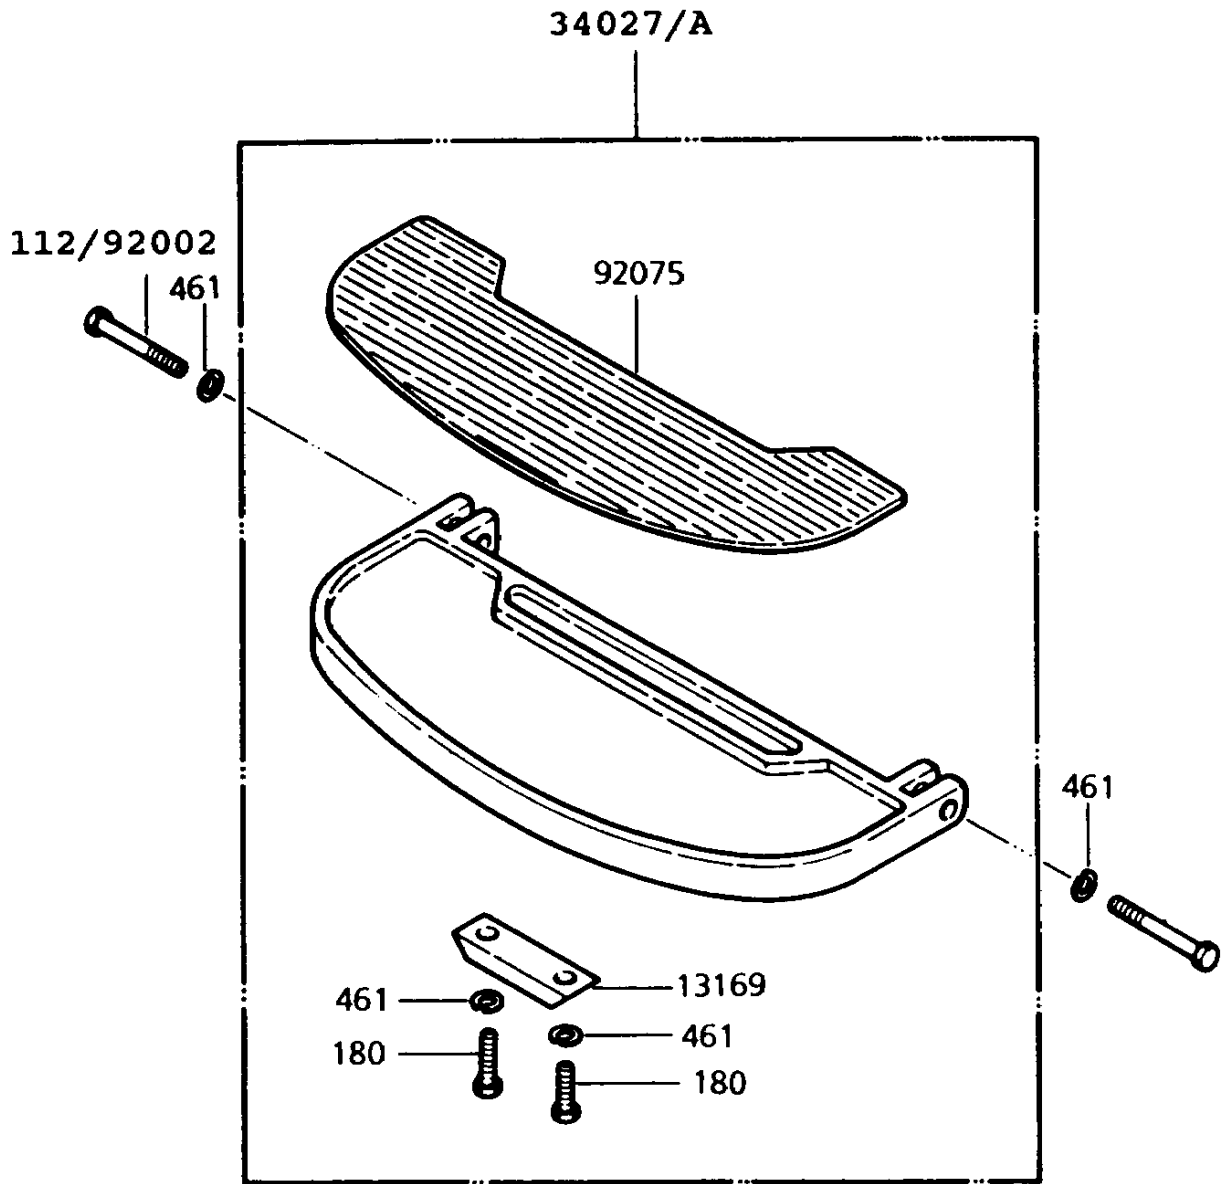

1992 Police 1000 PARTS DIAGRAM

Footrests

1992 Police 1000 PARTS LIST

Footrests

ITEM NAME	PART NUMBER	QUANTITY
PLATE,FOOTBOARD (Ref # 13169)	13169-1011	2
FOOTBOARD ASSY (Ref # 34027)	34027-1002	2
DAMPER,FOOTBOARD (Ref # 92075)	92075-4002	2
BOLT-UPSET (Ref # 112)	112G0645	4
BOLT-UPSET-WS (Ref # 180)	180B0610	4
WASHER-SPRING,6MM (Ref # 461)	461F0600	4