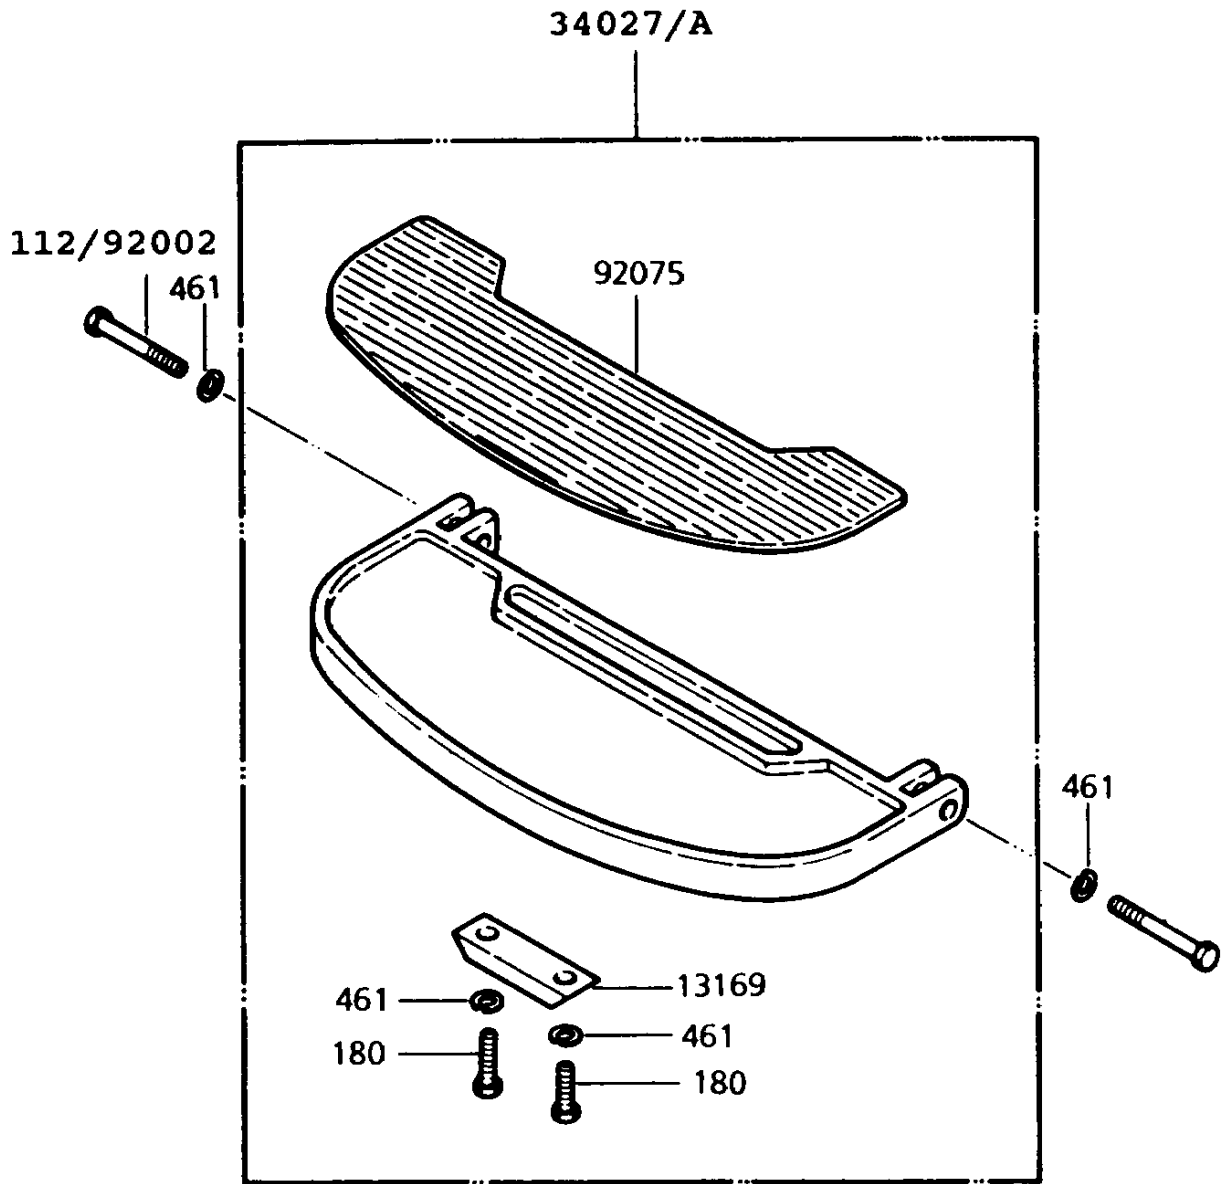

# 1993 Police 1000 PARTS DIAGRAM

Footrests

# 1993 Police 1000 PARTS LIST

## Footrests

ITEM NAME	PART NUMBER	QUANTITY
PLATE,FOOTBOARD (Ref # 13169)	13169-1011	2
FOOTBOARD ASSY (Ref # 34027)	34027-1002	2
DAMPER,FOOTBOARD (Ref # 92075)	92075-4002	2
BOLT-UPSET (Ref # 112)	112G0645	4
BOLT-UPSET-WS (Ref # 180)	180B0610	4
WASHER-SPRING,6MM (Ref # 461)	461F0600	4