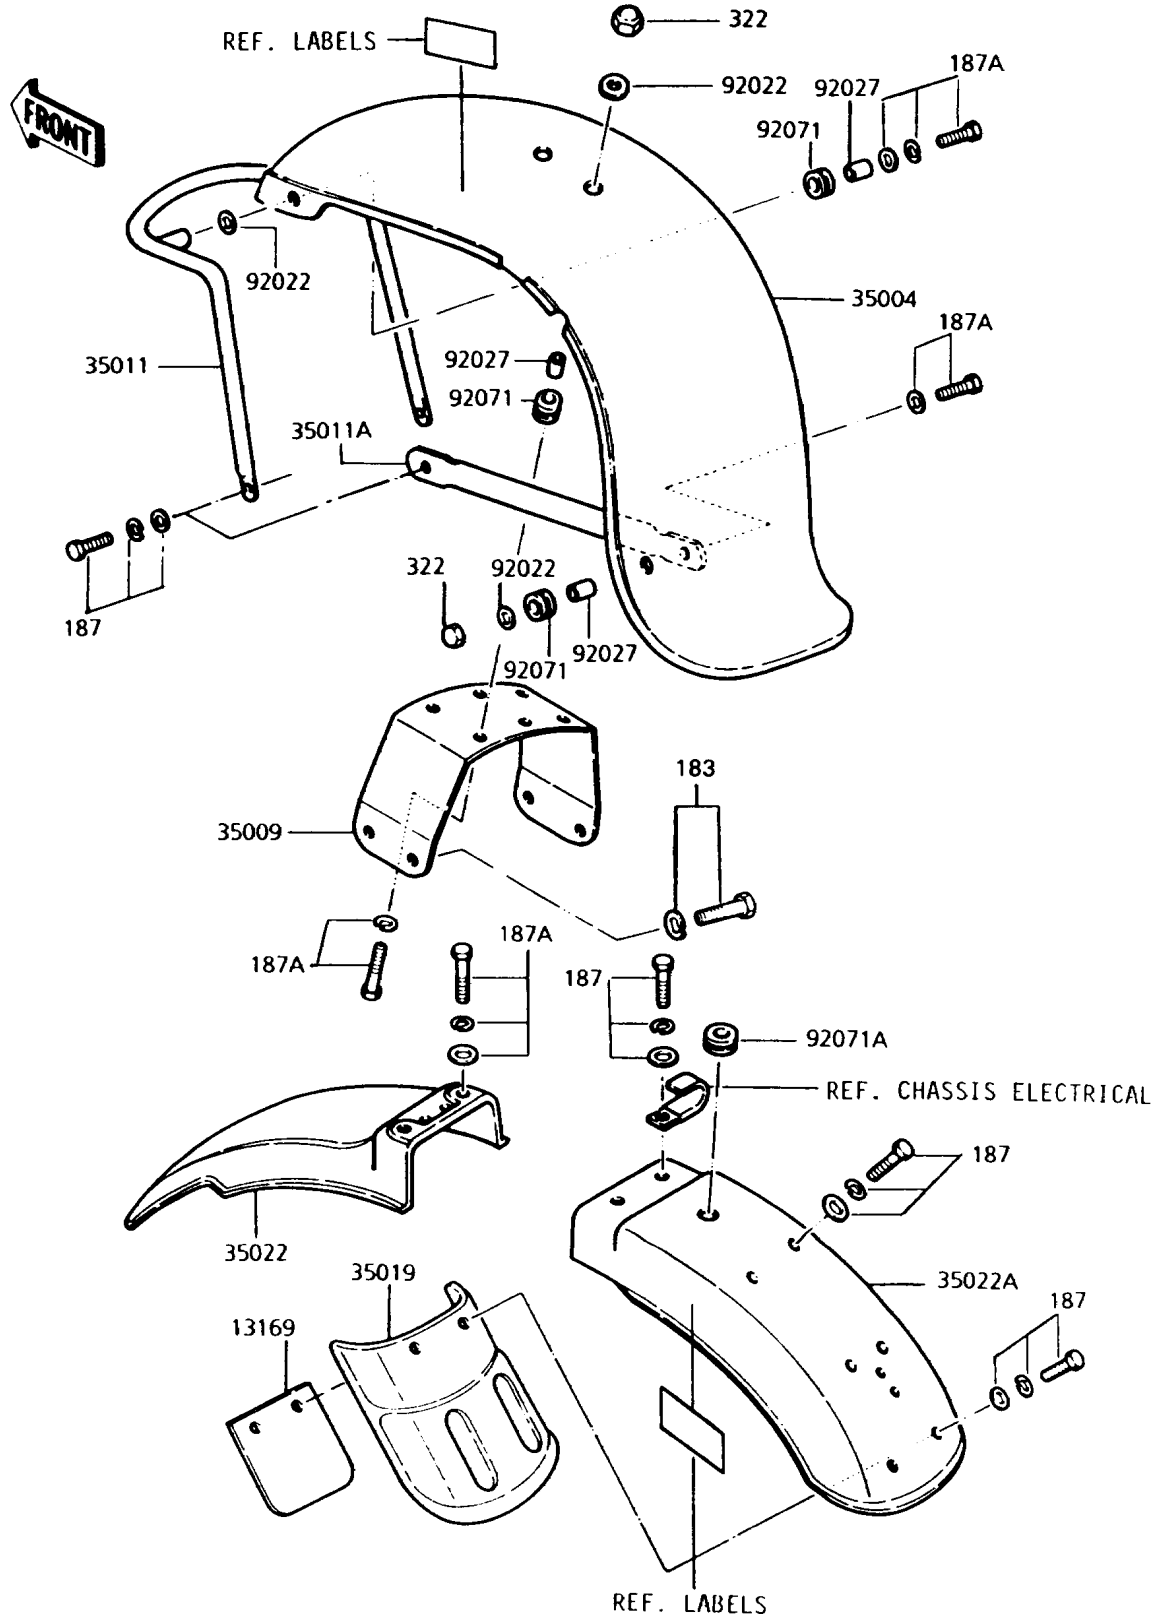

1991 Police 1000 PARTS DIAGRAM

Fenders

1991 Police 1000 PARTS LIST

Fenders

ITEM NAME	PART NUMBER	QUANTITY
PLATE,FLAP MOUNT (Ref # 13169)	13169-4020	1
FENDER-FRONT,J.WHITE (Ref # 35004)	35004-4007-8C	1
BRACE,FR FENDER (Ref # 35009)	35009-1001	1
STAY,FR FENDER,FR (Ref # 35011)	35011-4001	1
STAY,FR FENDER,RR (Ref # 35011A)	35011-4004	2
FLAP,FENDER,RR (Ref # 35019)	35019-1005	1
FENDER-COMP-REAR,FR (Ref # 35022)	35022-1071	1
FENDER-COMP-REAR,RR,J.WHITE (Ref # 35022A)	35022-1099-8C	1
WASHER,6.5X20X1.6,WHITE (Ref # 92022)	92022-193	10
COLLAR,6.8X10X10.5 (Ref # 92027)	92027-120	8
GROMMET (Ref # 92071)	92071-046	8
GROMMET,13MM (Ref # 92071A)	92071-099	1
BOLT-UPSET-WS-SMALL (Ref # 183)	183B0820	4
BOLT-UPSET-WSP (Ref # 187)	187B0614	10
BOLT-UPSET-WSP (Ref # 187A)	187B0625	8
NUT-CAP,6MM (Ref # 322)	322N0600	6