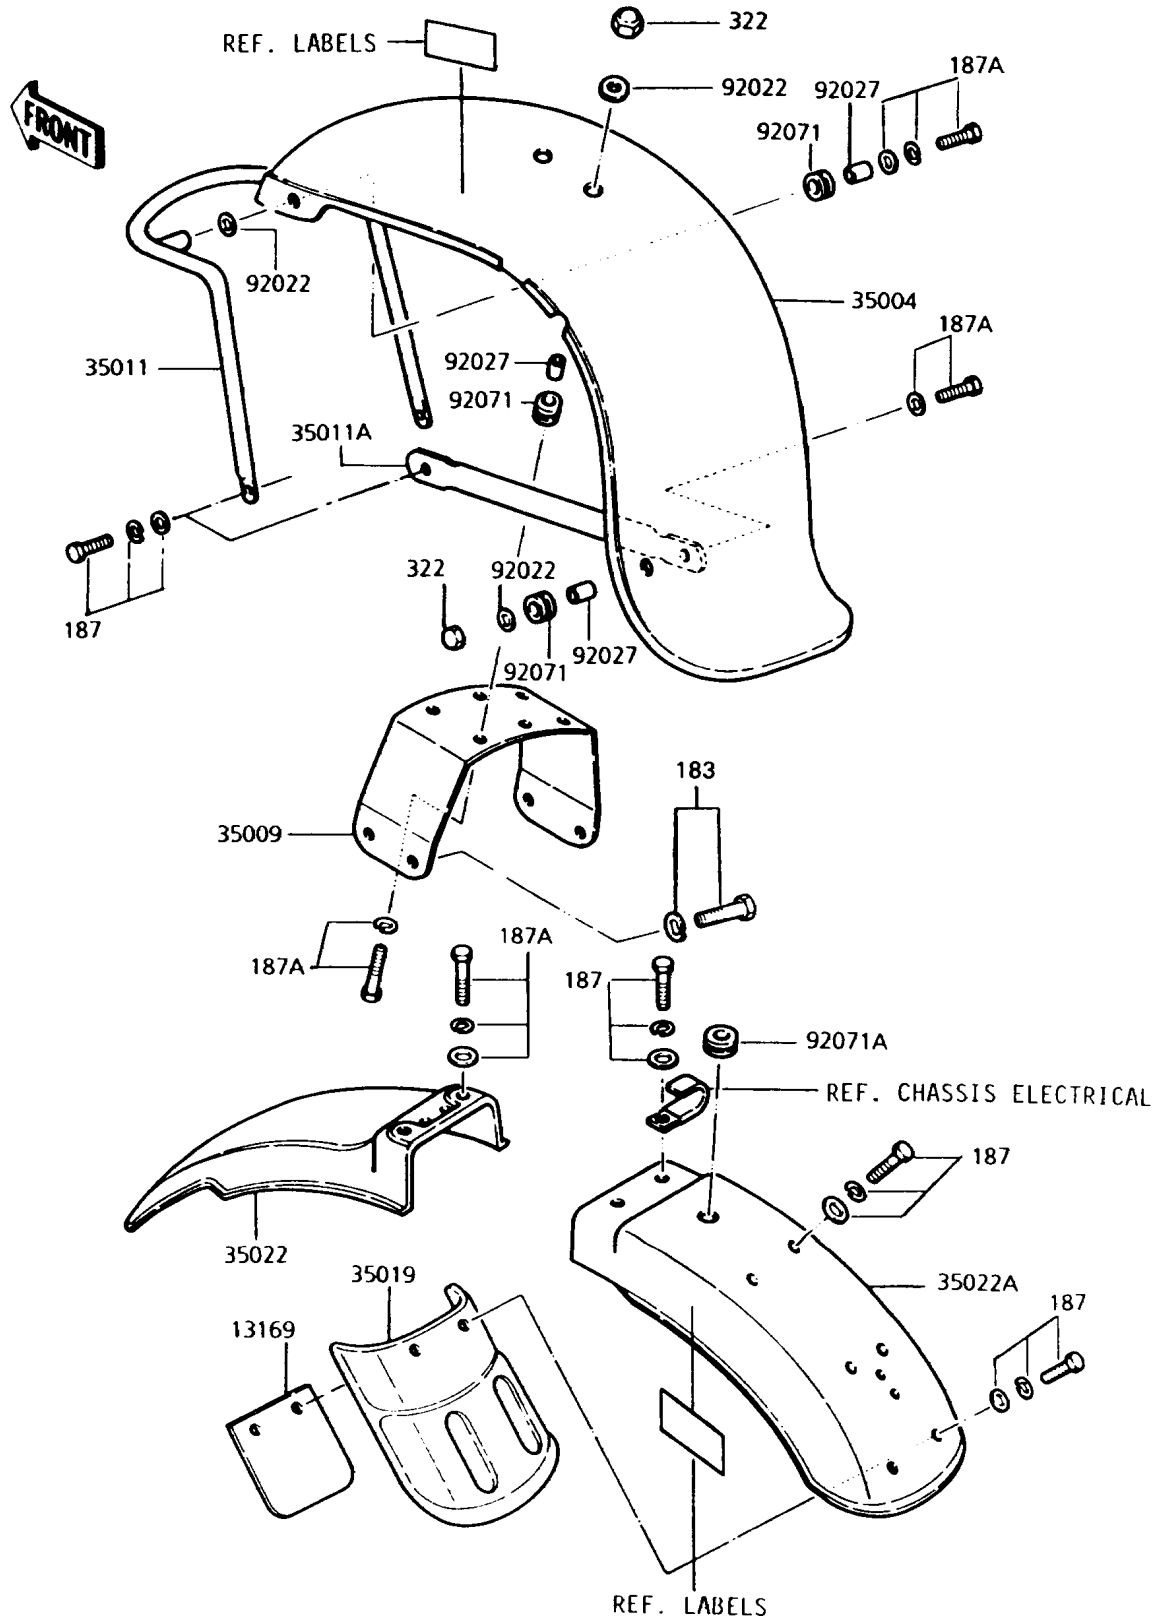

1992 Police 1000 PARTS DIAGRAM

Fenders

1992 Police 1000 PARTS LIST

Fenders

ITEM NAME	PART NUMBER	QUANTITY
PLATE,FLAP MOUNT (Ref # 13169)	13169-4020	1
FENDER-FRONT,J.WHITE (Ref # 35004)	35004-4007-8C	1
BRACE,FR FENDER (Ref # 35009)	35009-1001	1
STAY,FR FENDER,FR (Ref # 35011)	35011-4001	1
STAY,FR FENDER,RR (Ref # 35011A)	35011-4004	2
FLAP,FENDER,RR (Ref # 35019)	35019-1005	1
FENDER-COMP-REAR,FR (Ref # 35022)	35022-1071	1
FENDER-COMP-REAR,RR,J.WHITE (Ref # 35022A)	35022-1099-8C	1
WASHER,6.5X20X1.6,WHITE (Ref # 92022)	92022-193	10
COLLAR,6.8X10X10.5 (Ref # 92027)	92027-120	8
GROMMET (Ref # 92071)	92071-046	8
GROMMET,13MM (Ref # 92071A)	92071-099	1
BOLT-UPSET-WS-SMALL (Ref # 183)	183B0820	4
BOLT-UPSET-WSP (Ref # 187)	187B0614	10
BOLT-UPSET-WSP (Ref # 187A)	187B0625	8
NUT-CAP,6MM (Ref # 322)	322N0600	6