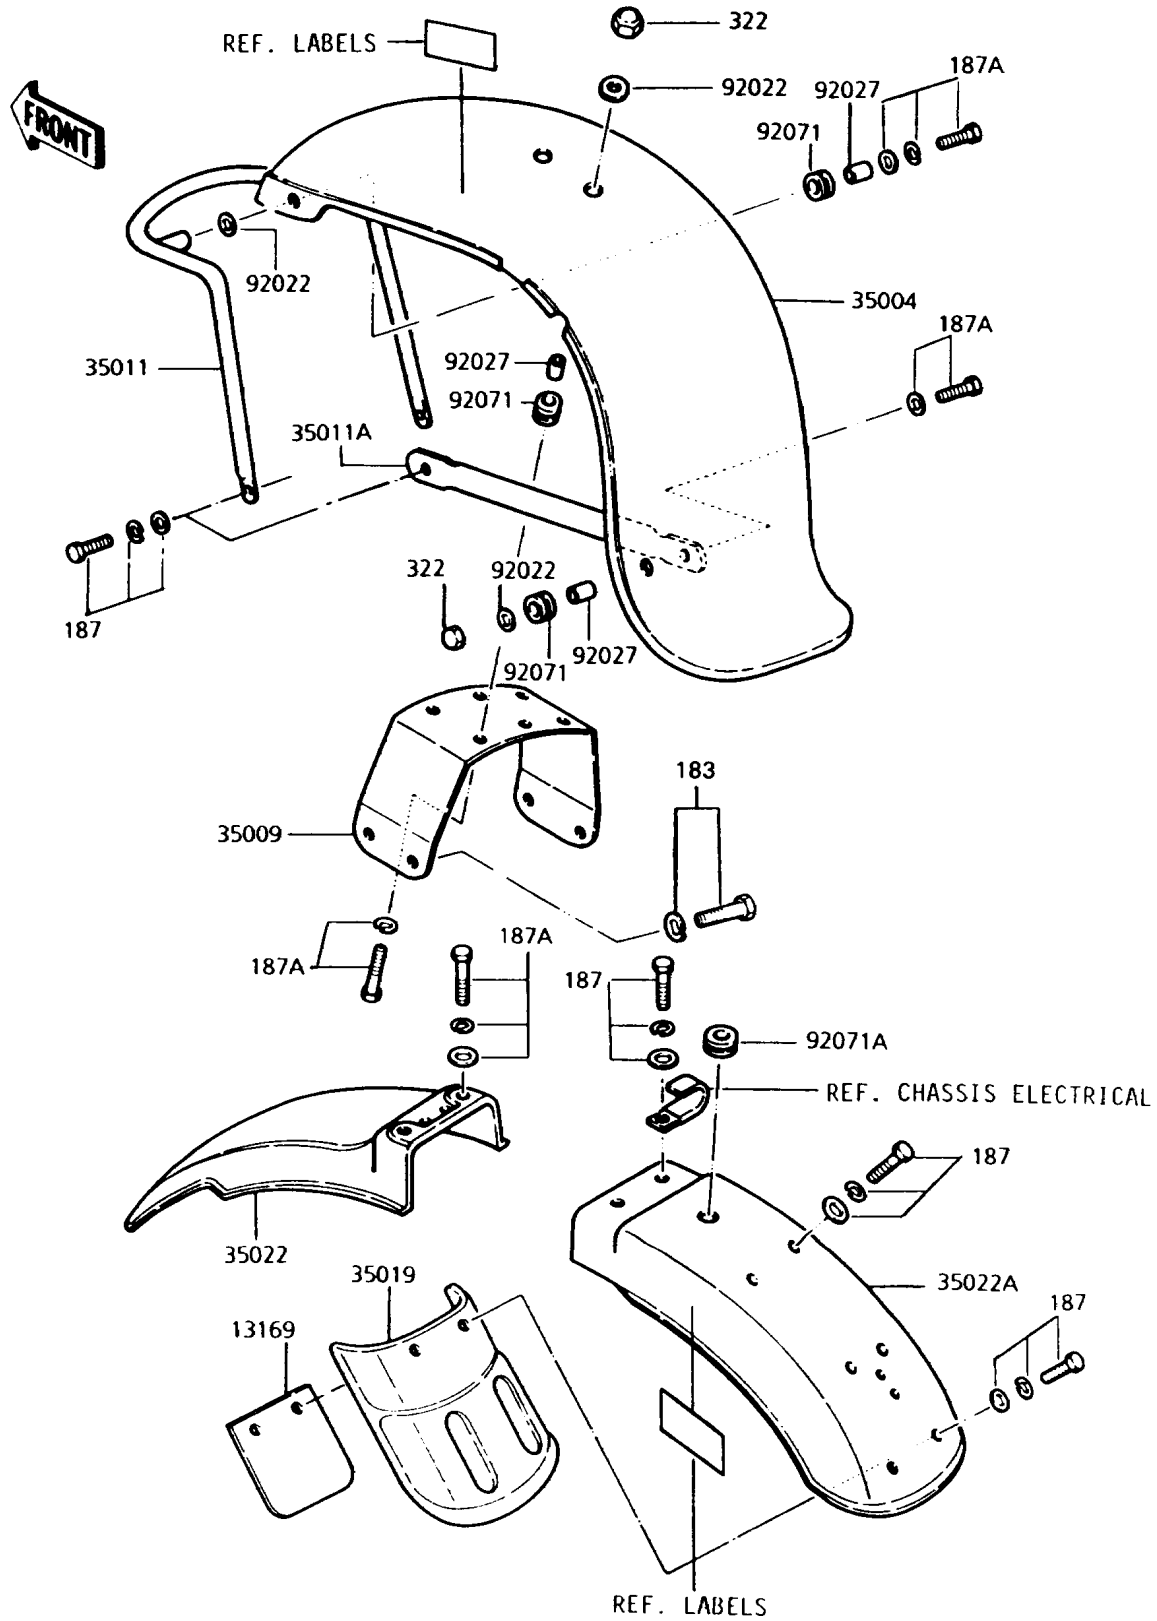

1993 Police 1000 PARTS DIAGRAM

Fenders

1993 Police 1000 PARTS LIST

Fenders

ITEM NAME	PART NUMBER	QUANTITY
PLATE,FLAP MOUNT (Ref # 13169)	13169-4020	1
FENDER-FRONT,J.WHITE (Ref # 35004)	35004-4007-8C	1
BRACE,FR FENDER (Ref # 35009)	35009-1001	1
STAY,FR FENDER,FR (Ref # 35011)	35011-4001	1
STAY,FR FENDER,RR (Ref # 35011A)	35011-4004	2
FLAP,FENDER,RR (Ref # 35019)	35019-1005	1
FENDER-COMP-REAR,FR (Ref # 35022)	35022-1071	1
FENDER-COMP-REAR,RR,J.WHITE (Ref # 35022A)	35022-1099-8C	1
WASHER,6.5X20X1.6,WHITE (Ref # 92022)	92022-193	10
COLLAR,6.8X10X10.5 (Ref # 92027)	92027-120	8
GROMMET (Ref # 92071)	92071-046	8
GROMMET,13MM (Ref # 92071A)	92071-099	1
BOLT-UPSET-WS-SMALL (Ref # 183)	183B0820	4
BOLT-UPSET-WSP (Ref # 187)	187B0614	10
BOLT-UPSET-WSP (Ref # 187A)	187B0625	8
NUT-CAP,6MM (Ref # 322)	322N0600	6