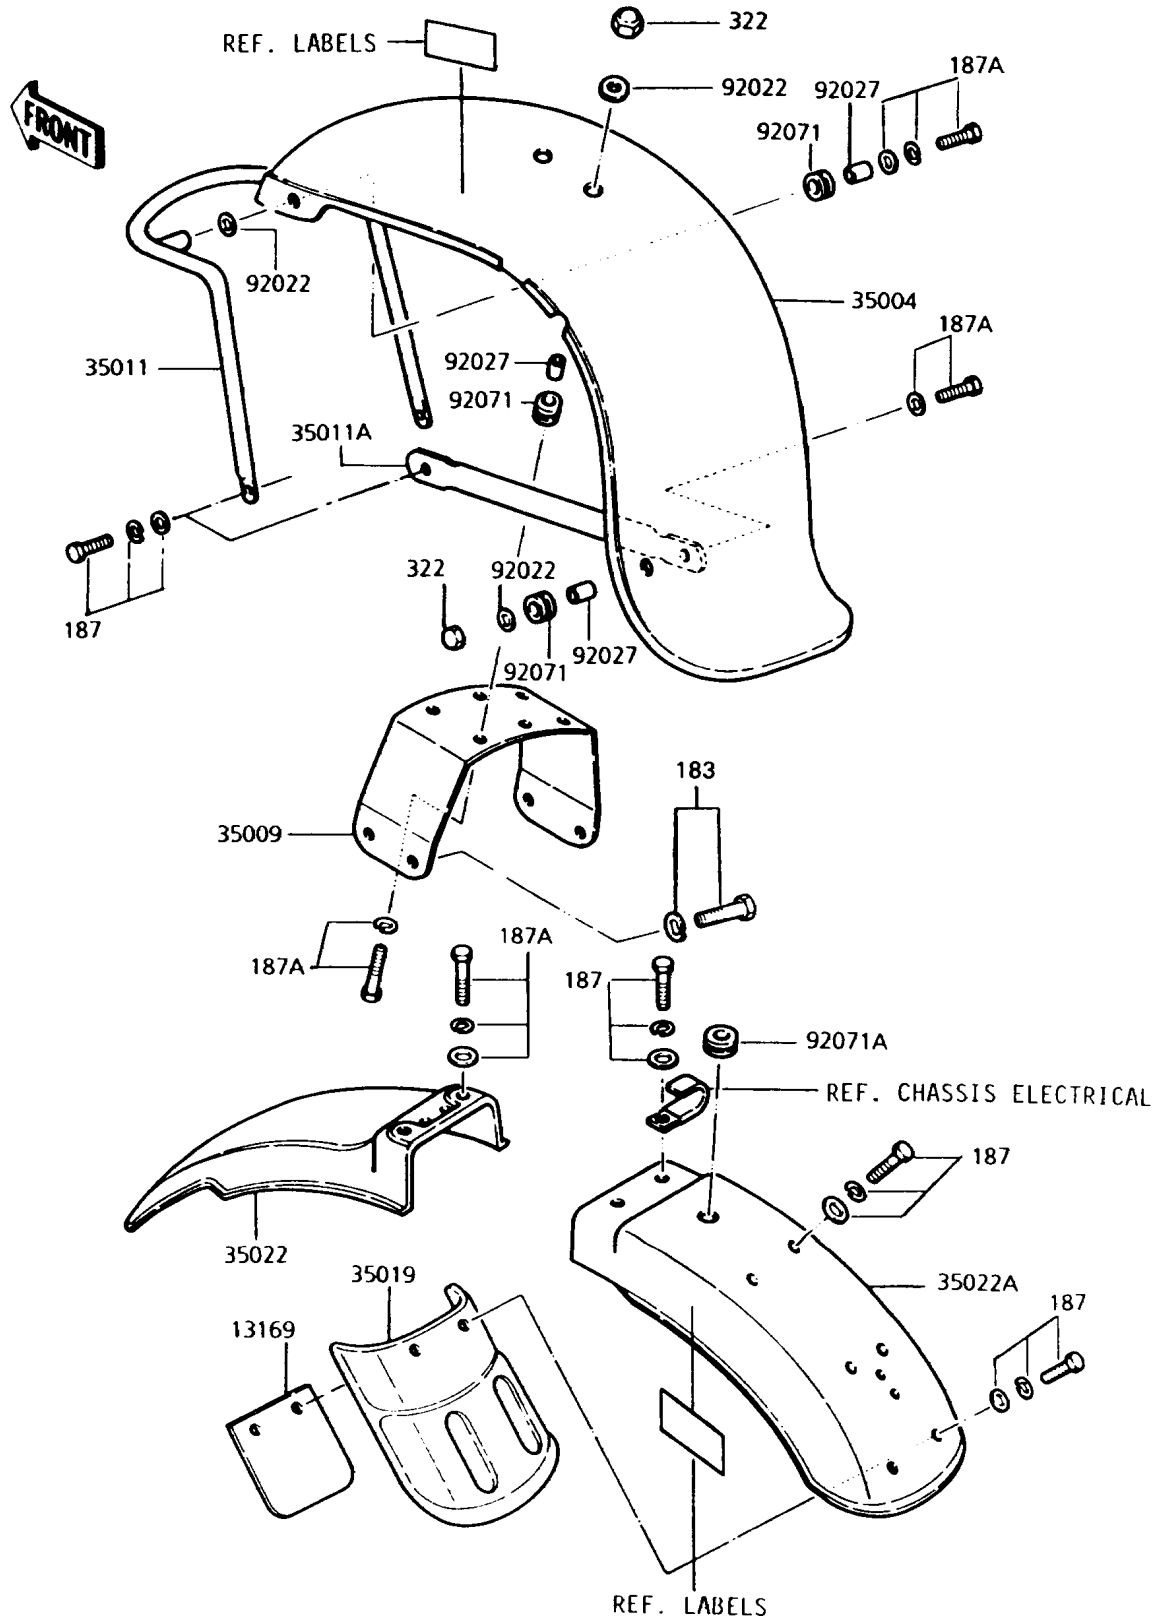

1994 Police 1000 PARTS DIAGRAM

Fenders

1994 Police 1000 PARTS LIST

Fenders

ITEM NAME	PART NUMBER	QUANTITY
PLATE,FLAP MOUNT (Ref # 13169)	13169-4020	1
FENDER-FRONT,J.WHITE (Ref # 35004)	35004-4007-8C	1
BRACE,FR FENDER (Ref # 35009)	35009-1001	1
STAY,FR FENDER,FR (Ref # 35011)	35011-4001	1
STAY,FR FENDER,RR (Ref # 35011A)	35011-4004	2
FLAP,FENDER,RR (Ref # 35019)	35019-1005	1
FENDER-COMP-REAR,FR (Ref # 35022)	35022-1071	1
FENDER-COMP-REAR,RR,J.WHITE (Ref # 35022A)	35022-1099-8C	1
WASHER,6.5X20X1.6,WHITE (Ref # 92022)	92022-193	10
COLLAR,6.8X10X10.5 (Ref # 92027)	92027-120	8
GROMMET (Ref # 92071)	92071-046	8
GROMMET,13MM (Ref # 92071A)	92071-099	1
BOLT-UPSET-WS-SMALL (Ref # 183)	183B0820	4
BOLT-UPSET-WSP (Ref # 187)	187B0614	10
BOLT-UPSET-WSP (Ref # 187A)	187B0625	8
NUT-CAP,6MM (Ref # 322)	322N0600	6