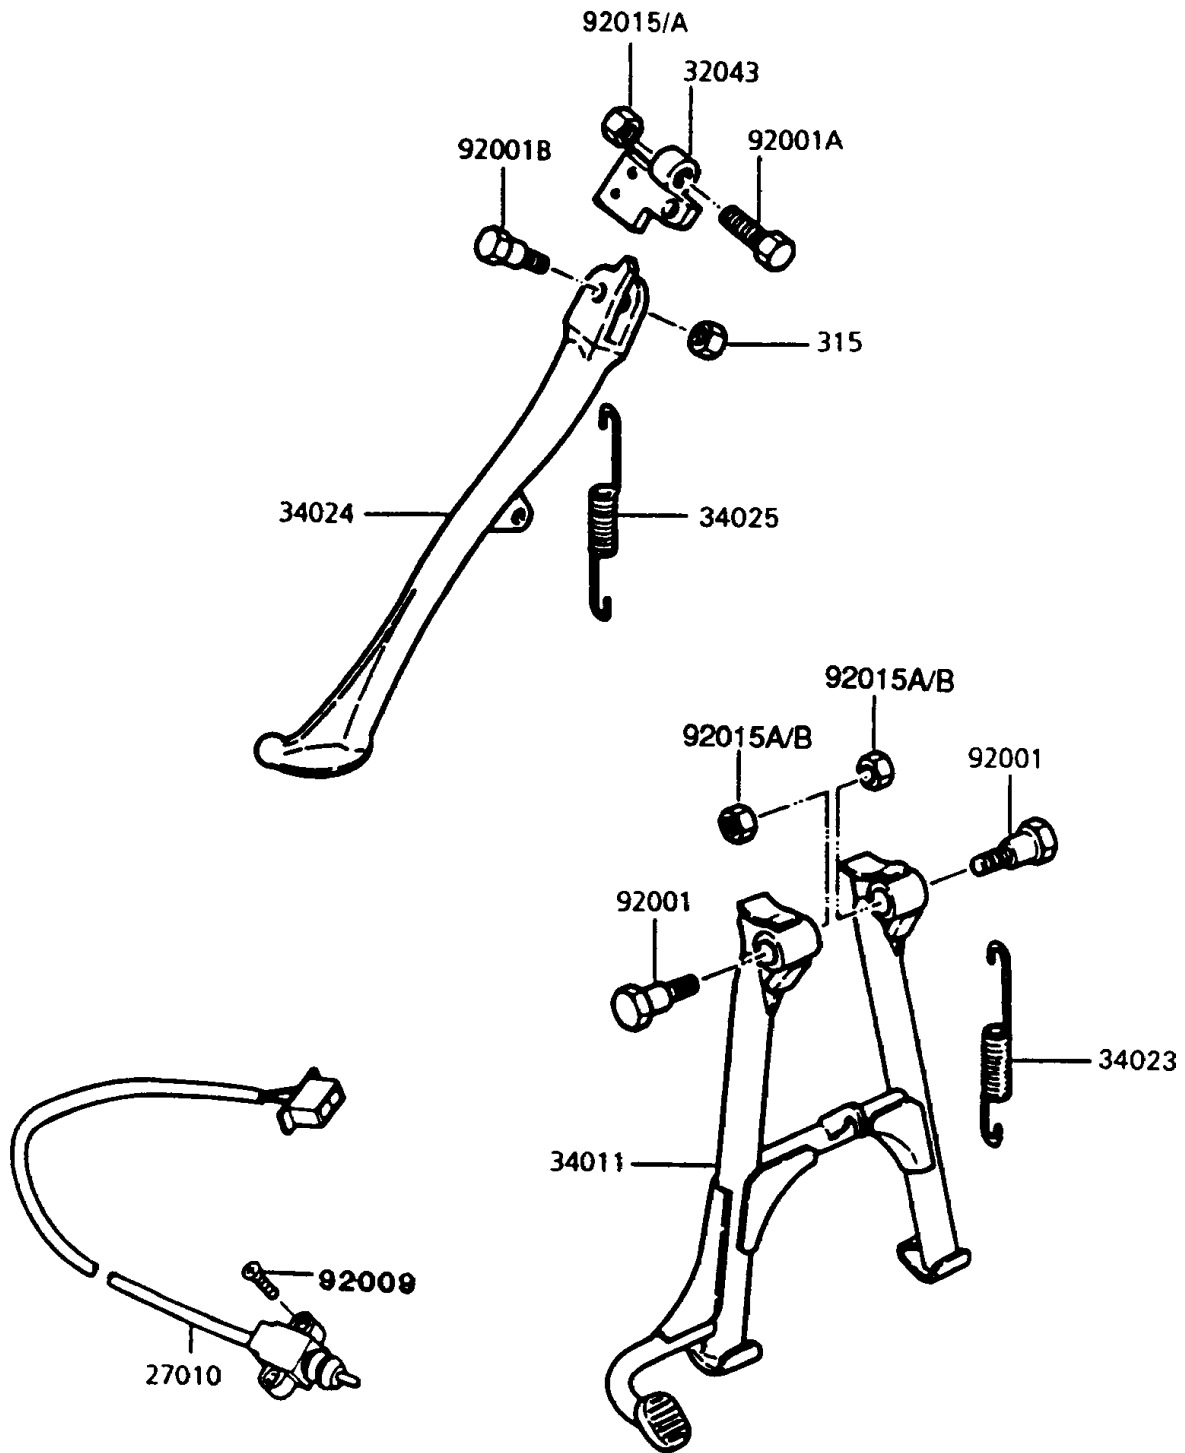

1991 Police 1000 PARTS DIAGRAM

Stand(s)

1991 Police 1000 PARTS LIST

Stand(s)

ITEM NAME	PART NUMBER	QUANTITY
SWITCH,SIDE STAND (Ref # 27010)	27010-1203	1
BRACKET-STAND,SIDE (Ref # 32043)	32043-1295	1
STAND-CENTER (Ref # 34011)	34011-1139	1
SPRING,CNT STAND (Ref # 34023)	34023-012	1
STAND-SIDE (Ref # 34024)	34024-1216	1
SPRING,STAND (Ref # 34025)	34025-005	1
BOLT,CENTER STAND (Ref # 92001)	92001-1214	2
BOLT,10X16 (Ref # 92001A)	92001-4013	1
BOLT,SIDE STAND (Ref # 92001B)	92001-4028	1
SCREW,5X20 (Ref # 92009)	92009-1359	2
NUT,LOCK,10MM,BLACK (Ref # 92015)	92015-1188	1
NUT,LOCK,10MM (Ref # 92015B)	92015-1962	2
NUT-HEX-FINE,10MM (Ref # 315)	315B1000	1