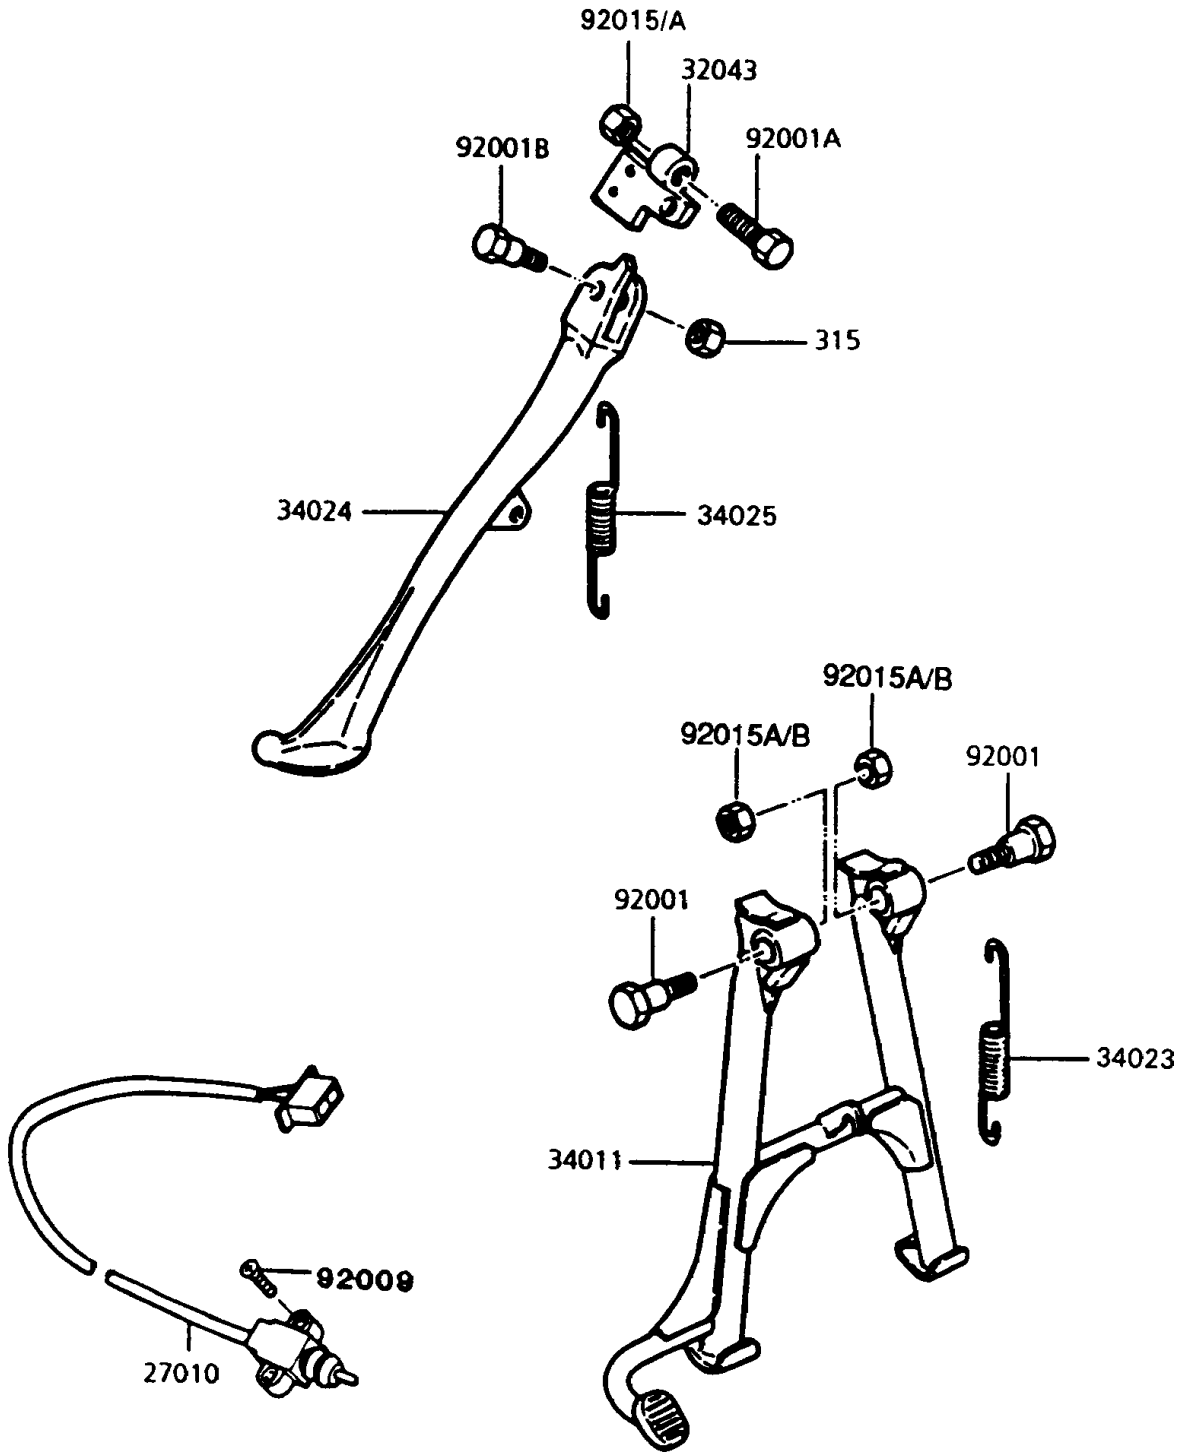

1992 Police 1000 PARTS DIAGRAM

Stand(s)

1992 Police 1000 PARTS LIST

Stand(s)

ITEM NAME	PART NUMBER	QUANTITY
SWITCH,SIDE STAND (Ref # 27010)	27010-1203	1
BRACKET-STAND,SIDE (Ref # 32043)	32043-1295	1
STAND-CENTER (Ref # 34011)	34011-1139	1
SPRING,CNT STAND (Ref # 34023)	34023-012	1
STAND-SIDE (Ref # 34024)	34024-1216	1
SPRING,STAND (Ref # 34025)	34025-005	1
BOLT,CENTER STAND (Ref # 92001)	92001-1214	2
BOLT,10X16 (Ref # 92001A)	92001-4013	1
BOLT,SIDE STAND (Ref # 92001B)	92001-4028	1
SCREW,5X20 (Ref # 92009)	92009-1359	2
NUT,LOCK,10MM,BLACK (Ref # 92015)	92015-1188	1
NUT,LOCK,10MM (Ref # 92015B)	92015-1962	2
NUT-HEX-FINE,10MM (Ref # 315)	315B1000	1