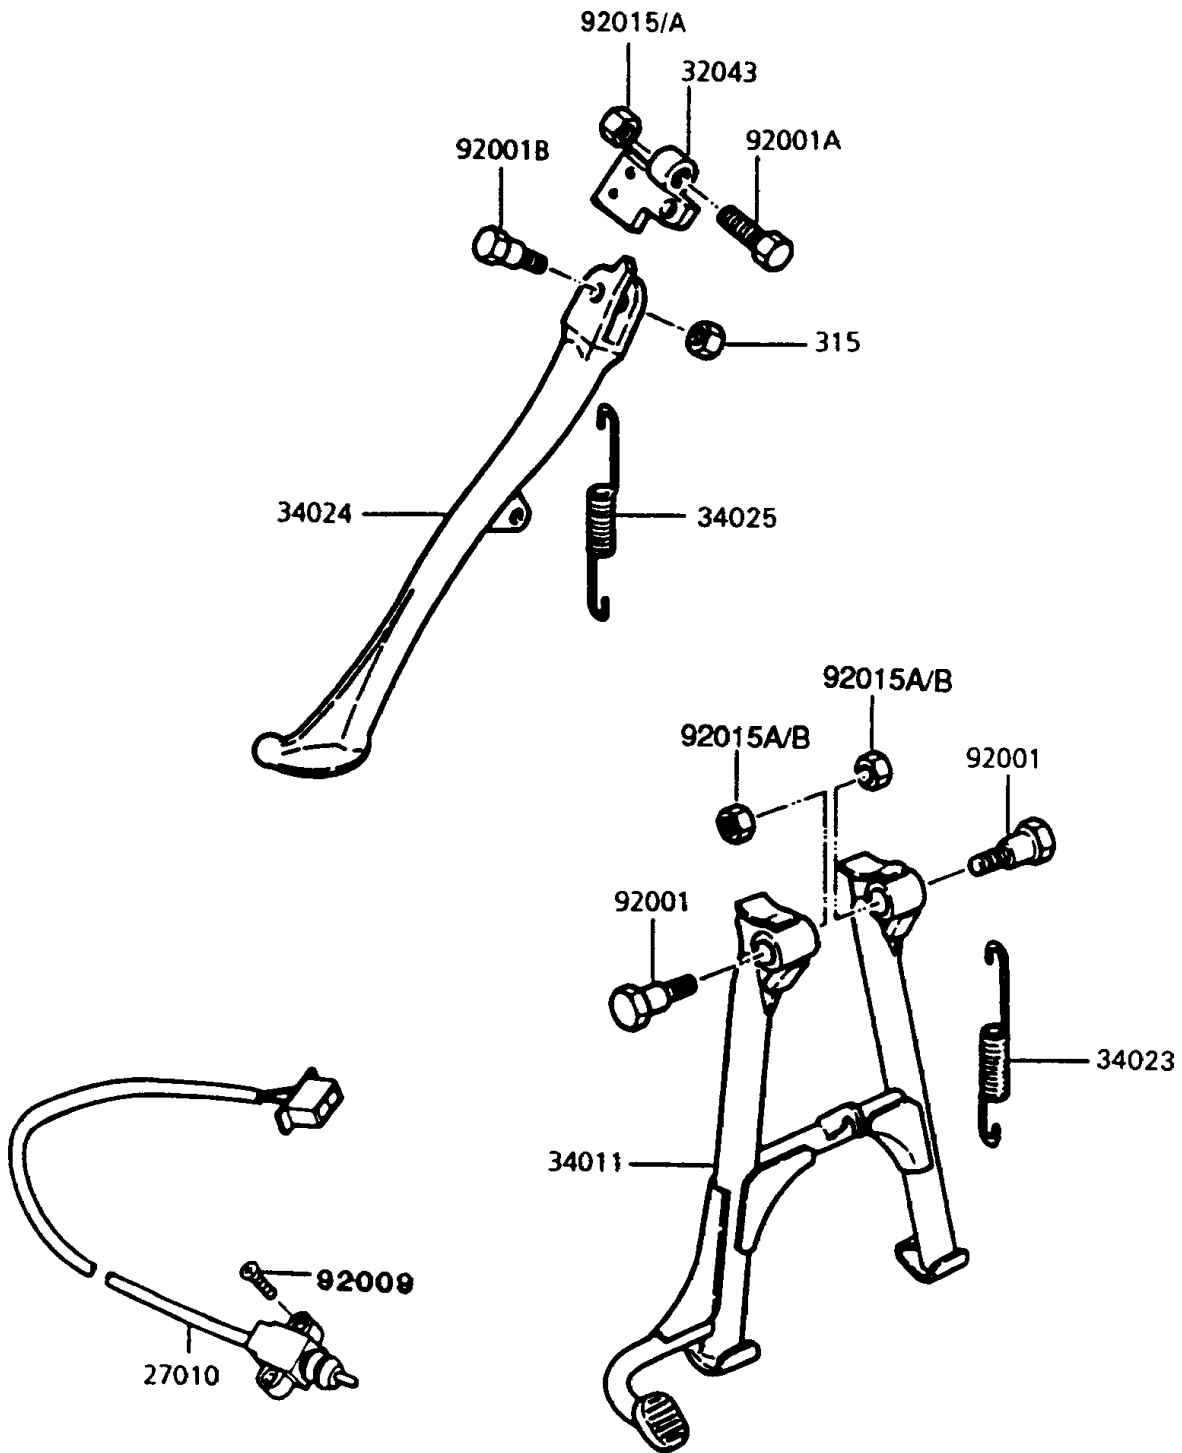

1993 Police 1000 PARTS DIAGRAM

Stand(s)

1993 Police 1000 PARTS LIST

Stand(s)

ITEM NAME	PART NUMBER	QUANTITY
SWITCH,SIDE STAND (Ref # 27010)	27010-1203	1
BRACKET-STAND,SIDE (Ref # 32043)	32043-1295	1
STAND-CENTER (Ref # 34011)	34011-1139	1
SPRING,CNT STAND (Ref # 34023)	34023-012	1
STAND-SIDE (Ref # 34024)	34024-1216	1
SPRING,STAND (Ref # 34025)	34025-005	1
BOLT,CENTER STAND (Ref # 92001)	92001-1214	2
BOLT,10X16 (Ref # 92001A)	92001-4013	1
BOLT,SIDE STAND (Ref # 92001B)	92001-4028	1
SCREW,5X20 (Ref # 92009)	92009-1359	2
NUT,LOCK,10MM,BLACK (Ref # 92015)	92015-1188	1
NUT,LOCK,10MM (Ref # 92015B)	92015-1962	2
NUT-HEX-FINE,10MM (Ref # 315)	315B1000	1