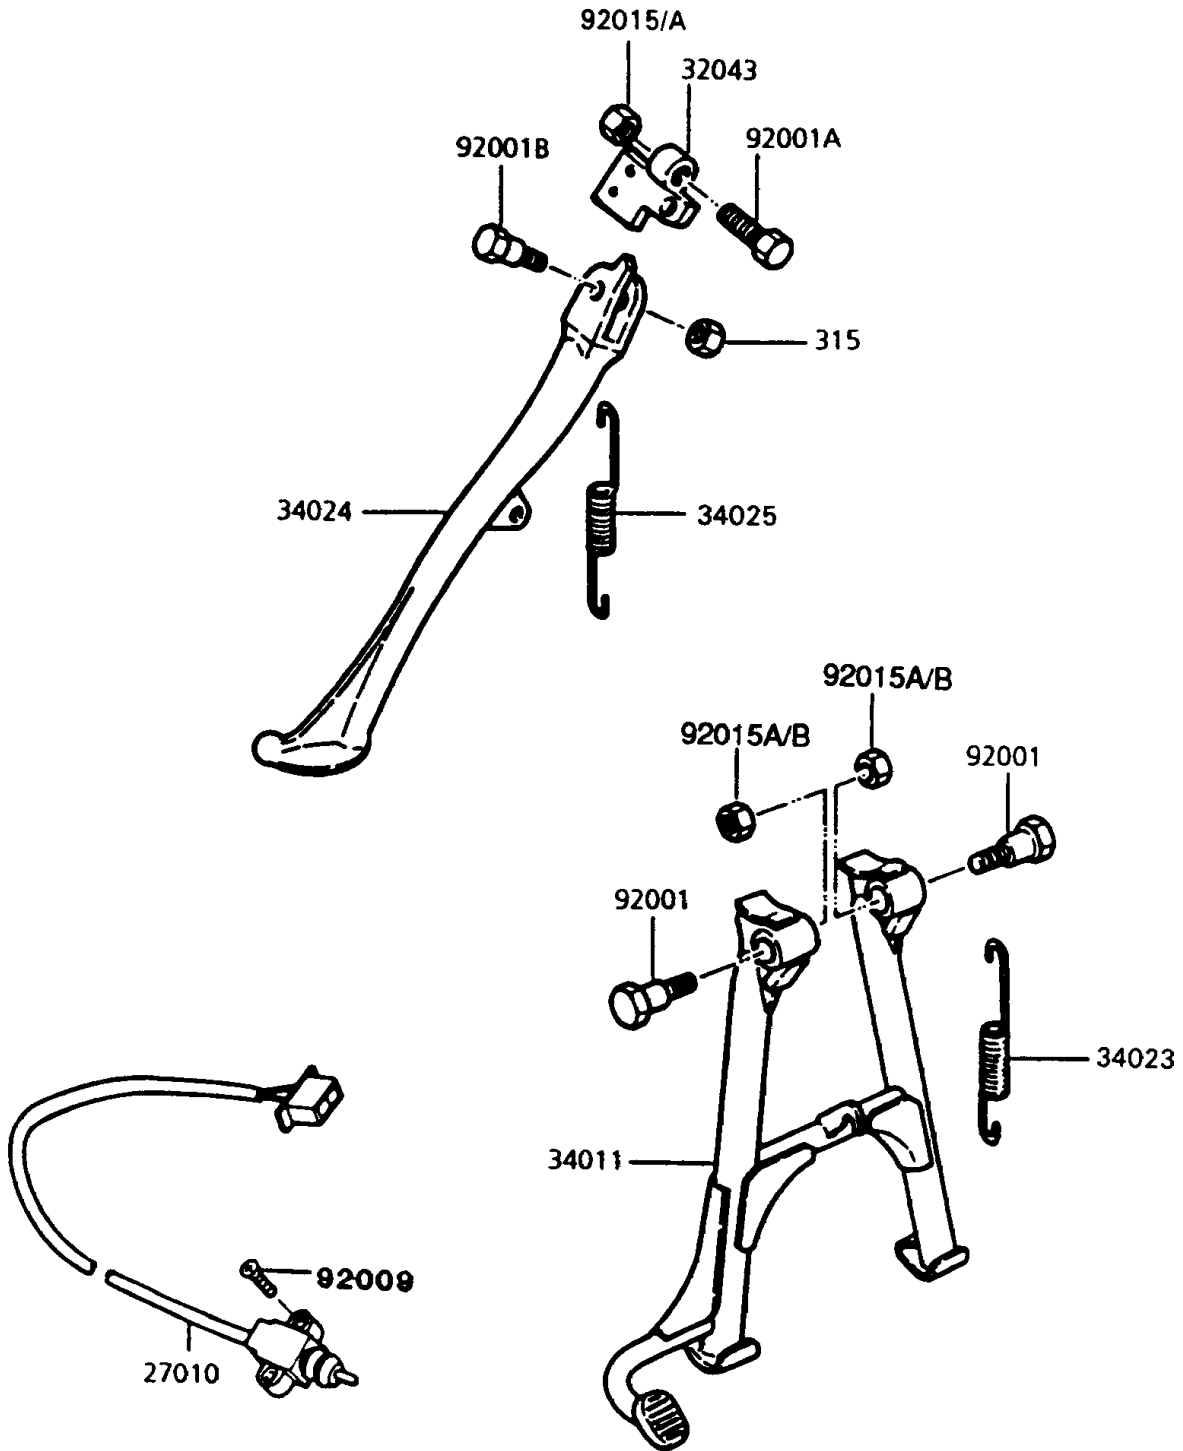

1993 Police 1000 PARTS DIAGRAM

Stand(s)

1993 Police 1000 PARTS LIST

Stand(s)

ITEM NAME	PART NUMBER	QUANTITY
SWITCH,SIDE STAND (Ref # 27010)	27010-1203	1
BRACKET-STAND,SIDE (Ref # 32043)	32043-1295	1
STAND-CENTER (Ref # 34011)	34011-1139	1
SPRING,CNT STAND (Ref # 34023)	34023-012	1
STAND-SIDE (Ref # 34024)	34024-1216	1
SPRING,STAND (Ref # 34025)	34025-005	1
BOLT,CENTER STAND (Ref # 92001)	92001-1214	2
BOLT,10X16 (Ref # 92001A)	92001-4013	1
BOLT,SIDE STAND (Ref # 92001B)	92001-4028	1
SCREW,5X20 (Ref # 92009)	92009-1359	2
NUT,LOCK,10MM,BLACK (Ref # 92015)	92015-1188	1
NUT,LOCK,10MM (Ref # 92015B)	92015-1962	2
NUT-HEX-FINE,10MM (Ref # 315)	315B1000	1