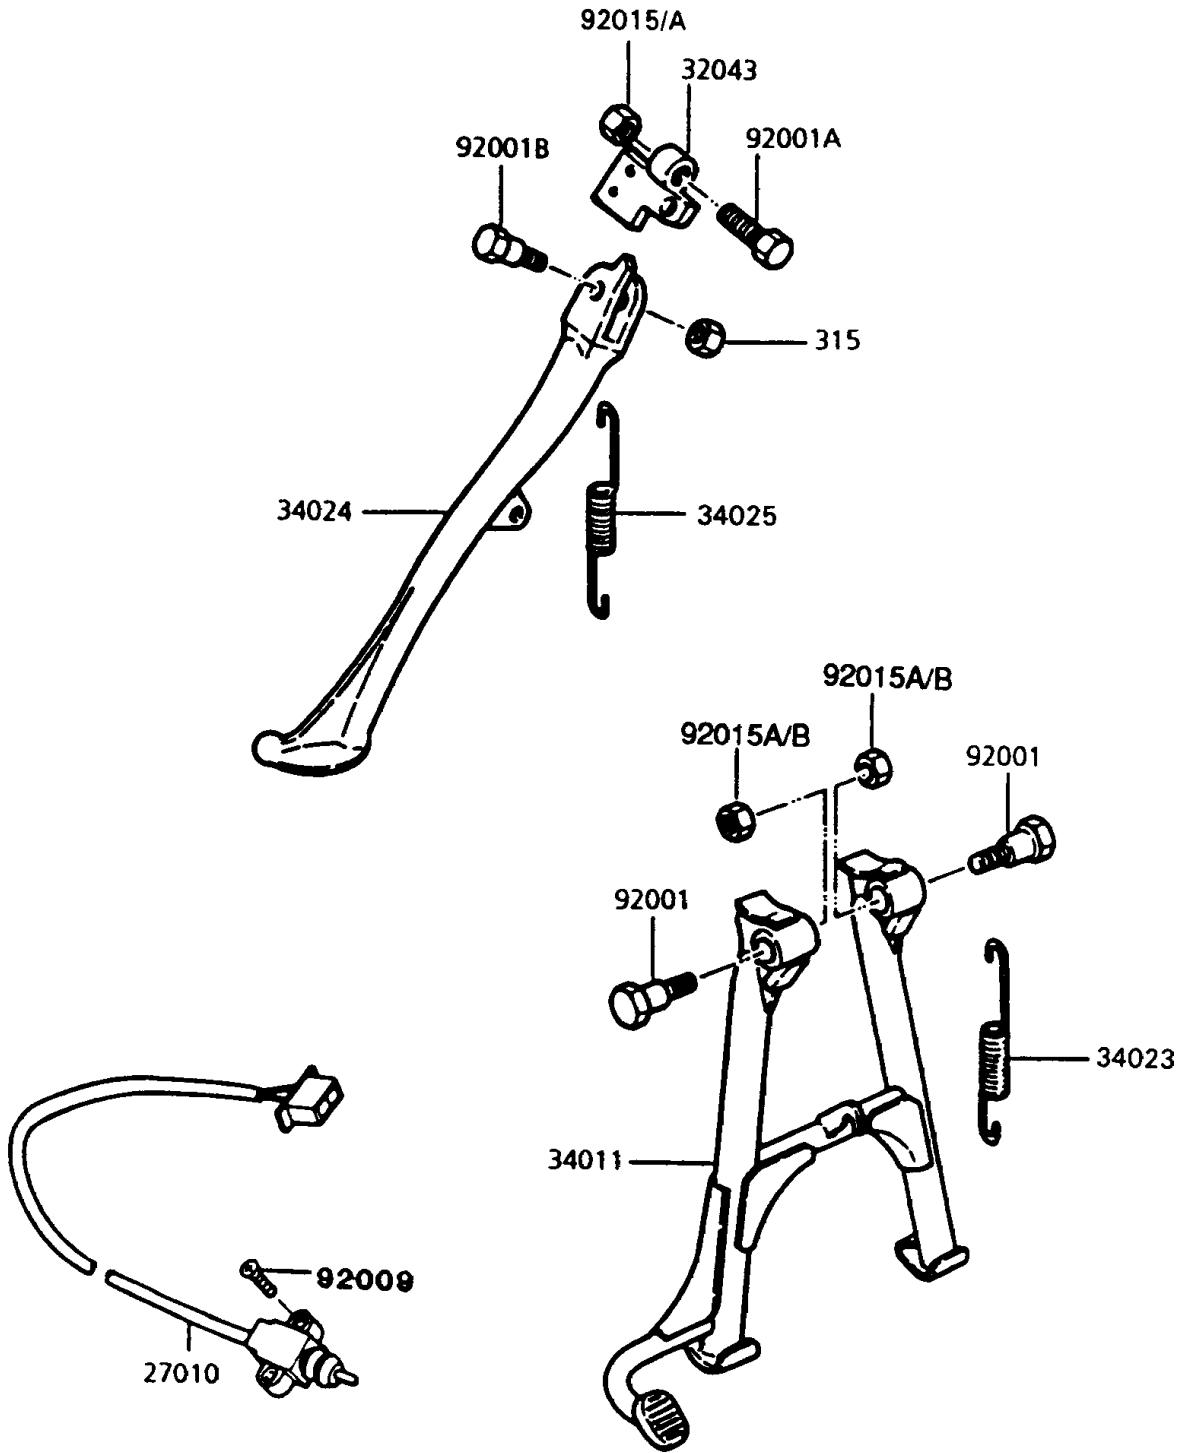

1994 Police 1000 PARTS DIAGRAM

Stand(s)

1994 Police 1000 PARTS LIST

Stand(s)

ITEM NAME	PART NUMBER	QUANTITY
SWITCH,SIDE STAND (Ref # 27010)	27010-1203	1
BRACKET-STAND,SIDE (Ref # 32043)	32043-1295	1
STAND-CENTER (Ref # 34011)	34011-1139	1
SPRING,CNT STAND (Ref # 34023)	34023-012	1
STAND-SIDE (Ref # 34024)	34024-1216	1
SPRING,STAND (Ref # 34025)	34025-005	1
BOLT,CENTER STAND (Ref # 92001)	92001-1214	2
BOLT,10X16 (Ref # 92001A)	92001-4013	1
BOLT,SIDE STAND (Ref # 92001B)	92001-4028	1
SCREW,5X20 (Ref # 92009)	92009-1359	2
NUT,LOCK,10MM (Ref # 92015A)	92015-1376	3
NUT-HEX-FINE,10MM (Ref # 315)	315B1000	1